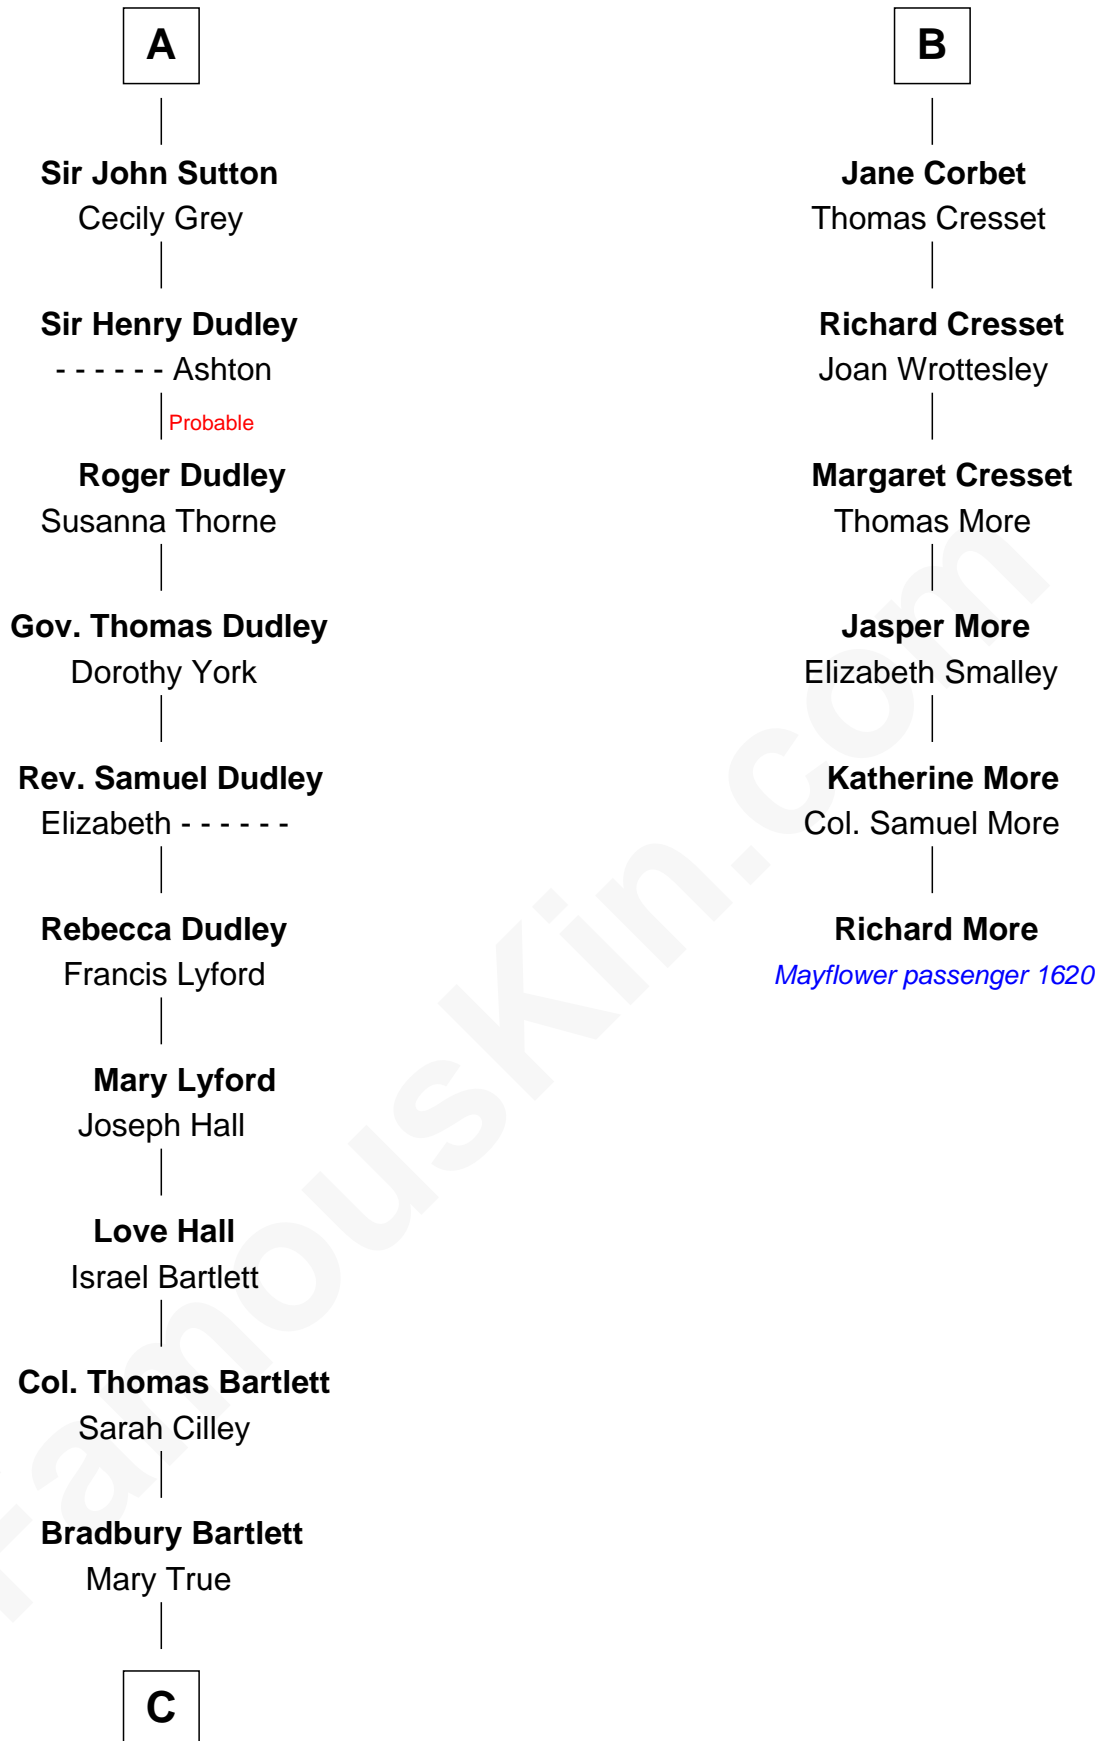

# FamousKin.com Relationship Chart of

**Alan Shepard**

*Mercury and Apollo Astronaut*

12th cousin 8 times removed of

**Richard More**

*(c1614 - c1696) Mayflower passenger 1620*

**MAYFLOWER**

**Edmund Plantagenet**

Blanche of Artois

**C**

—  
**Thomas Bradbury Bartlett**  
Victoria Elizabeth Williams Cilley

—  
**Annie Elizabeth Bartlett**  
Frederick Johnson Shepard

—  
**Alan Bartlett Shepard**  
Pauline Renza Emerson

—  
**Alan Shepard**  
*Mercury and Apollo Astronaut*

FamousKin.com