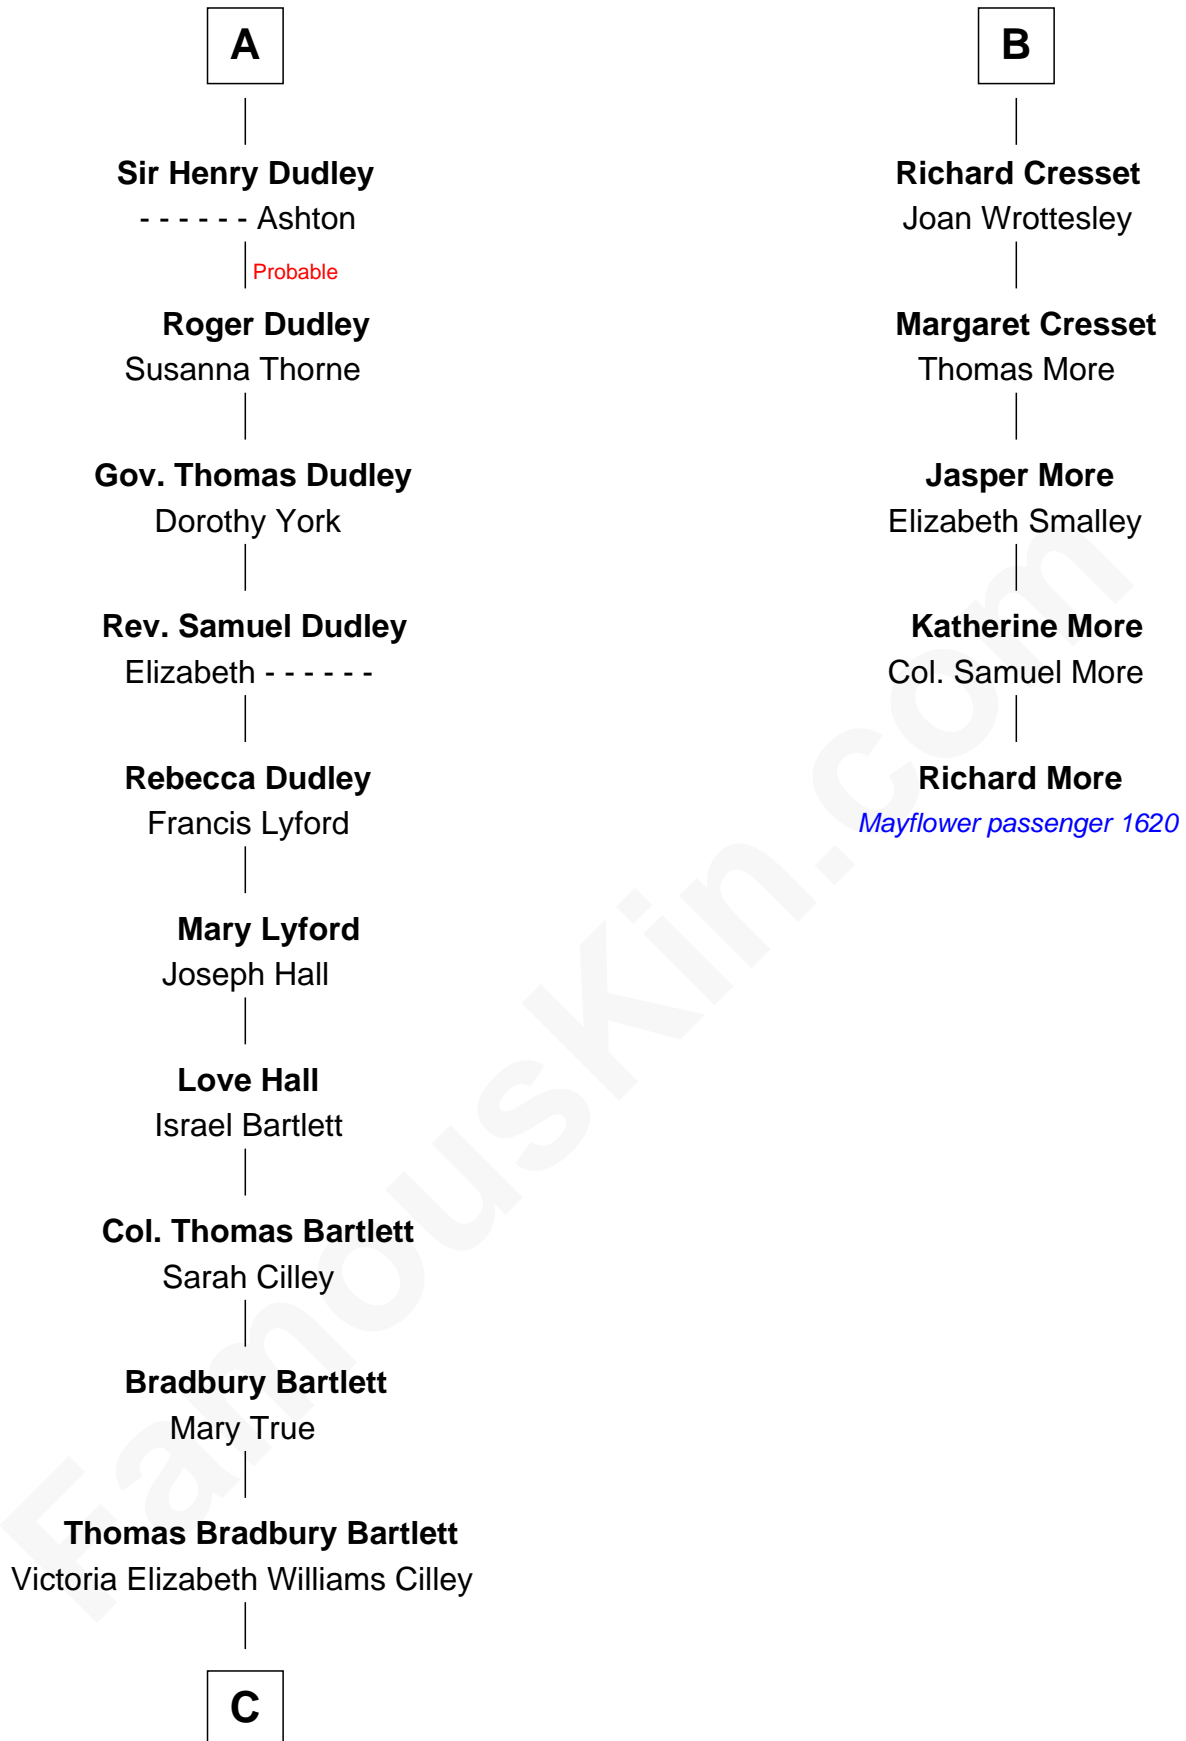

## Relationship Chart of

### Alan Shepard

*Mercury and Apollo Astronaut*

11th cousin 8 times removed of

### Richard More

*(c1614 - c1696) Mayflower passenger 1620*

**MAYFLOWER**

**C**

—  
**Annie Elizabeth Bartlett**  
Frederick Johnson Shepard

—  
**Alan Bartlett Shepard**  
Pauline Renza Emerson

—  
**Alan Shepard**  
*Mercury and Apollo Astronaut*