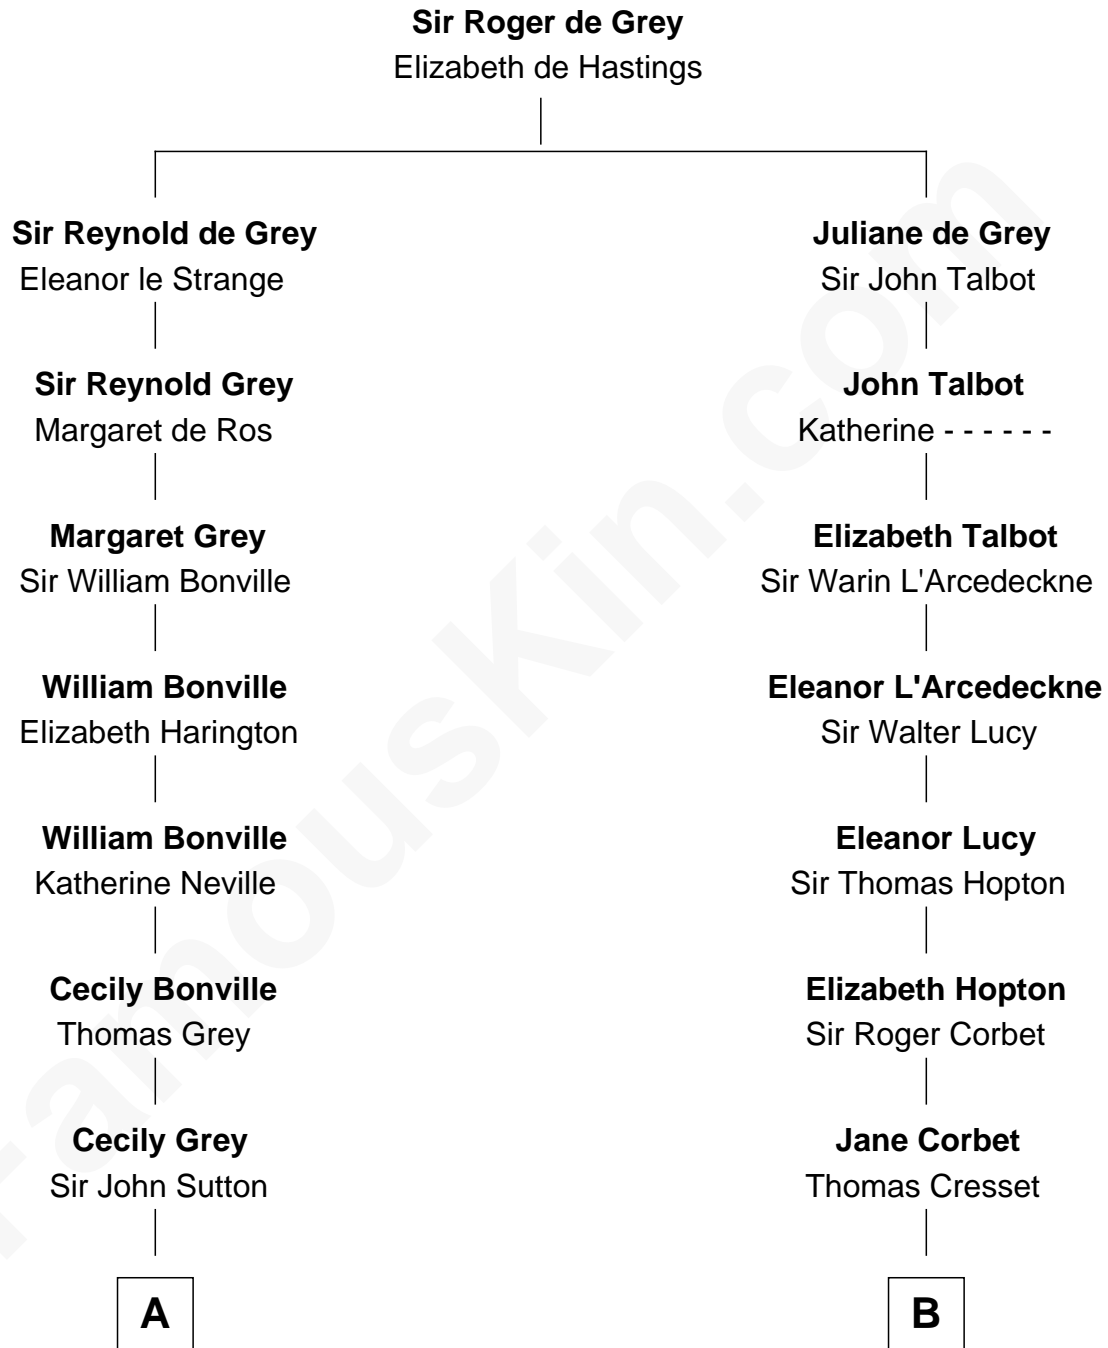

## Relationship Chart of

### Alan Shepard

*Mercury and Apollo Astronaut*

11th cousin 8 times removed of

### Richard More

*(c1614 - c1696) Mayflower passenger 1620*

**MAYFLOWER**

**C**

—  
**Annie Elizabeth Bartlett**  
Frederick Johnson Shepard

—  
**Alan Bartlett Shepard**  
Pauline Renza Emerson

—  
**Alan Shepard**  
*Mercury and Apollo Astronaut*