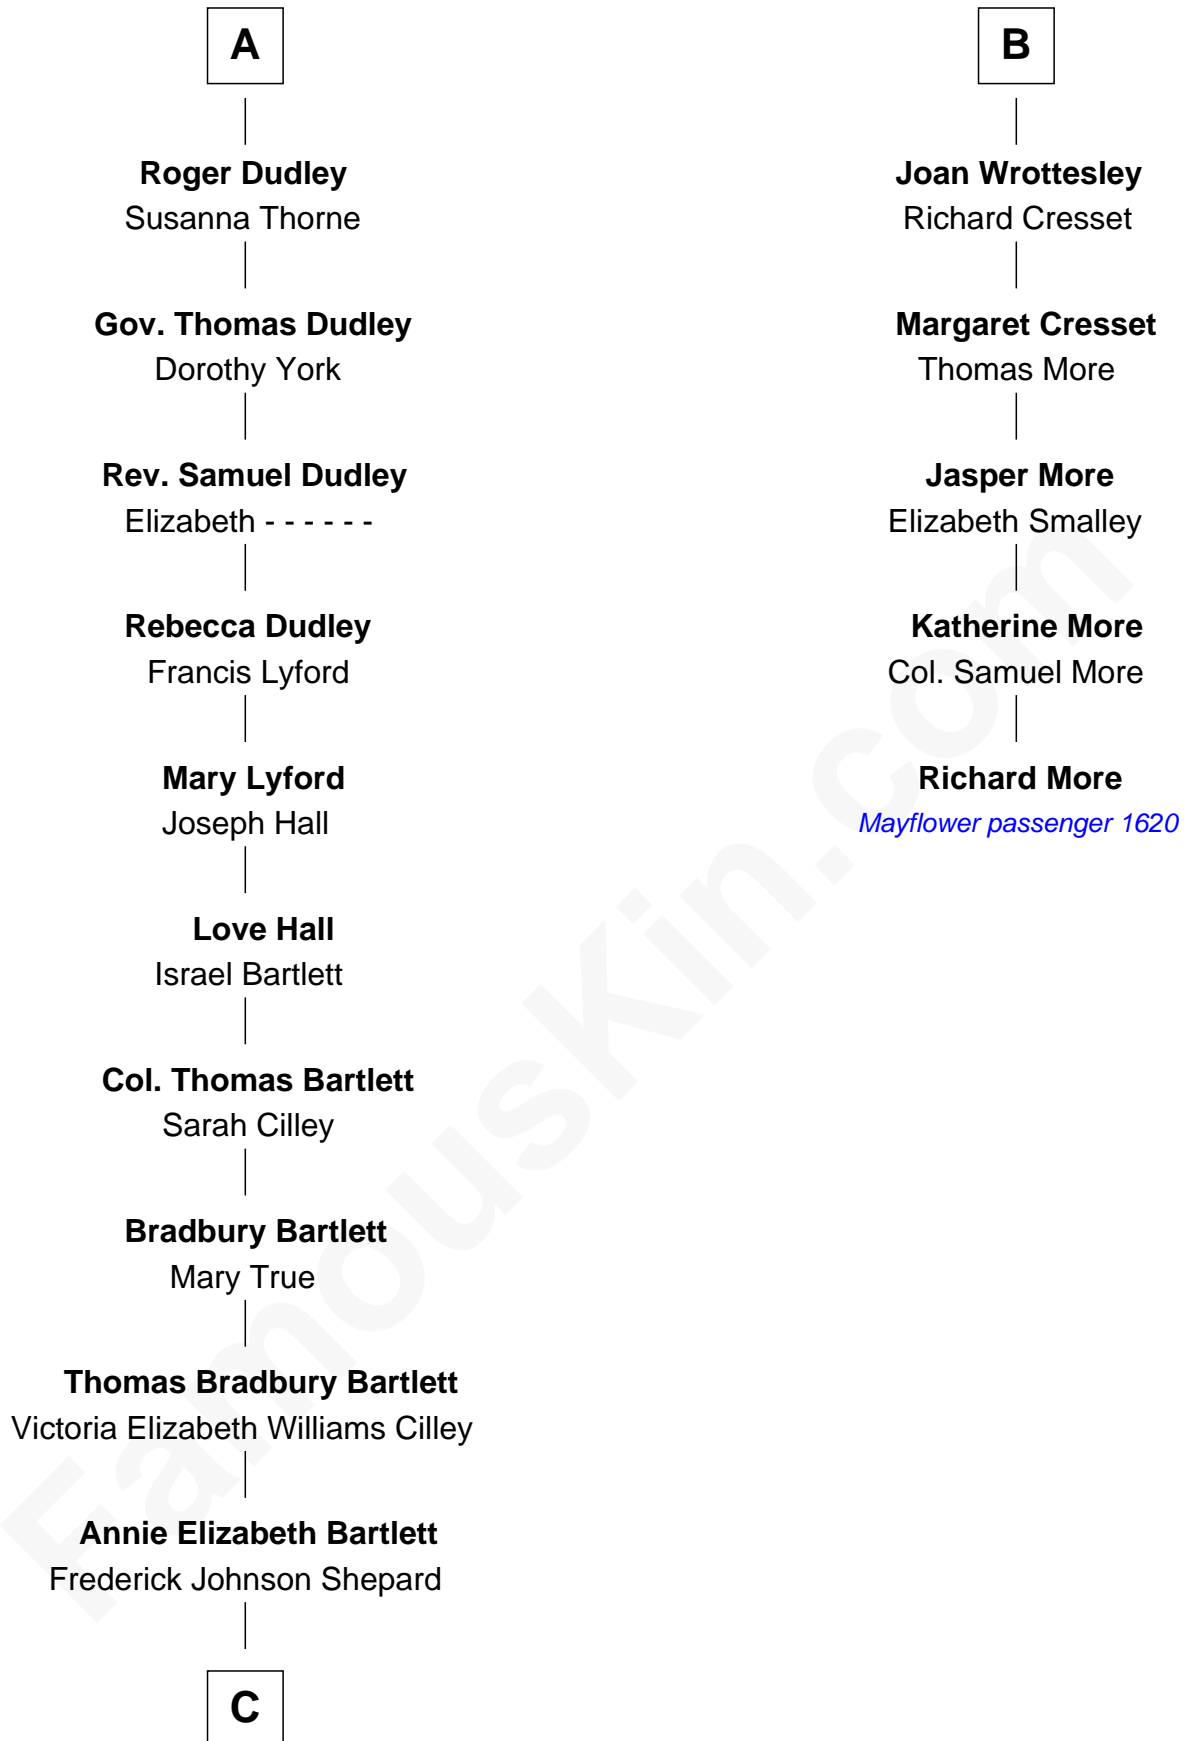

# FamousKin.com Relationship Chart of

**Alan Shepard**

*Mercury and Apollo Astronaut*

11th cousin 7 times removed of

**Richard More**

*(c1614 - c1696) Mayflower passenger 1620*

**MAYFLOWER**

**Edward III, King of England**

Philippa of Hainault

**C**

—  
**Alan Bartlett Shepard**  
Pauline Renza Emerson

—  
**Alan Shepard**  
*Mercury and Apollo Astronaut*

FamousKin.com