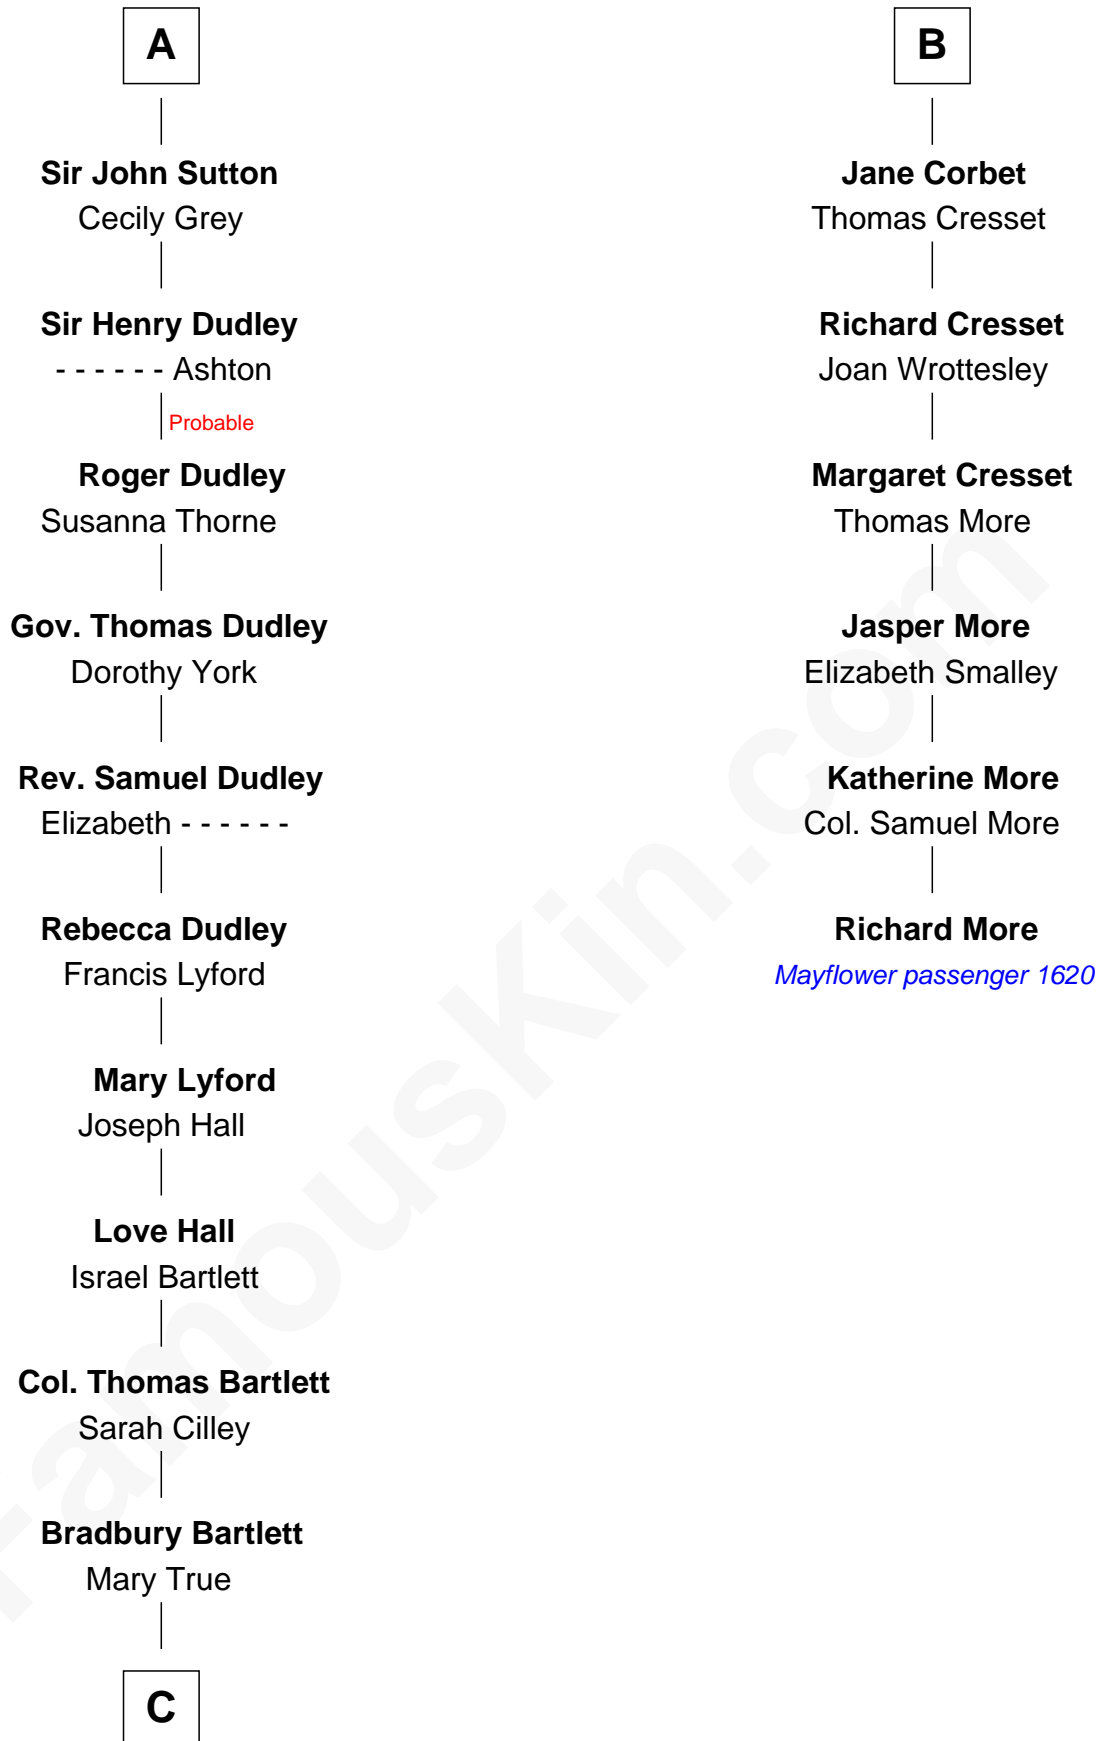

# FamousKin.com Relationship Chart of

**Alan Shepard**

*Mercury and Apollo Astronaut*

12th cousin 8 times removed of

**Richard More**

*(c1614 - c1696) Mayflower passenger 1620*

**MAYFLOWER**

**Sir Patrick de Chaworth**

Isabella de Beauchamp

**C**

—  
**Thomas Bradbury Bartlett**  
Victoria Elizabeth Williams Cilley

—  
**Annie Elizabeth Bartlett**  
Frederick Johnson Shepard

—  
**Alan Bartlett Shepard**  
Pauline Renza Emerson

—  
**Alan Shepard**  
*Mercury and Apollo Astronaut*

FamousKin.com