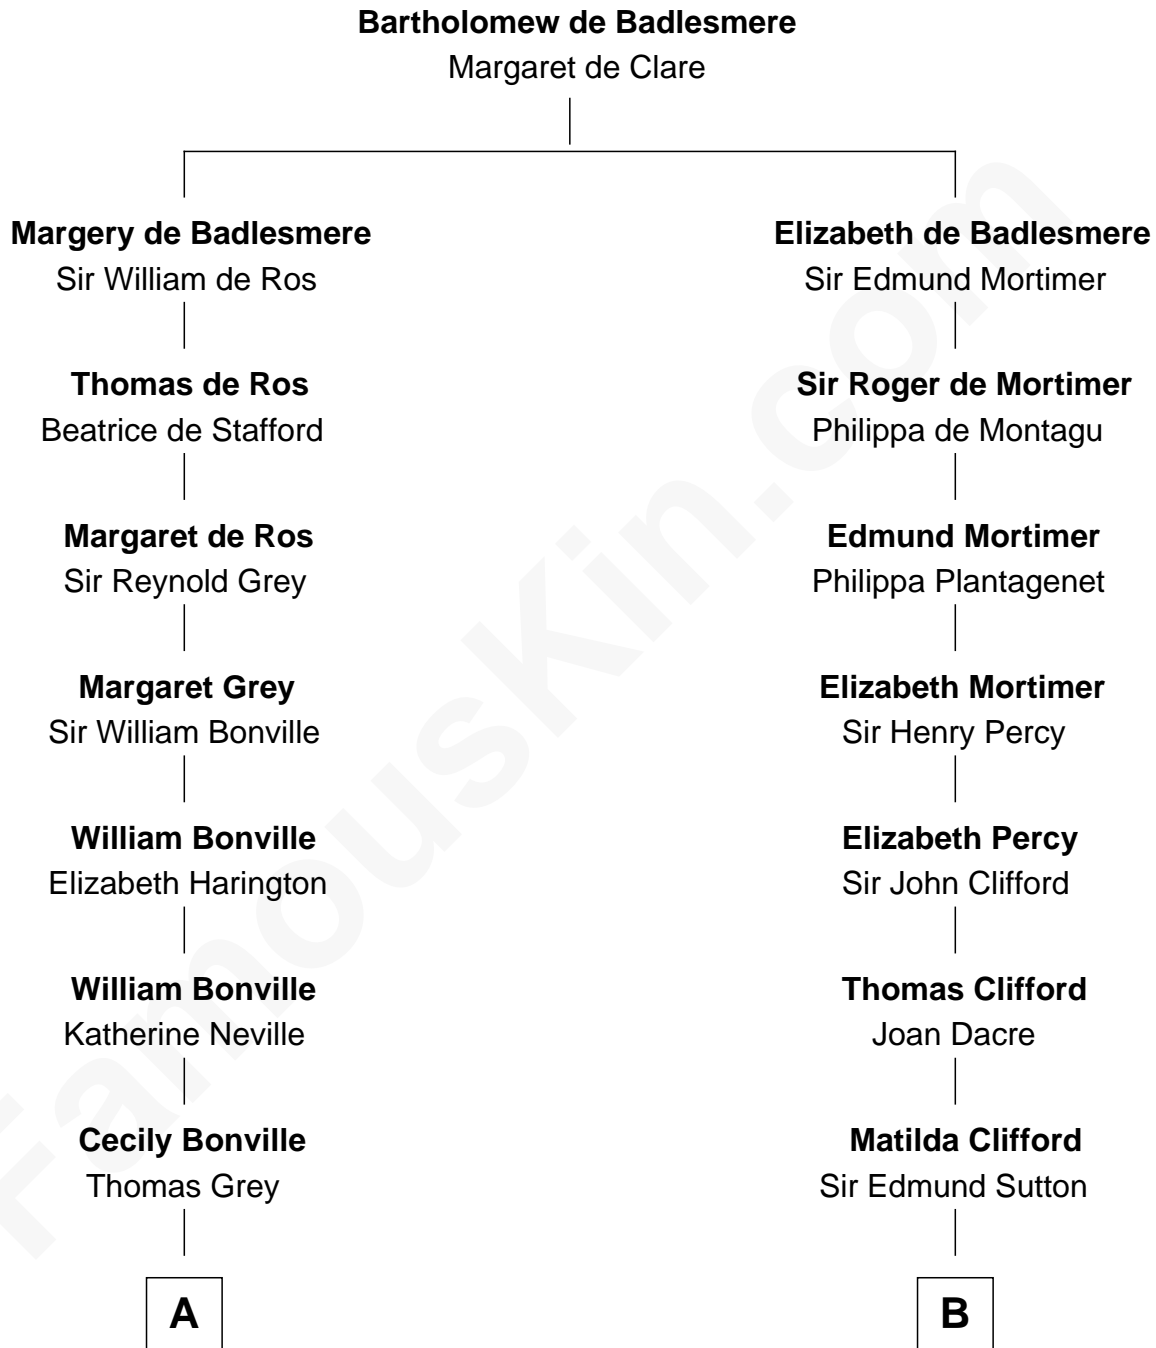

## Relationship Chart of

### Alan Shepard

*Mercury and Apollo Astronaut*

12th cousin 8 times removed of

### Richard More

*(c1614 - c1696) Mayflower passenger 1620*

**MAYFLOWER**

**C**

—  
**Thomas Bradbury Bartlett**  
Victoria Elizabeth Williams Cilley

—  
**Annie Elizabeth Bartlett**  
Frederick Johnson Shepard

—  
**Alan Bartlett Shepard**  
Pauline Renza Emerson

—  
**Alan Shepard**  
*Mercury and Apollo Astronaut*

FamousKin.com