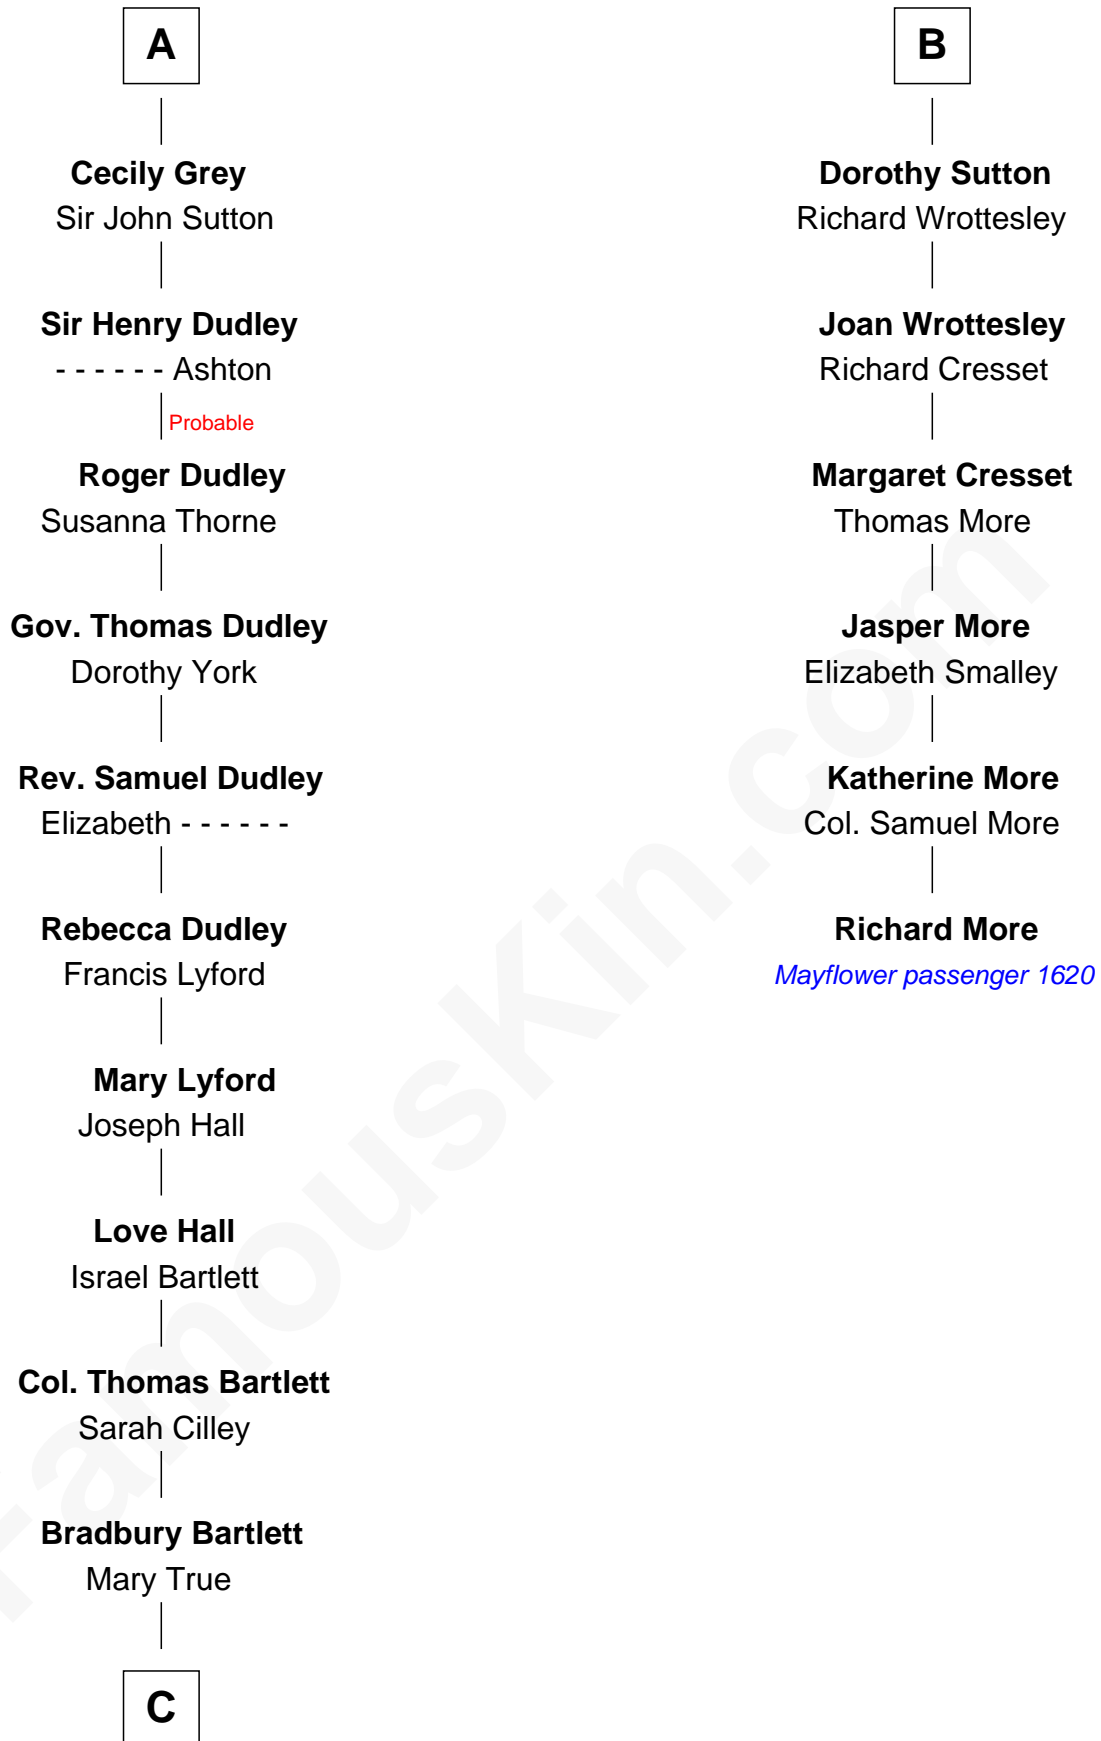

## Relationship Chart of

### Alan Shepard

*Mercury and Apollo Astronaut*

12th cousin 8 times removed of

### Richard More

*(c1614 - c1696) Mayflower passenger 1620*

**MAYFLOWER**

**C**

—  
**Thomas Bradbury Bartlett**  
Victoria Elizabeth Williams Cilley

—  
**Annie Elizabeth Bartlett**  
Frederick Johnson Shepard

—  
**Alan Bartlett Shepard**  
Pauline Renza Emerson

—  
**Alan Shepard**  
*Mercury and Apollo Astronaut*

FamousKin.com