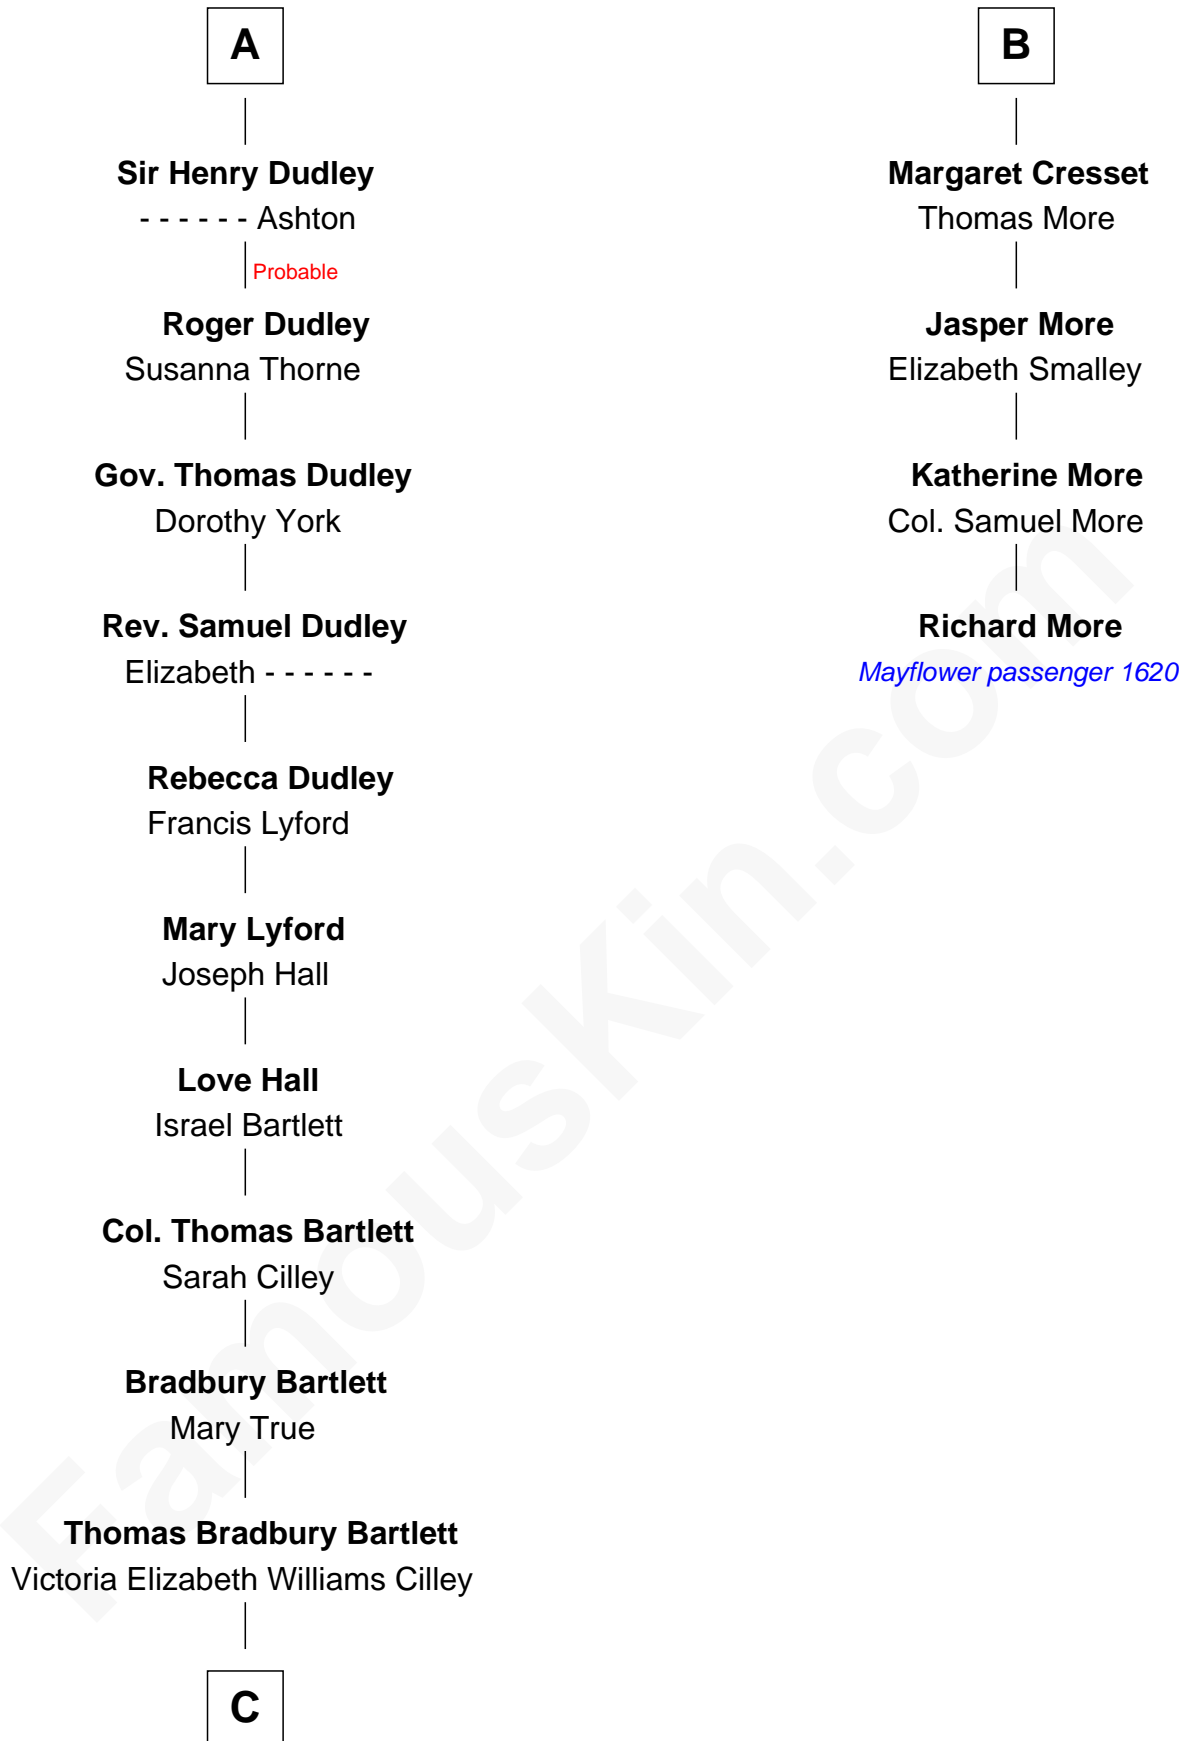

FamousKin.com Relationship Chart of

Alan Shepard

Mercury and Apollo Astronaut

10th cousin 9 times removed of

Richard More

(c1614 - c1696) Mayflower passenger 1620

MAYFLOWER

C

Annie Elizabeth Bartlett
Frederick Johnson Shepard

Alan Bartlett Shepard
Pauline Renza Emerson

Alan Shepard
Mercury and Apollo Astronaut

FamousKin.com