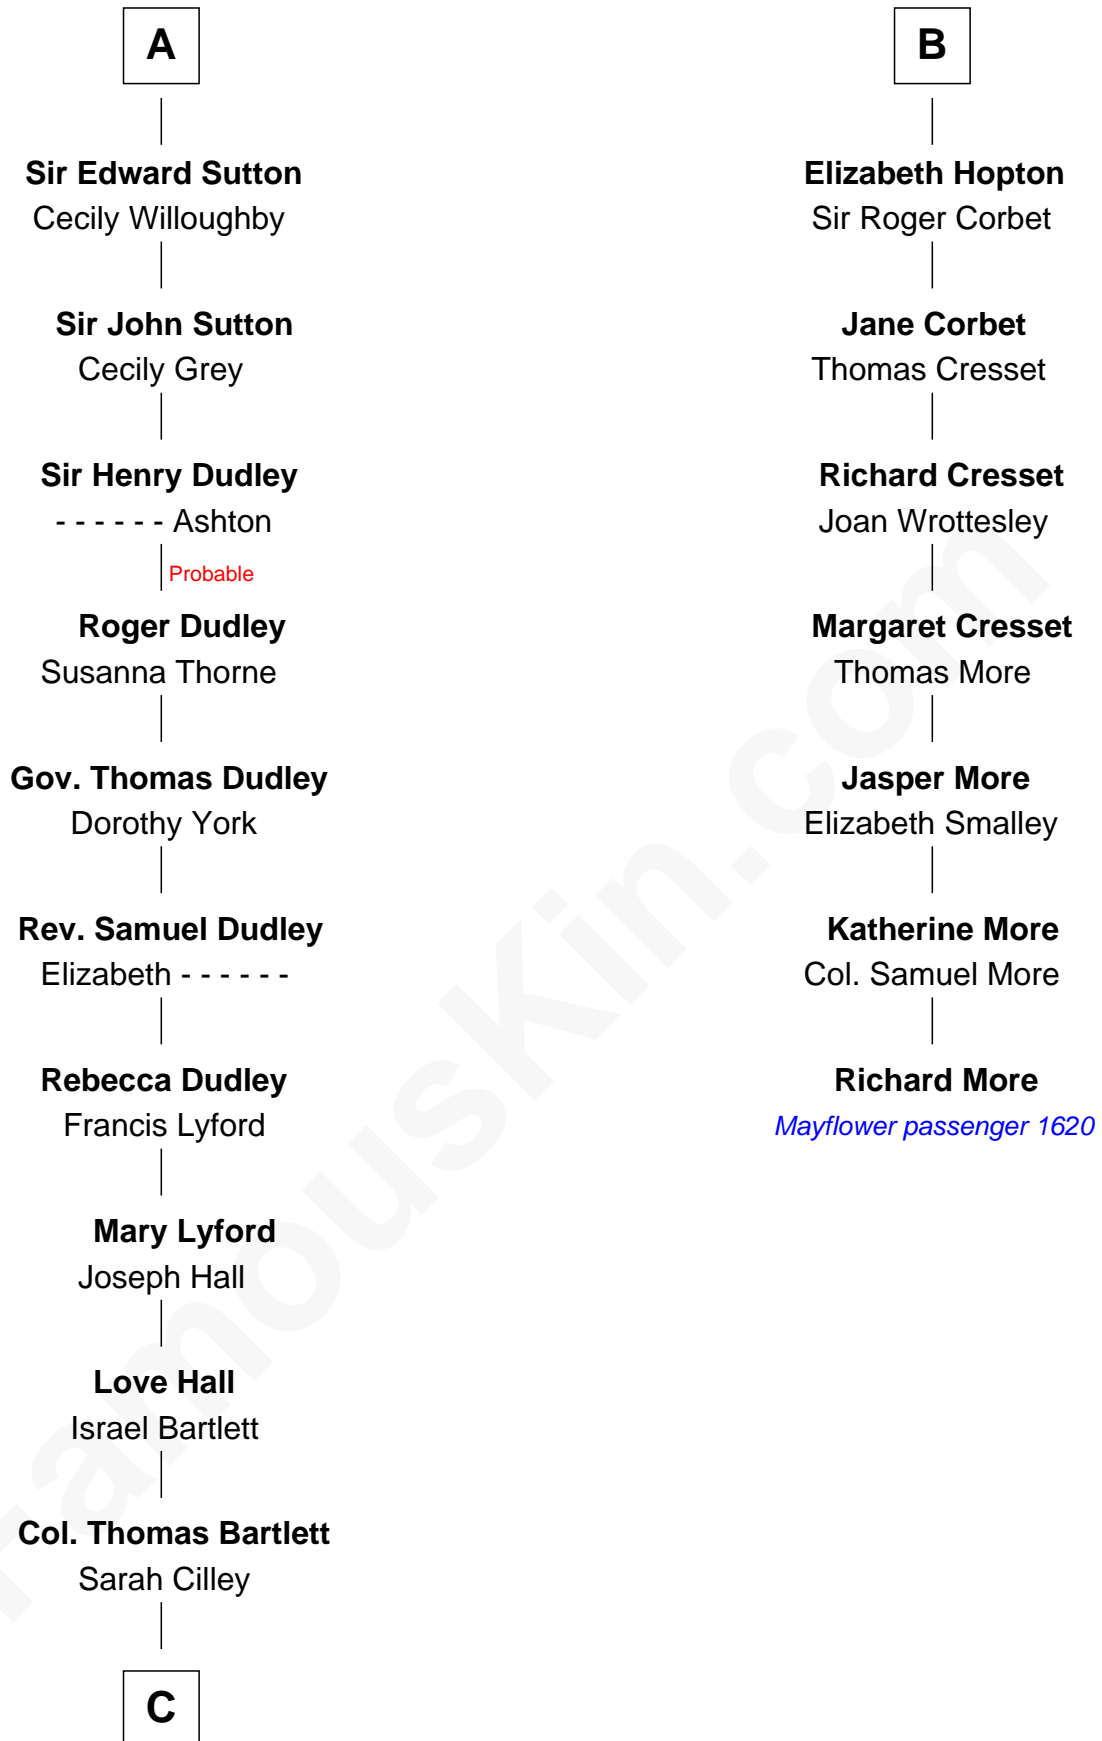

# FamousKin.com Relationship Chart of

**Alan Shepard**

*Mercury and Apollo Astronaut*

13th cousin 8 times removed of

**Richard More**

*(c1614 - c1696) Mayflower passenger 1620*

**MAYFLOWER**

**Robert I, Count of Artois**

Matilda of Brabant

**Blanche of Artois**  
Edmund Plantagenet

**Henry Plantagenet**  
Maud de Chaworth

**Eleanor Plantagenet**  
Richard Fitzalan

**Alice Fitzalan**  
Sir Thomas de Holand

**Eleanor Holand**  
Edward Cherleton

**Joyce Cherleton**  
Sir John Tiptoft

**Joyce Tiptoft**  
Sir Edmund Sutton

**A**

**Blanche of Artois**  
Edmund Plantagenet

**Henry Plantagenet**  
Maud de Chaworth

**Joan of Lancaster**  
John de Mowbray

**John de Mowbray**  
Elizabeth de Segrave

**Margaret Mowbray**  
Sir Reginald Lucy

**Sir Walter Lucy**  
Eleanor L'Arcedeckne

**Eleanor Lucy**  
Sir Thomas Hopton

**B**

**C**

—  
**Bradbury Bartlett**

Mary True