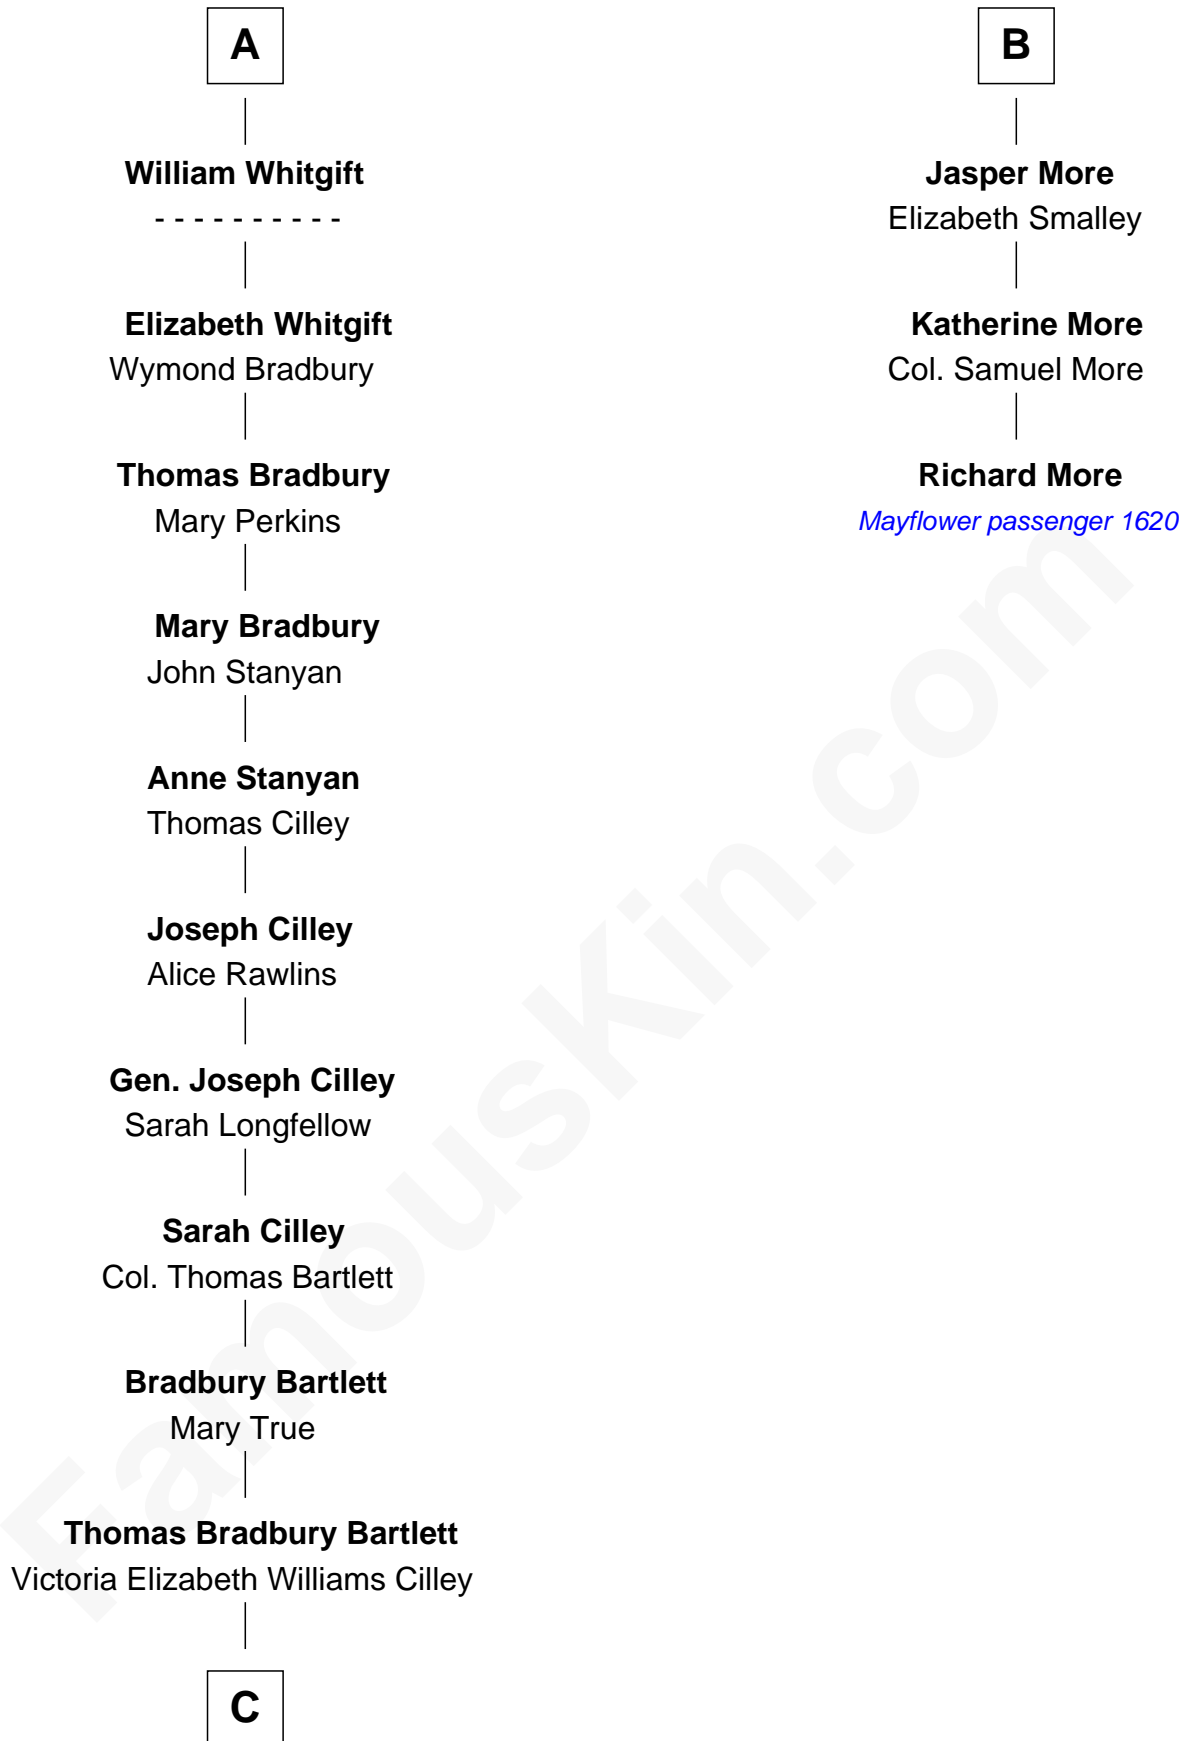

FamousKin.com Relationship Chart of

Alan Shepard

Mercury and Apollo Astronaut

9th cousin 10 times removed of

Richard More

(c1614 - c1696) Mayflower passenger 1620

MAYFLOWER

John de Mowbray
Elizabeth de Segrave

Sir Reginald Lucy

Sir Walter Lucy

Eleanor L'Arcedeckne

Eleanor Lucy

Sir Thomas Hopton

Elizabeth Hopton

Sir Roger Corbet

Jane Corbet

Thomas Cresset

Richard Cresset

Joan Wrottesley

Margaret Cresset

Thomas More

B

C

—
Annie Elizabeth Bartlett
Frederick Johnson Shepard