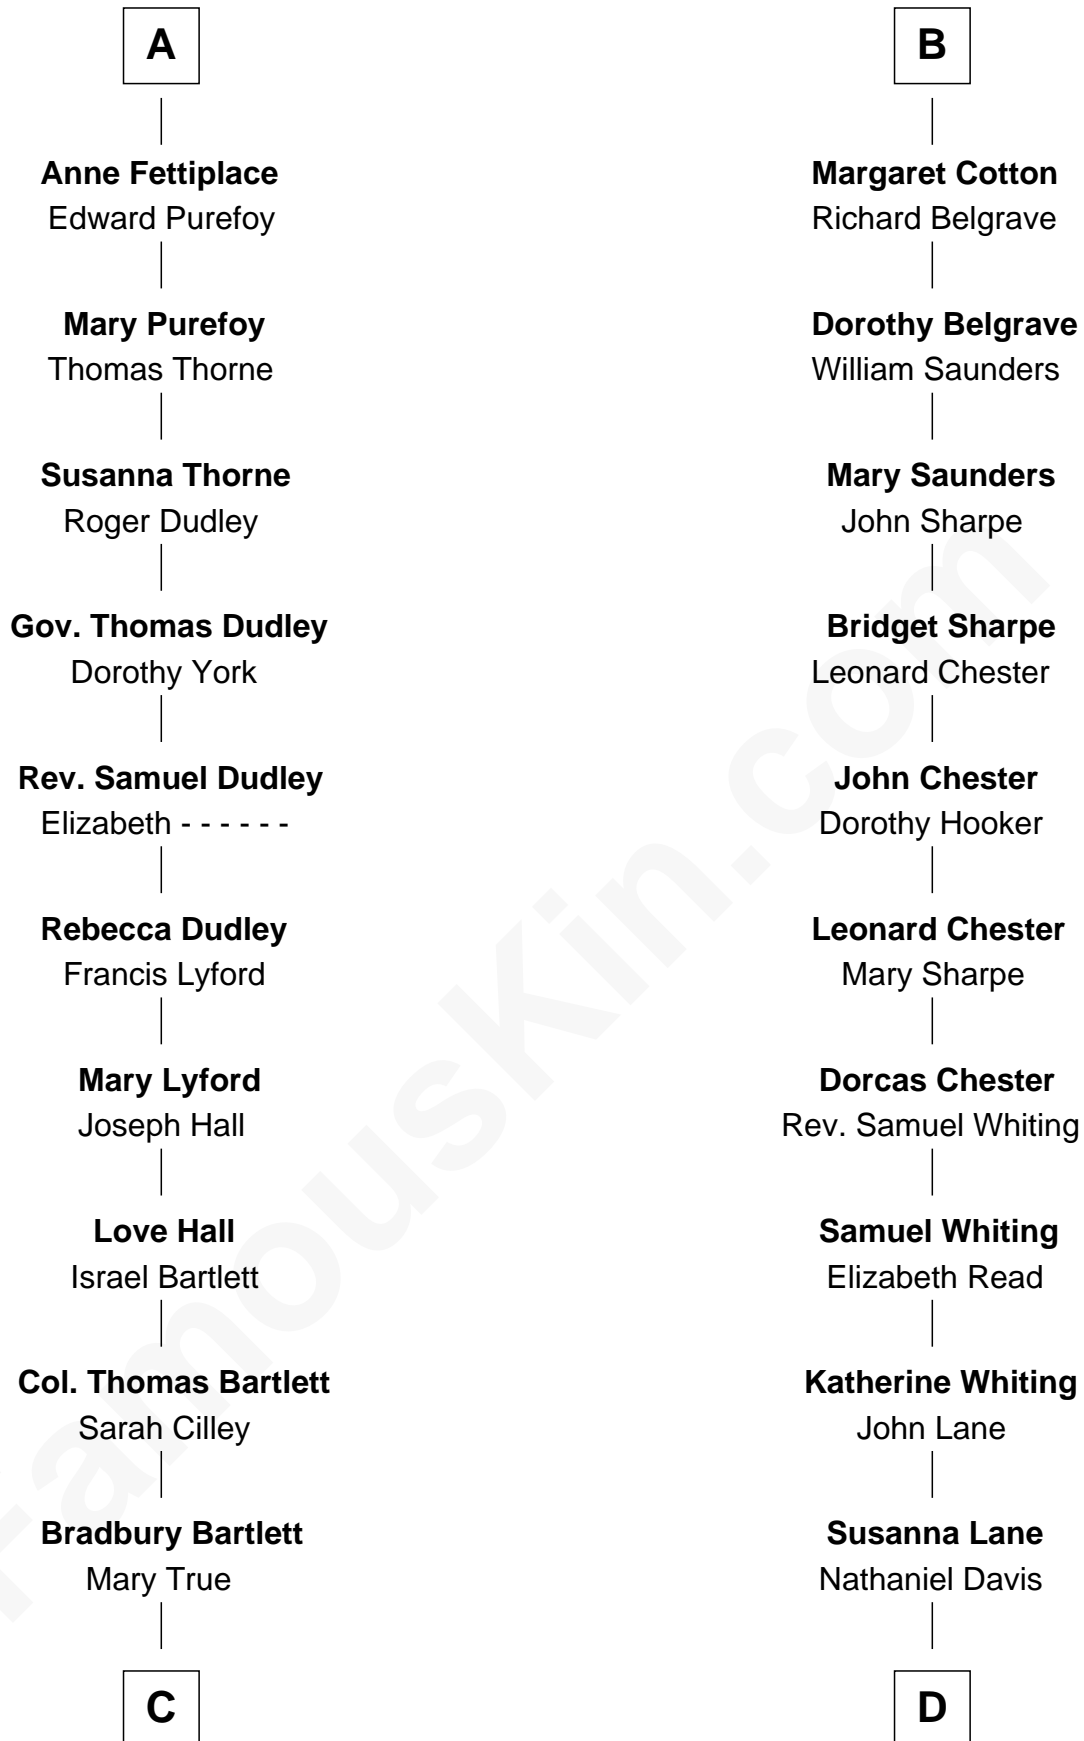

FamousKin.com Relationship Chart of

Alan Shepard

Mercury and Apollo Astronaut

20th cousin 1 time removed of

Calvin Coolidge

30th U.S. President

William de Odingsells

Ela FitzWalter

----- Downes

Nicholas FitzHerbert

Alice Booth

Joan FitzHerbert

John Cotton

B

C

Thomas Bradbury Bartlett
Victoria Elizabeth Williams Cilley

Annie Elizabeth Bartlett
Frederick Johnson Shepard

Alan Bartlett Shepard
Pauline Renza Emerson

Alan Shepard
Mercury and Apollo Astronaut

D

Nathaniel Davis
Lydia Harwood

Mary Davis
John Dunlap Moor

Hiram Dunlap Moor
Abigail Pinney Franklin