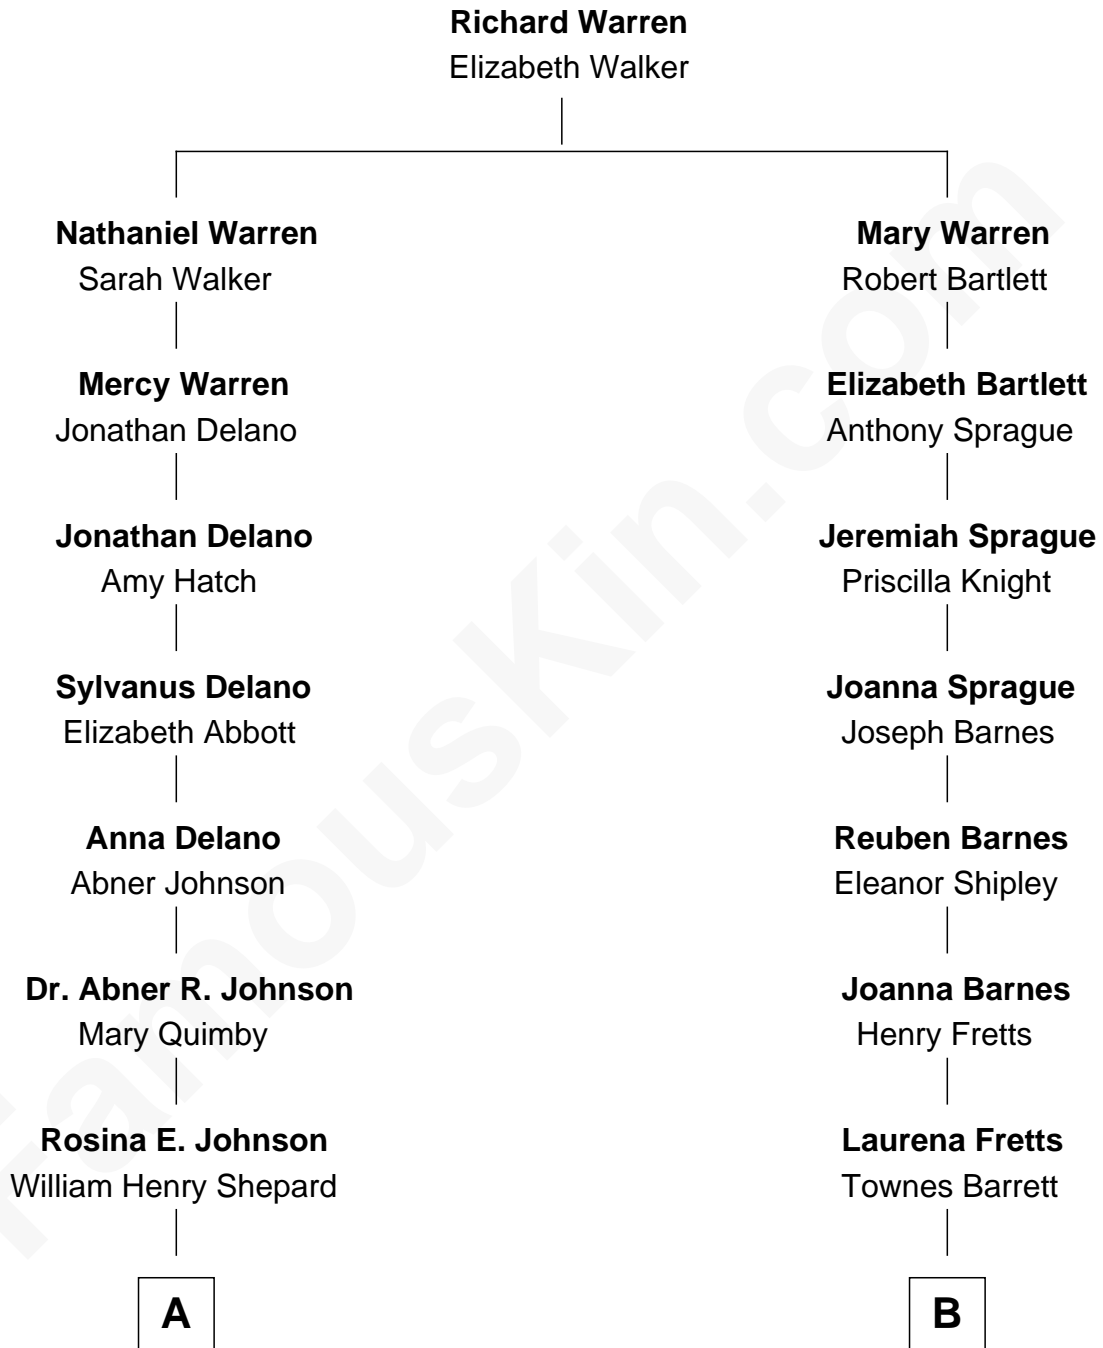

FamousKin.com

Relationship Chart of

Alan Shepard

Mercury and Apollo Astronaut

8th cousin 1 time removed of

Grace (Goodhue) Coolidge

First Lady of President Calvin Coolidge

A

Frederick Johnson Shepard

Annie Elizabeth Bartlett

Alan Bartlett Shepard

Pauline Renza Emerson

Alan Shepard

Mercury and Apollo Astronaut

B

Lemira A. Barrett

Andrew Issaclar Goodhue

Grace (Goodhue) Coolidge

First Lady of Calvin Coolidge

FamousKin.com