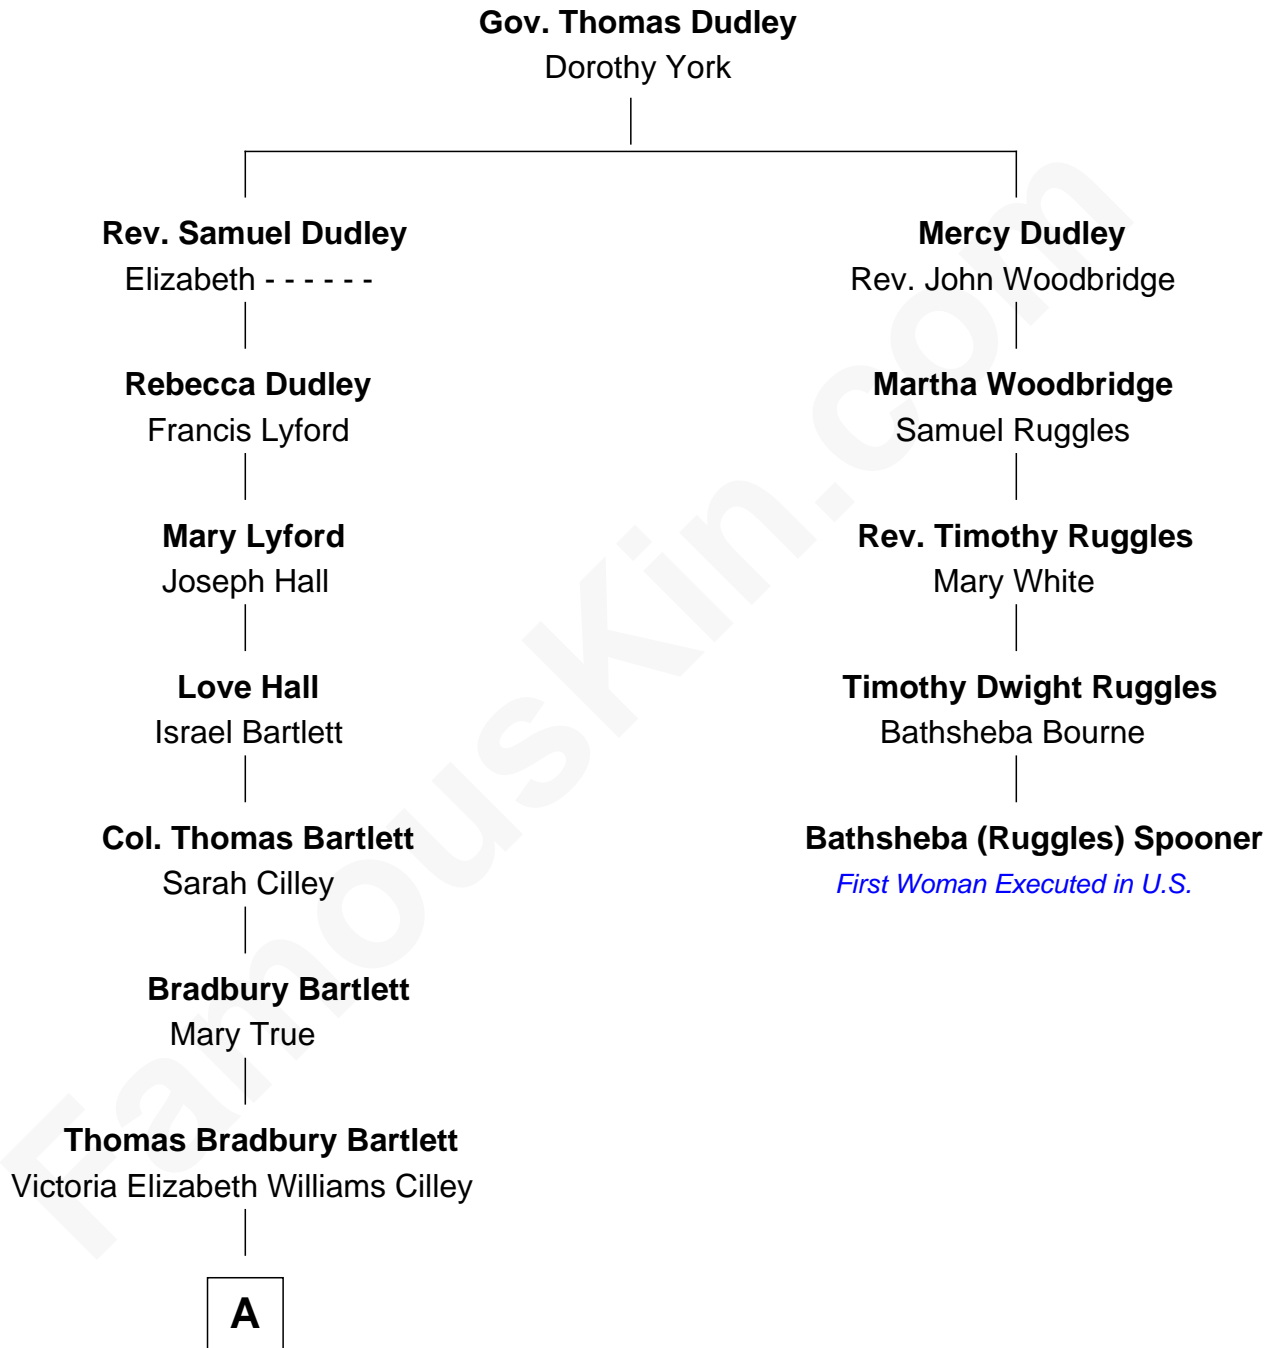

FamousKin.com

Relationship Chart of

Alan Shepard

Mercury and Apollo Astronaut

4th cousin 5 times removed of

Bathsheba (Ruggles) Spooner

First woman executed for murder in U.S. by non-British government

A

—
Annie Elizabeth Bartlett
Frederick Johnson Shepard

—
Alan Bartlett Shepard
Pauline Renza Emerson

—
Alan Shepard
Mercury and Apollo Astronaut

FamousKin.com