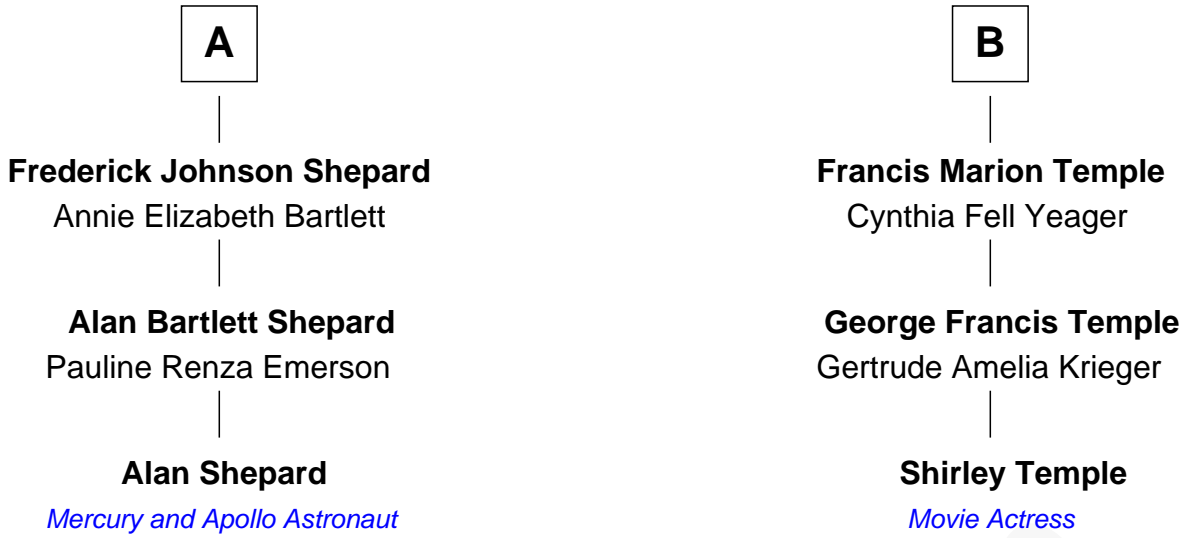

FamousKin.com Relationship Chart of

Alan Shepard

Mercury and Apollo Astronaut

9th cousin of

Shirley Temple

Movie Actress

Thomas Bliss

*with wife
Margaret Hulins*

*with wife
Margaret Snowe*

Nathaniel Bliss
Catherine Chapin

Thomas Bliss
Elizabeth - - - - -

Margaret Bliss
Nathaniel Foote

Rebecca Bliss
Israel Lothrop

Ephraim Foote
Sarah Chamberlain

William Lathrop
Mary Kelley

Rebecca Foote
David Johnson

Zachariah Lathrop
Mehitable Cleveland

Abner Johnson
Anna Delano

Polly Lathrop
Hezekiah Allen

Dr. Abner R. Johnson
Mary Quimby

Eliza Allen
Robert Temple

Rosina E. Johnson
William Henry Shepard

Reuben S. B. Temple
Jane W. Dunham

A

B

FamousKin.com