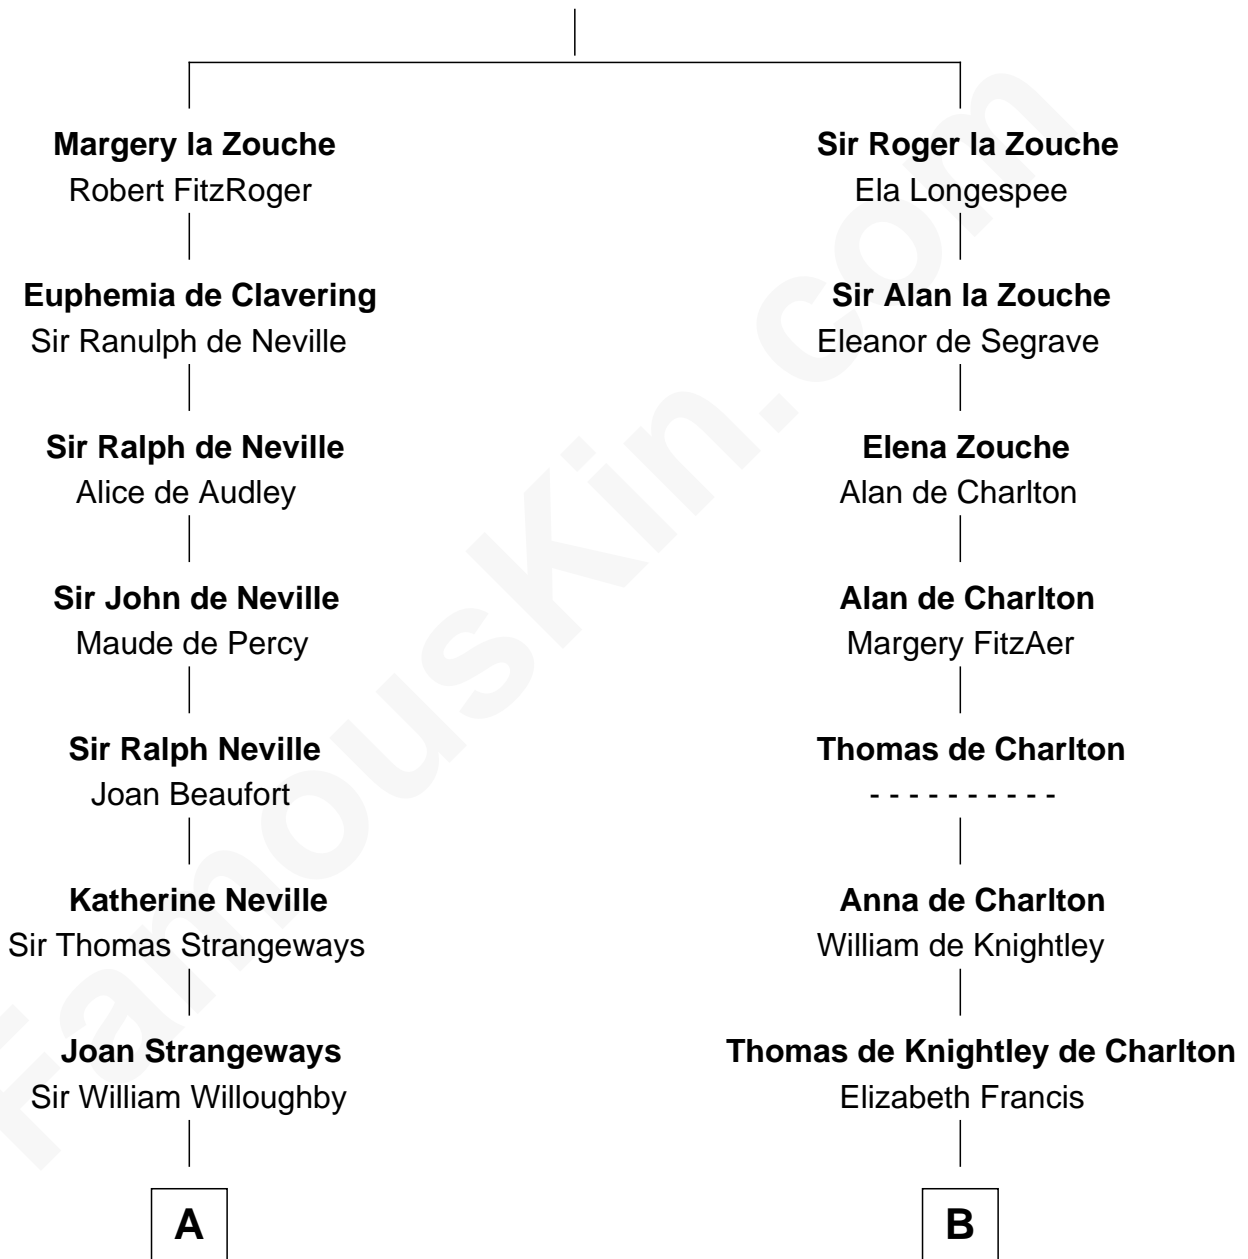

FamousKin.com Relationship Chart of

Alan Shepard

Mercury and Apollo Astronaut

21st cousin of

Norman Rockwell

American Artist

Alan la Zouche

Ellen de Quincy

C

Bradbury Bartlett

Mary True

Thomas Bradbury Bartlett

Victoria Elizabeth Williams Cilley

Annie Elizabeth Bartlett

Frederick Johnson Shepard

Alan Bartlett Shepard