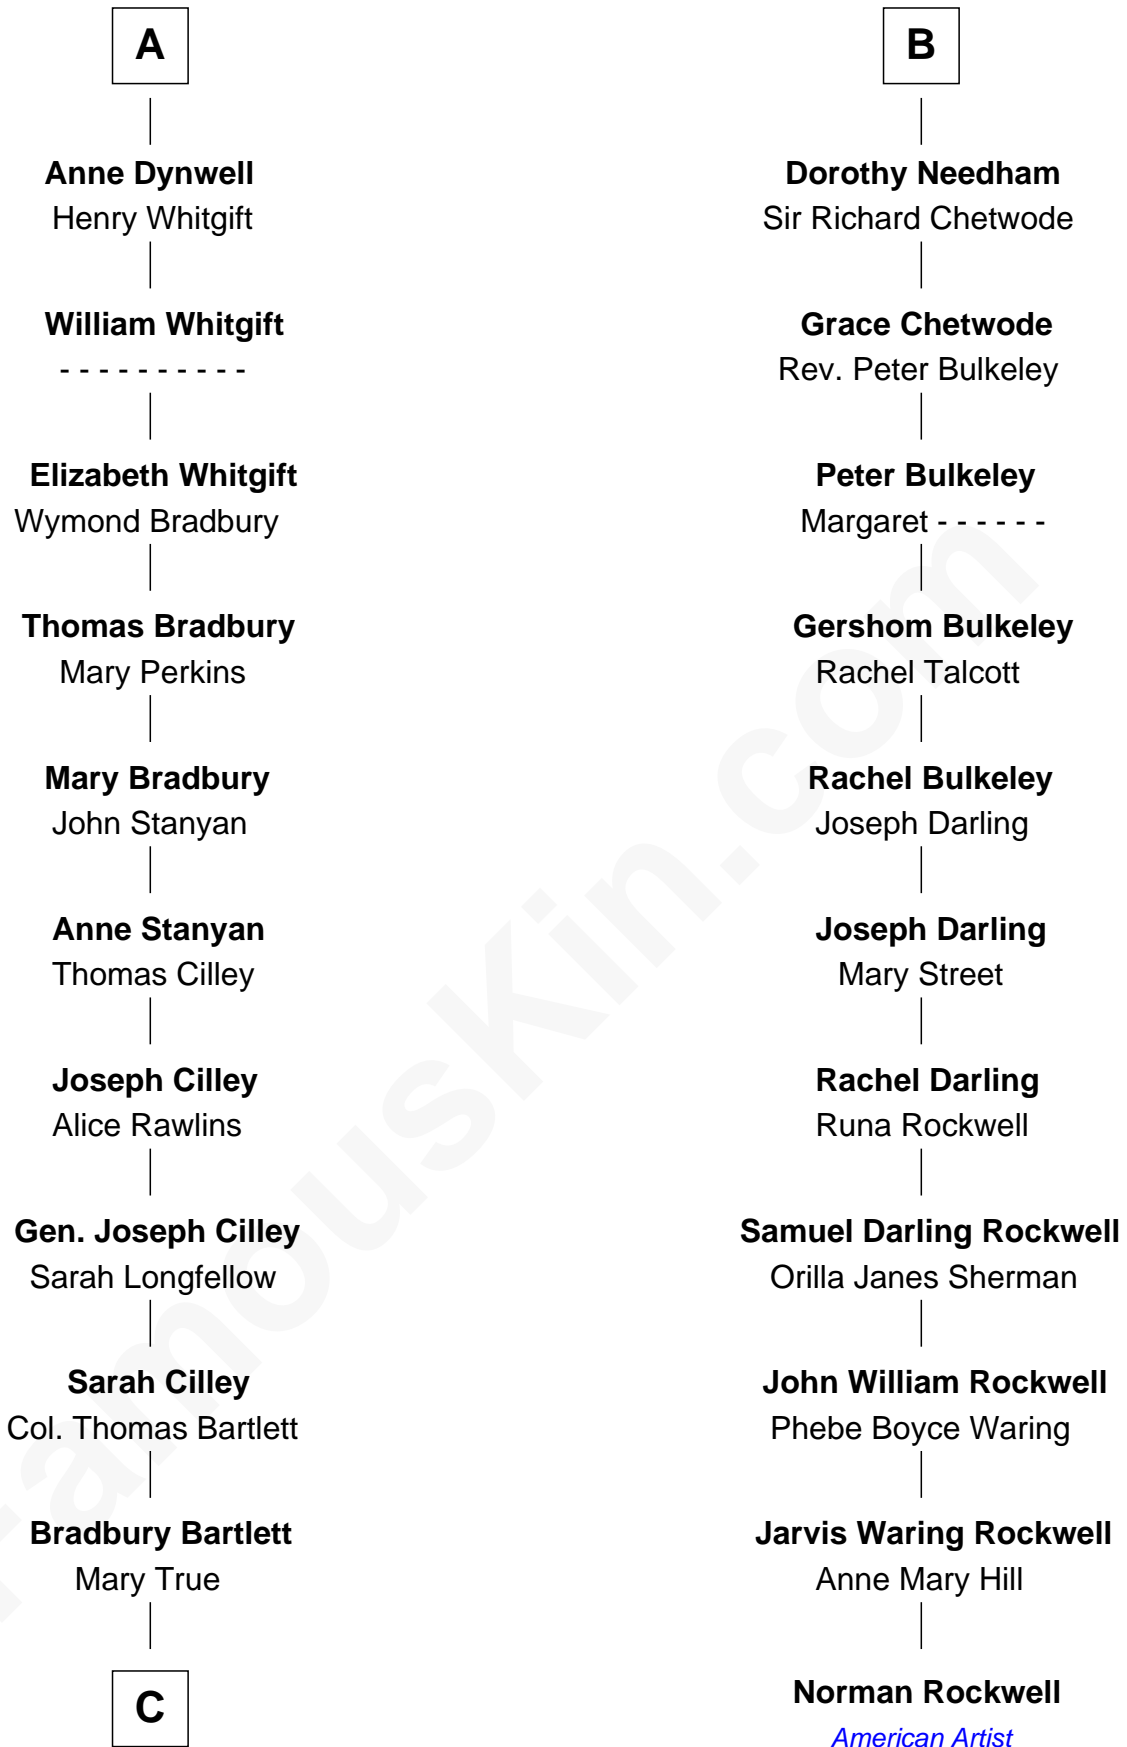

FamousKin.com Relationship Chart of

Alan Shepard

Mercury and Apollo Astronaut

17th cousin 3 times removed of

Norman Rockwell

American Artist

Sir Thomas de Beauchamp

Katherine de Mortimer

C

—
Thomas Bradbury Bartlett
Victoria Elizabeth Williams Cilley

—
Annie Elizabeth Bartlett
Frederick Johnson Shepard

—
Alan Bartlett Shepard
Pauline Renza Emerson

—
Alan Shepard
Mercury and Apollo Astronaut