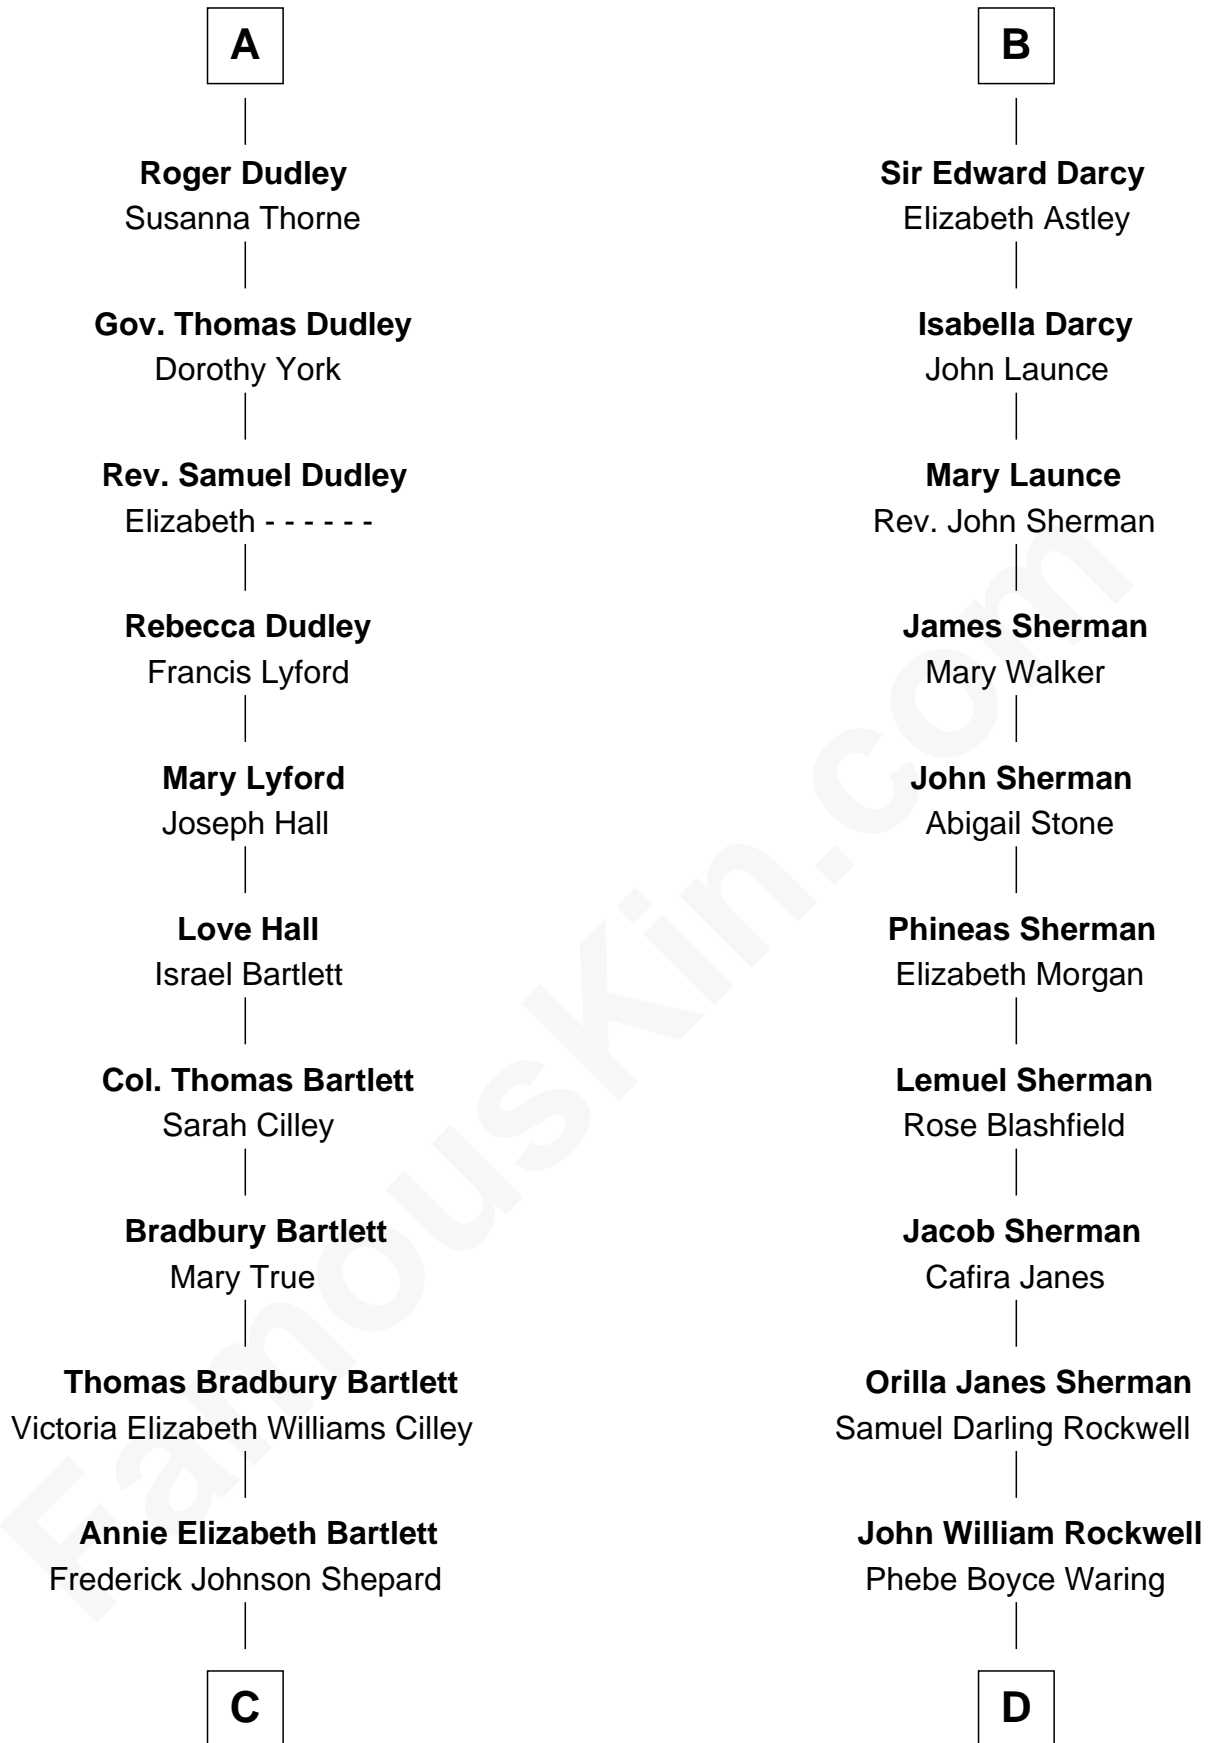

FamousKin.com Relationship Chart of

Alan Shepard

Mercury and Apollo Astronaut

18th cousin of

Norman Rockwell

American Artist

Sir Reynold de Grey

Eleanor le Strange

Ida Grey

John Cokayne

Elizabeth Cokayne

Sir Laurence Cheney

Elizabeth Cheney

Sir Frederick Tilney

Elizabeth Tilney

Sir Humphrey Bourchier

Margaret Bourchier

Sir Thomas Bryan

Elizabeth Bryan

Sir Nicholas Carew

Mary Carew

Sir Arthur Darcy

B

C

Alan Bartlett Shepard
Pauline Renza Emerson

Alan Shepard
Mercury and Apollo Astronaut

D

Jarvis Waring Rockwell
Anne Mary Hill

Norman Rockwell
American Artist

FamousKin.com