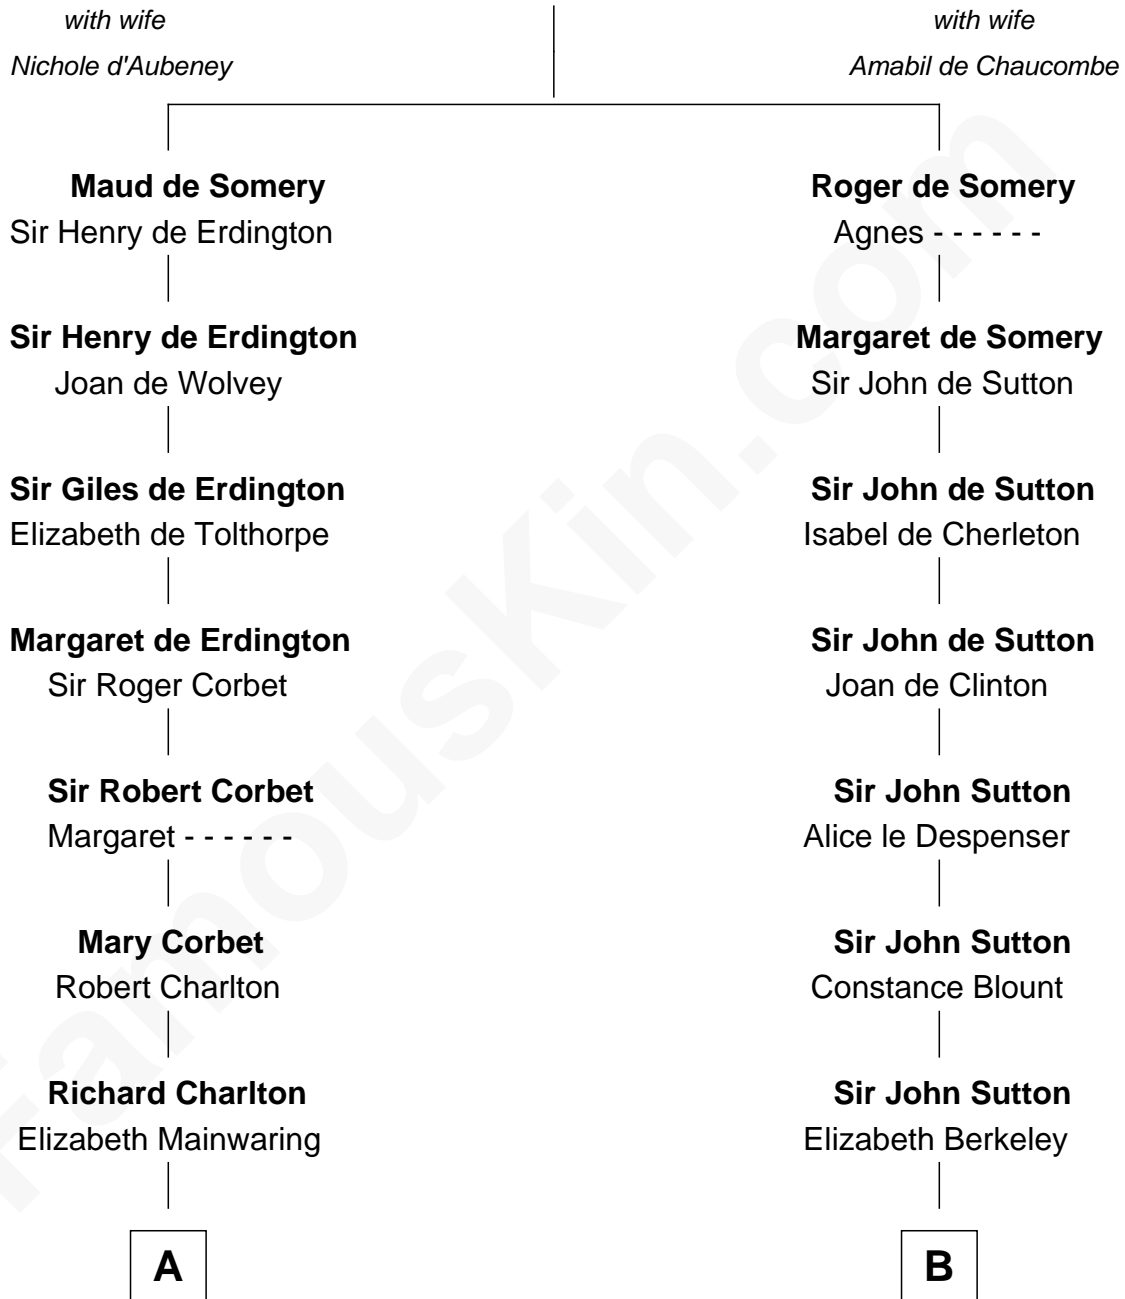

FamousKin.com

Relationship Chart of

Alan Shepard

Mercury and Apollo Astronaut

18th cousin 2 times removed of

Nicholas Gilman

Signer of the U.S. Constitution

Sir Roger de Somery

C

Charles Stillman Emerson
Hannah Maria Emmons

Charles Stillman Emerson
Belle Winslow

Pauline Renza Emerson
Alan Bartlett Shepard

Alan Shepard
Mercury and Apollo Astronaut

D

Ann Taylor
Nicholas Gilman

Nicholas Gilman
Signer of the U.S. Constitution