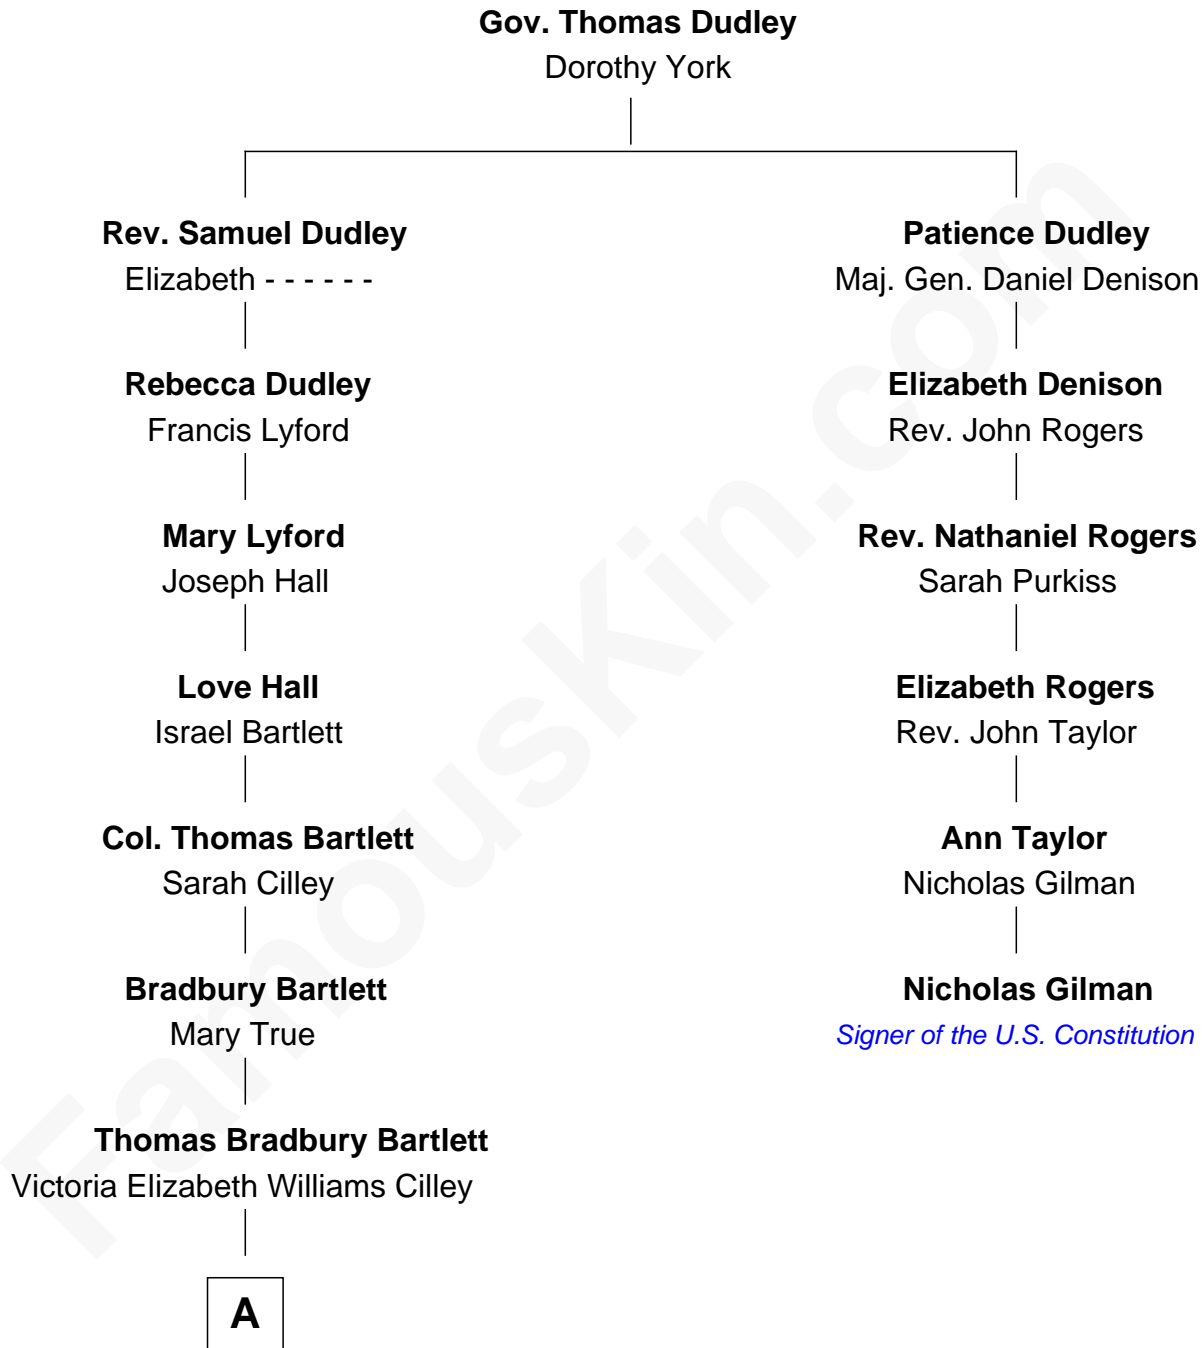

# FamousKin.com Relationship Chart of

**Alan Shepard**

*Mercury and Apollo Astronaut*

5th cousin 4 times removed of

**Nicholas Gilman**

*Signer of the U.S. Constitution*

**A**

—  
**Annie Elizabeth Bartlett**  
Frederick Johnson Shepard

—  
**Alan Bartlett Shepard**  
Pauline Renza Emerson

—  
**Alan Shepard**  
*Mercury and Apollo Astronaut*

FamousKin.com