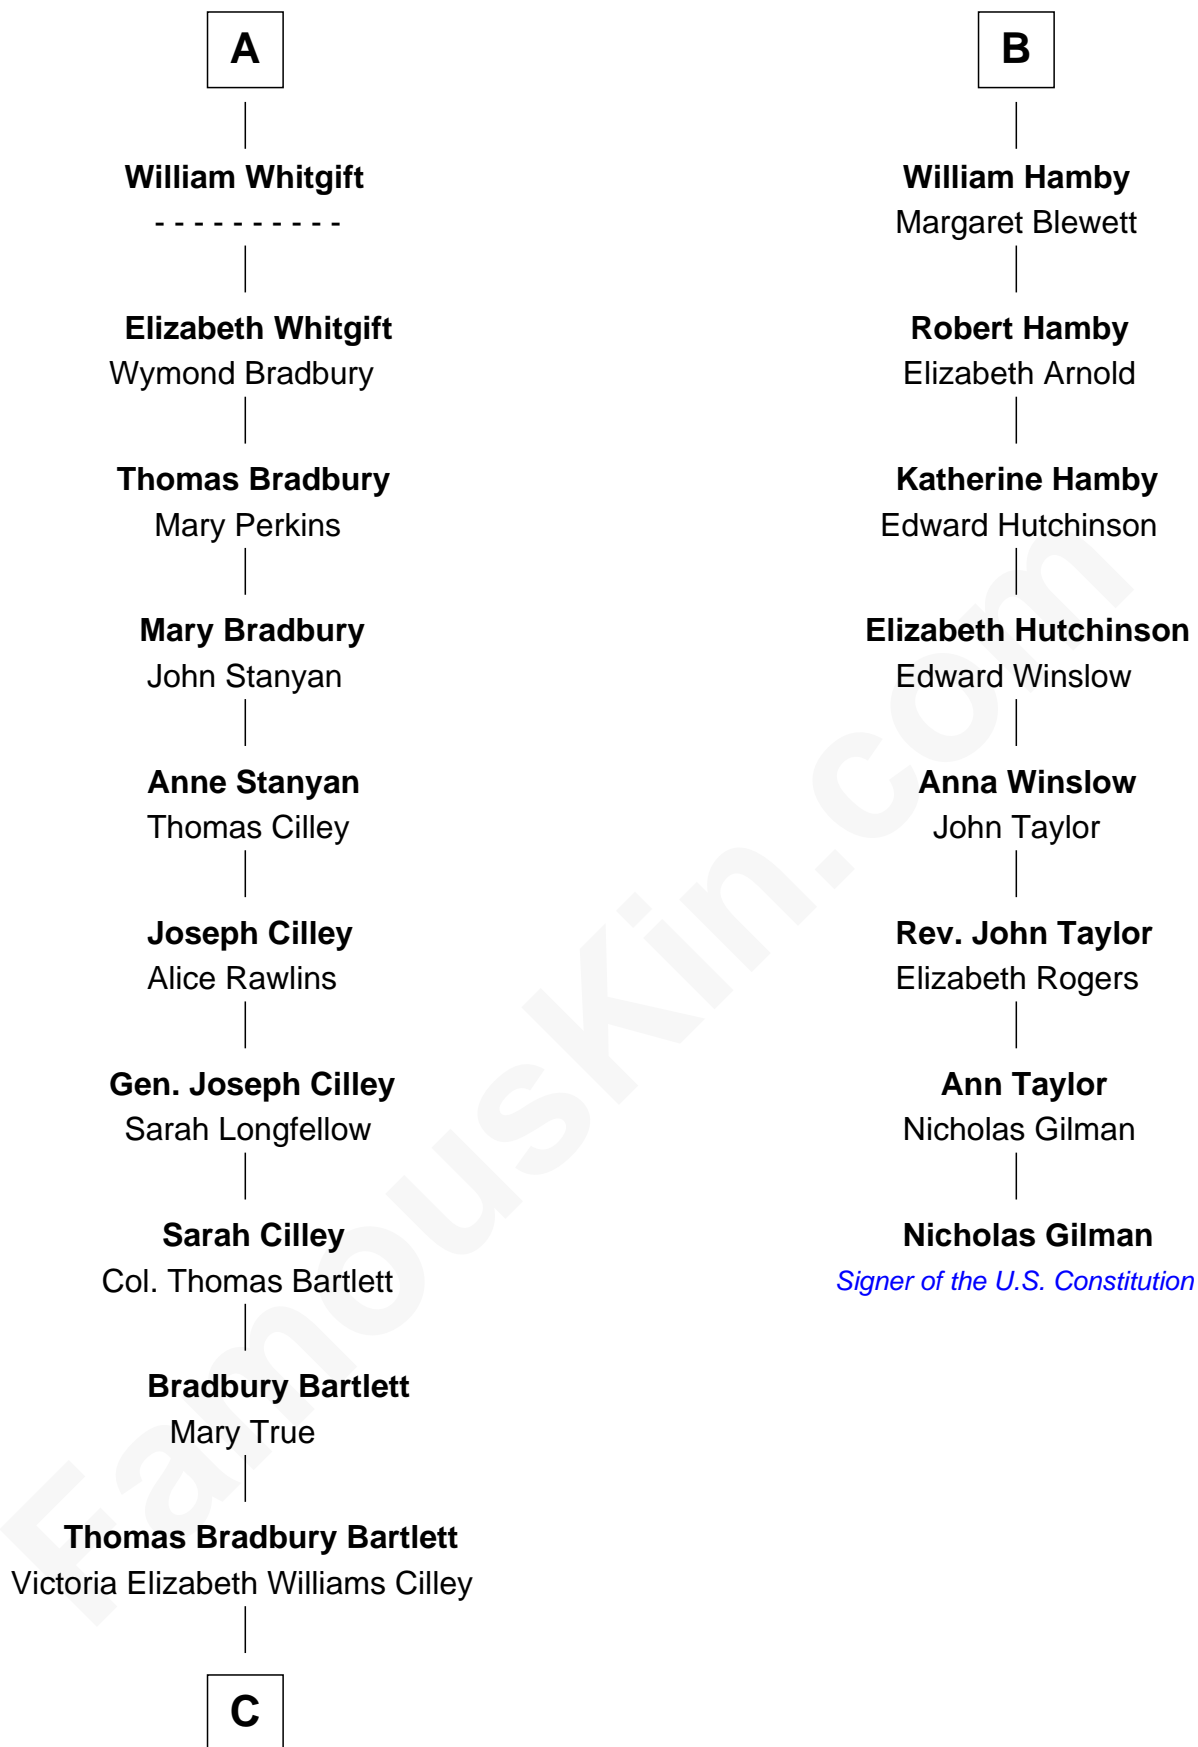

FamousKin.com Relationship Chart of

Alan Shepard

Mercury and Apollo Astronaut

14th cousin 5 times removed of

Nicholas Gilman

Signer of the U.S. Constitution

John de Welles

Maud de Roos

A

Margery de Welles
Stephen le Scrope

Maude le Scrope
Sir Baldwin Freville

Margaret Freville
Sir Hugh Willoughby

Margery Willoughby
Sir Godfrey Hilton

Elizabeth Hilton
Richard Thimbleby

Anne Thimbleby
John Booth

Eleanor Booth
Edward Hamby

B

C

Annie Elizabeth Bartlett
Frederick Johnson Shepard

Alan Bartlett Shepard
Pauline Renza Emerson

Alan Shepard
Mercury and Apollo Astronaut

FamousKin.com