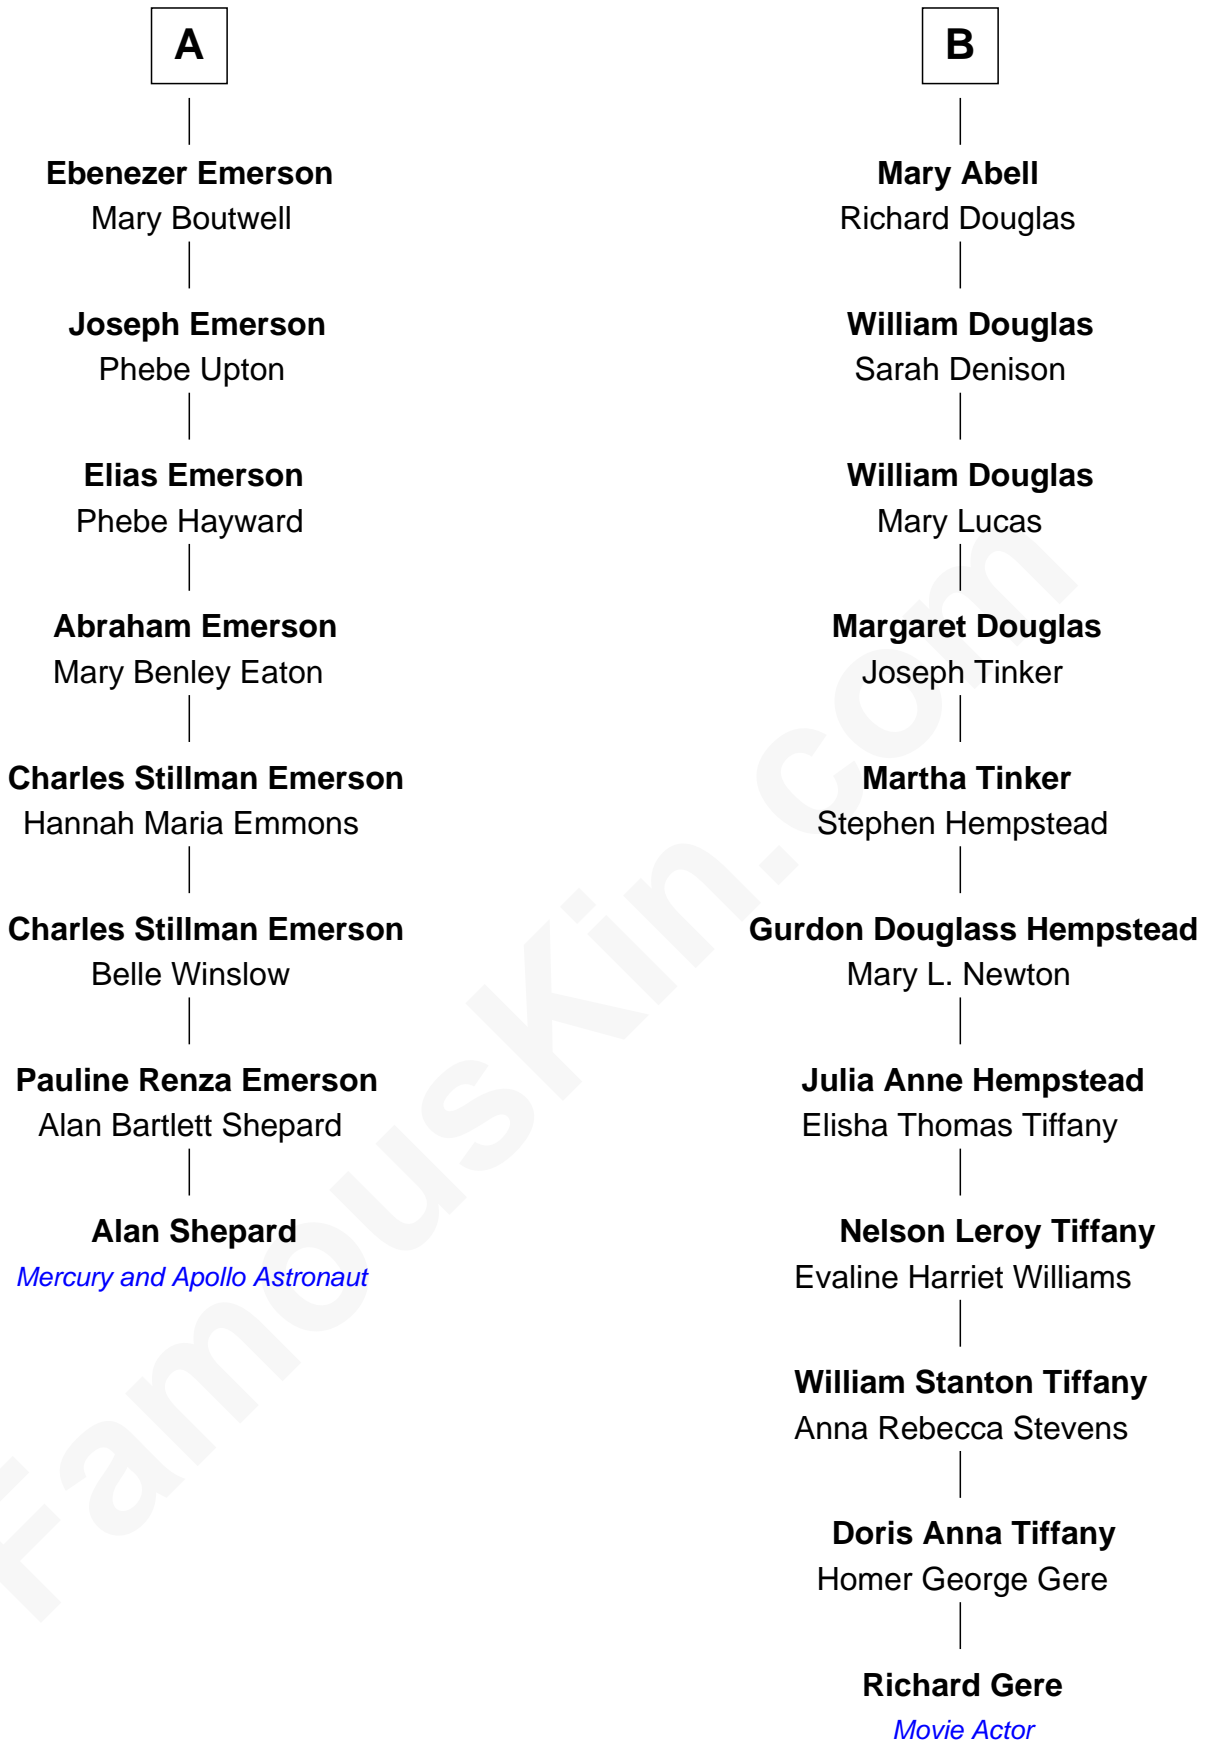

FamousKin.com Relationship Chart of

Alan Shepard

Mercury and Apollo Astronaut

14th cousin 3 times removed of

Richard Gere

Movie Actor

William Mainwaring

Margaret Warren

Jane Sutton

Cecily Mainwaring

John Cotton

Sir George Cotton

Mary Onley

Richard Cotton

Mary Mainwaring

Frances Cotton

George Abell

Robert Abell

Joanna - - - - -

Caleb Abell

Margaret Post

B

Richard Gere photo by [Francesco \(spaceodyssey\)](#) (CC BY 2.0)