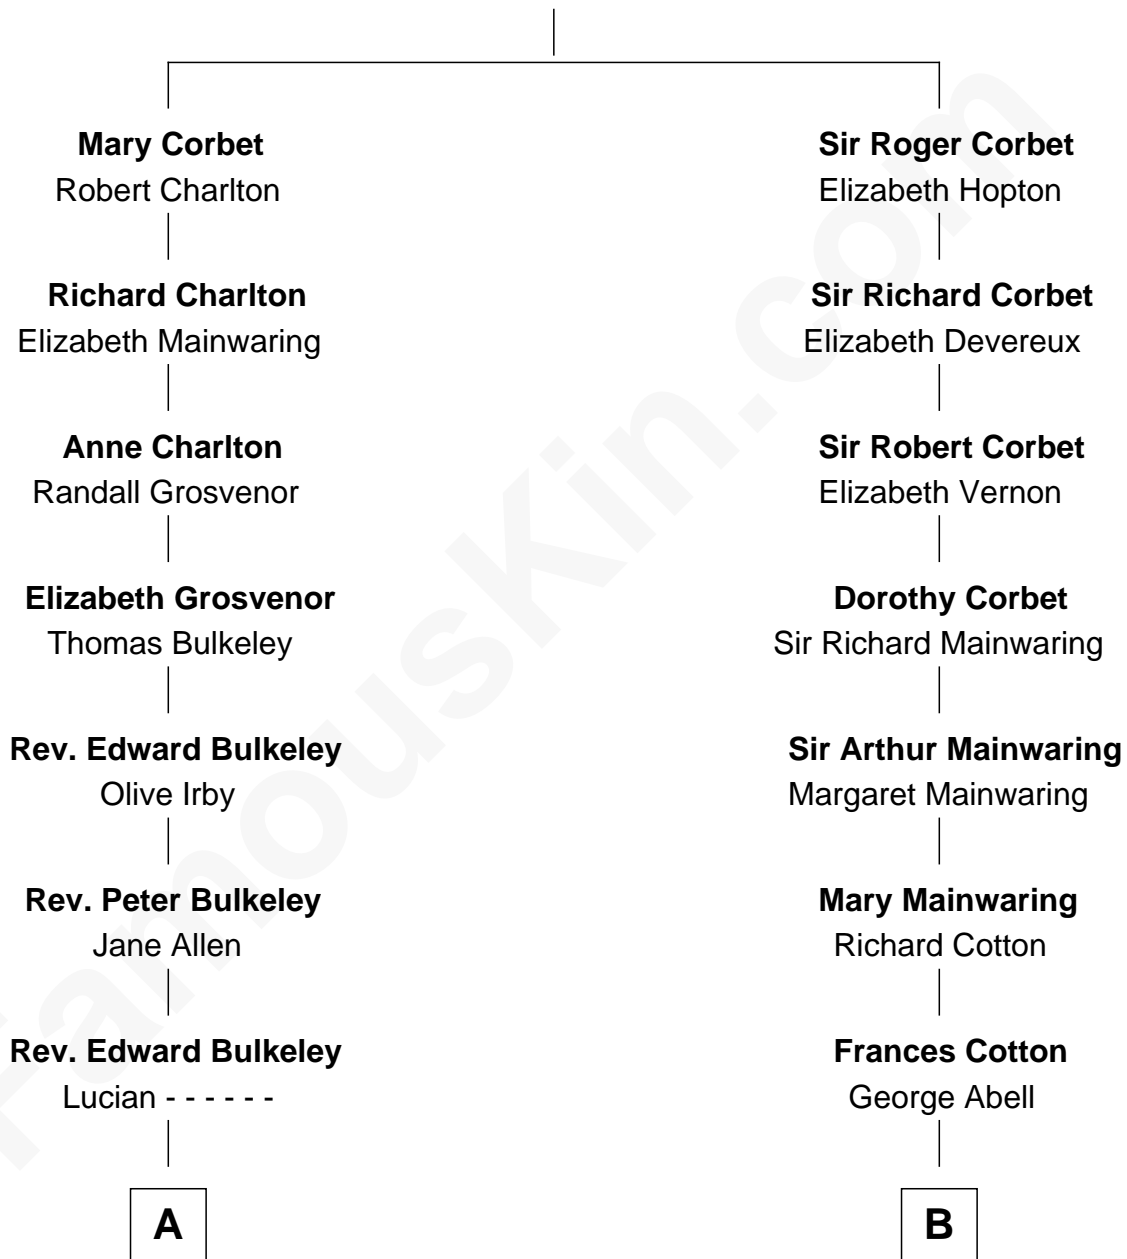

# FamousKin.com Relationship Chart of

**Alan Shepard**

*Mercury and Apollo Astronaut*

15th cousin 4 times removed of

**Richard Gere**

*Movie Actor*

**Sir Robert Corbet**

Margaret - - - - -

**C**

**William Stanton Tiffany**  
Anna Rebecca Stevens

**Doris Anna Tiffany**  
Homer George Gere

**Richard Gere**  
*Movie Actor*

FamousKin.com