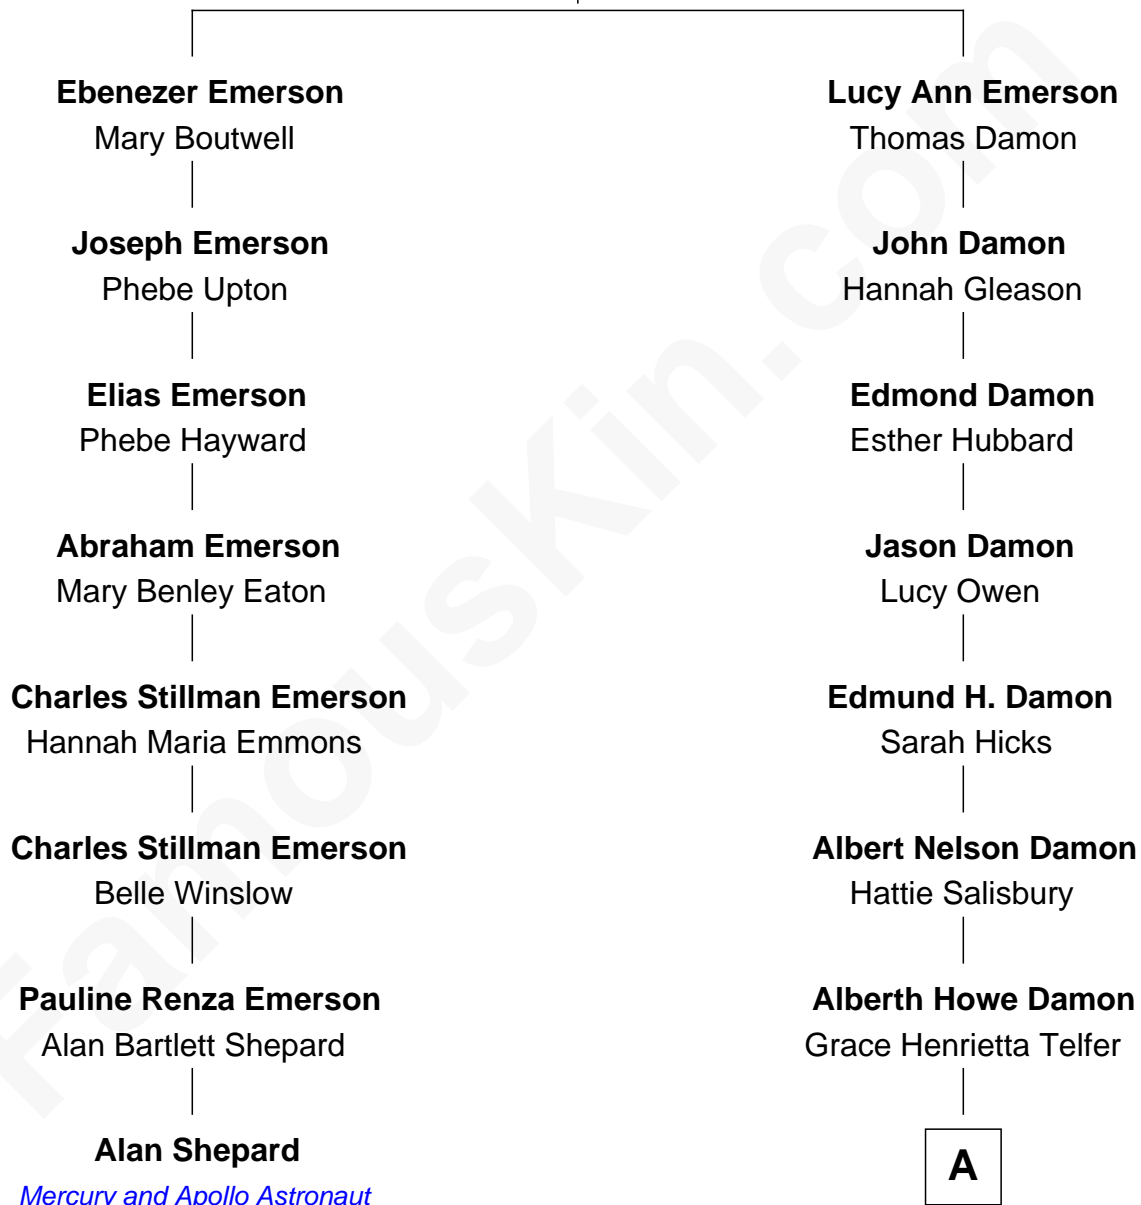

FamousKin.com Relationship Chart of

Alan Shepard

Mercury and Apollo Astronaut

7th cousin 2 times removed of

Matt Damon

Movie Actor

Rev. Joseph Emerson

Elizabeth Bulkeley

A

Albert Howe Damon

Roberta M. Fay

Kent Telfer Damon

Nancy June Carlsson-Paige

Matt Damon

Movie Actor

FamousKin.com