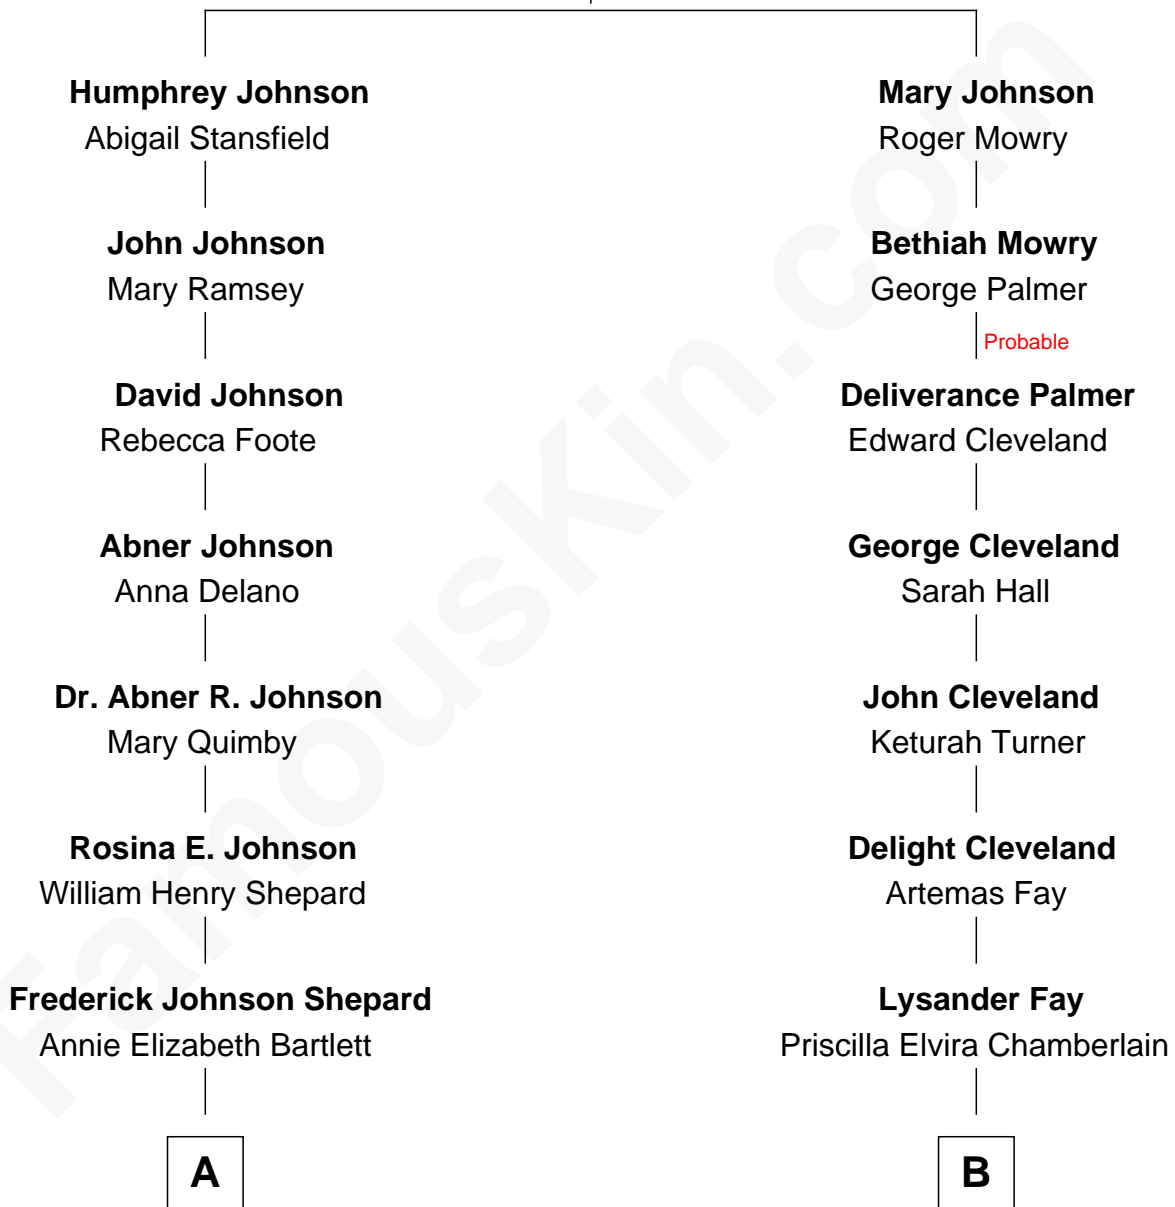

FamousKin.com Relationship Chart of

Alan Shepard

Mercury and Apollo Astronaut

8th cousin 3 times removed of

Matt Damon

Movie Actor

John Johnson

Mary Heath

A

Alan Bartlett Shepard
Pauline Renza Emerson

Alan Shepard
Mercury and Apollo Astronaut

B

Adoniram Judson Fay
Altemirah A. Smith

Clarence Farwell Fay
Mabelle E. Kent

Roberta M. Fay
Albert Howe Damon

Kent Telfer Damon
Nancy June Carlsson-Paige