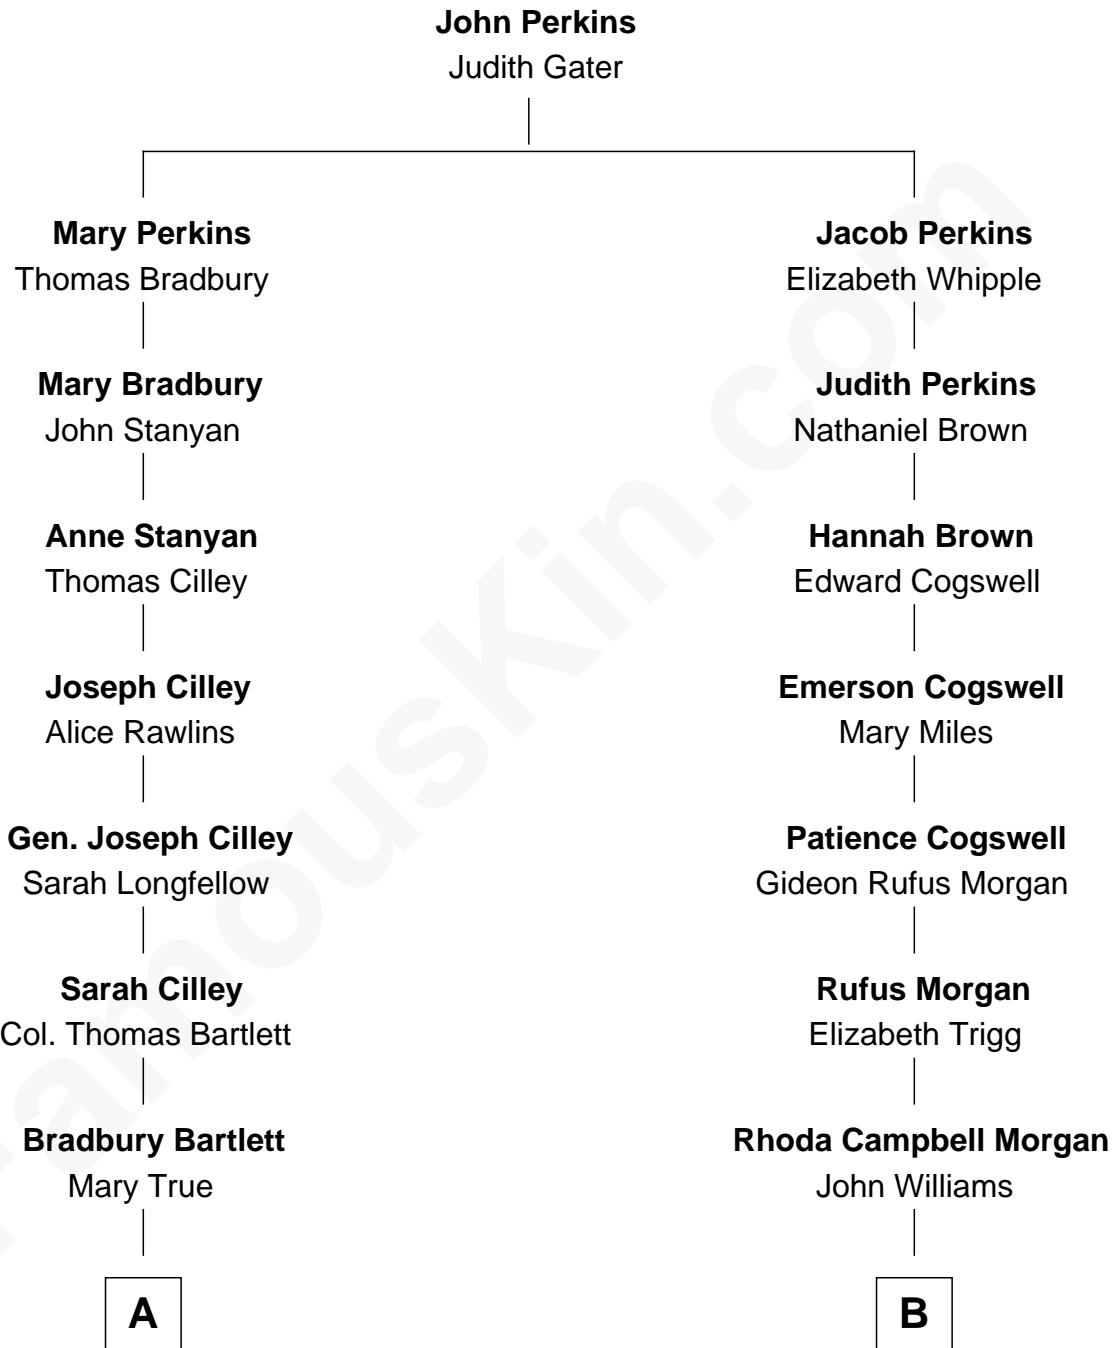

## Relationship Chart of

### Alan Shepard

*Mercury and Apollo Astronaut*

9th cousin 1 time removed of

### Tennessee Williams

*Author of A Streetcar Named Desire*

**A**

**Thomas Bradbury Bartlett**  
Victoria Elizabeth Williams Cilley

**Annie Elizabeth Bartlett**  
Frederick Johnson Shepard

**Alan Bartlett Shepard**  
Pauline Renza Emerson