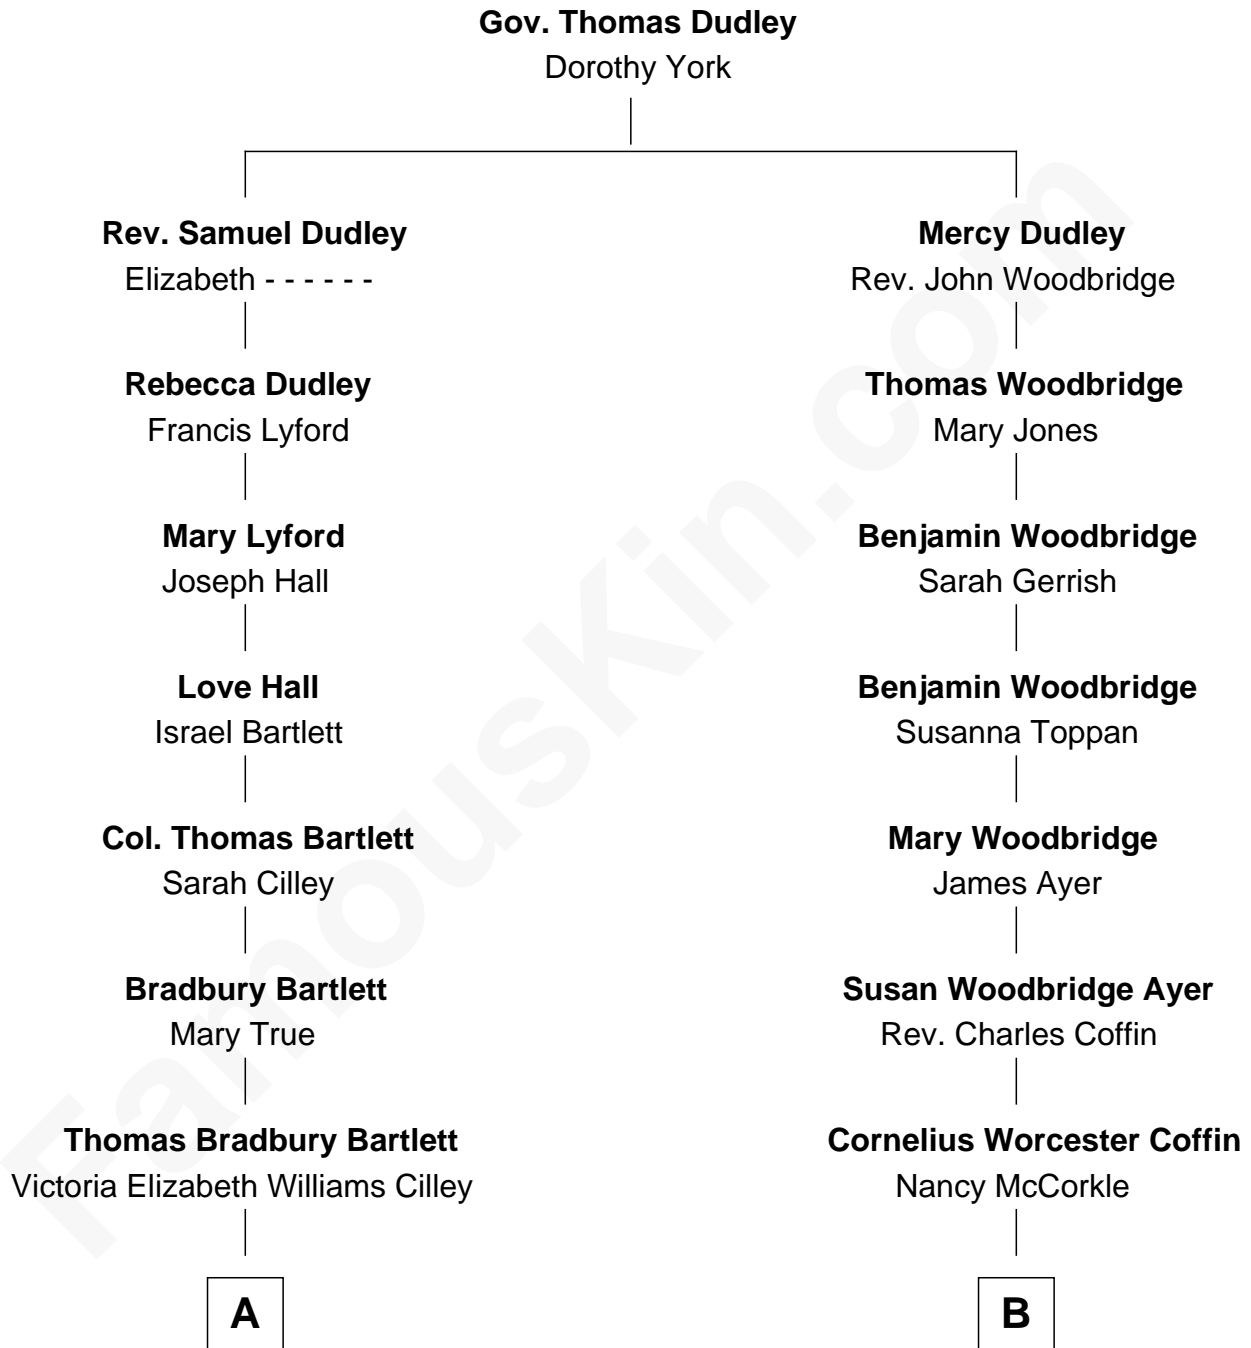

FamousKin.com Relationship Chart of

Alan Shepard

Mercury and Apollo Astronaut

9th cousin of

Tennessee Williams

Author of A Streetcar Named Desire

A

Annie Elizabeth Bartlett
Frederick Johnson Shepard

Alan Bartlett Shepard
Pauline Renza Emerson

Alan Shepard
Mercury and Apollo Astronaut

B

Isabelle Coffin
Thomas Lanier Williams

Cornelius Coffin Williams
Edwina Dakin

Tennessee Williams
Author of A Streetcar Named Desire

FamousKin.com