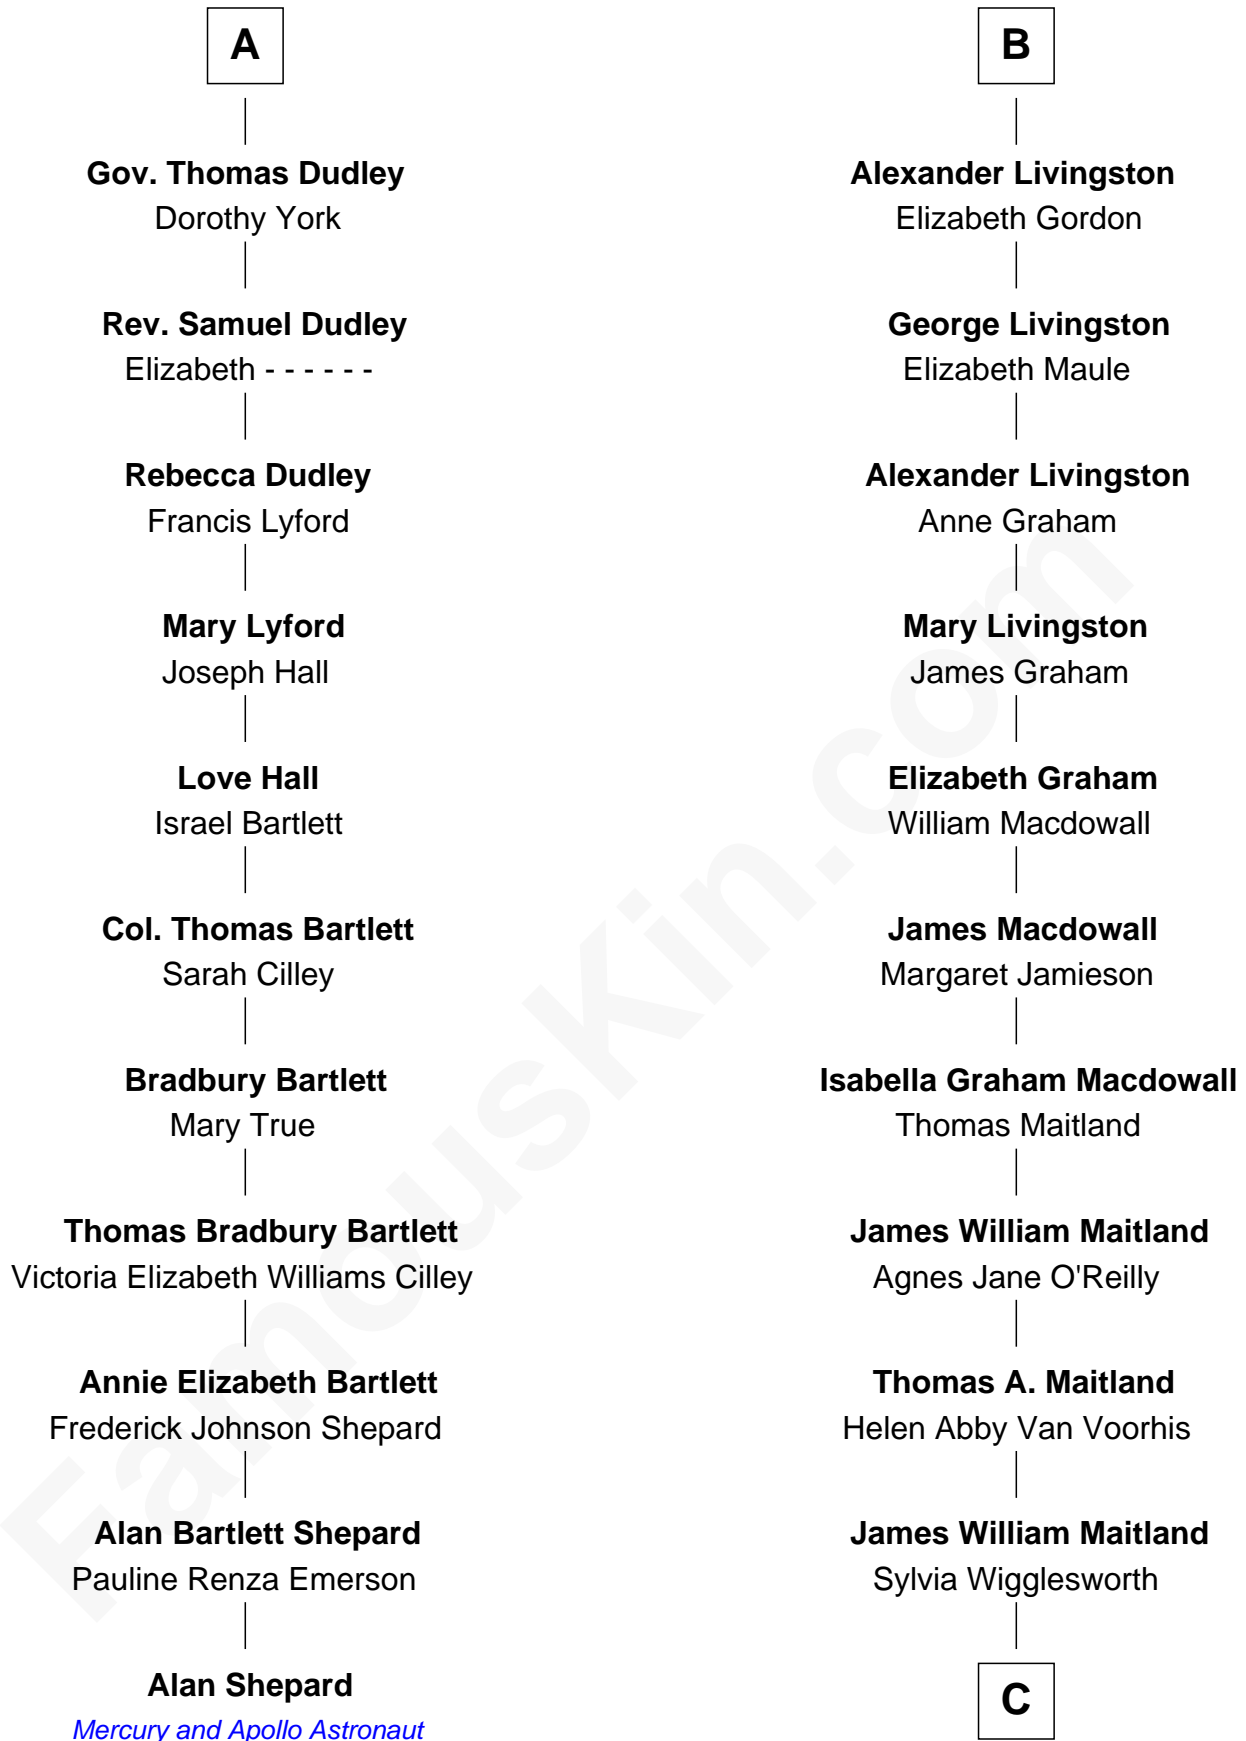

# FamousKin.com Relationship Chart of

**Alan Shepard**

*Mercury and Apollo Astronaut*

17th cousin 1 time removed of

**Howard Dean**

*79th Governor of Vermont*

**John of Gaunt**

Katherine Roet

C

Andrea Belden Maitland

Howard Brush Dean

Howard Dean

*79th Governor of Vermont*

FamousKin.com