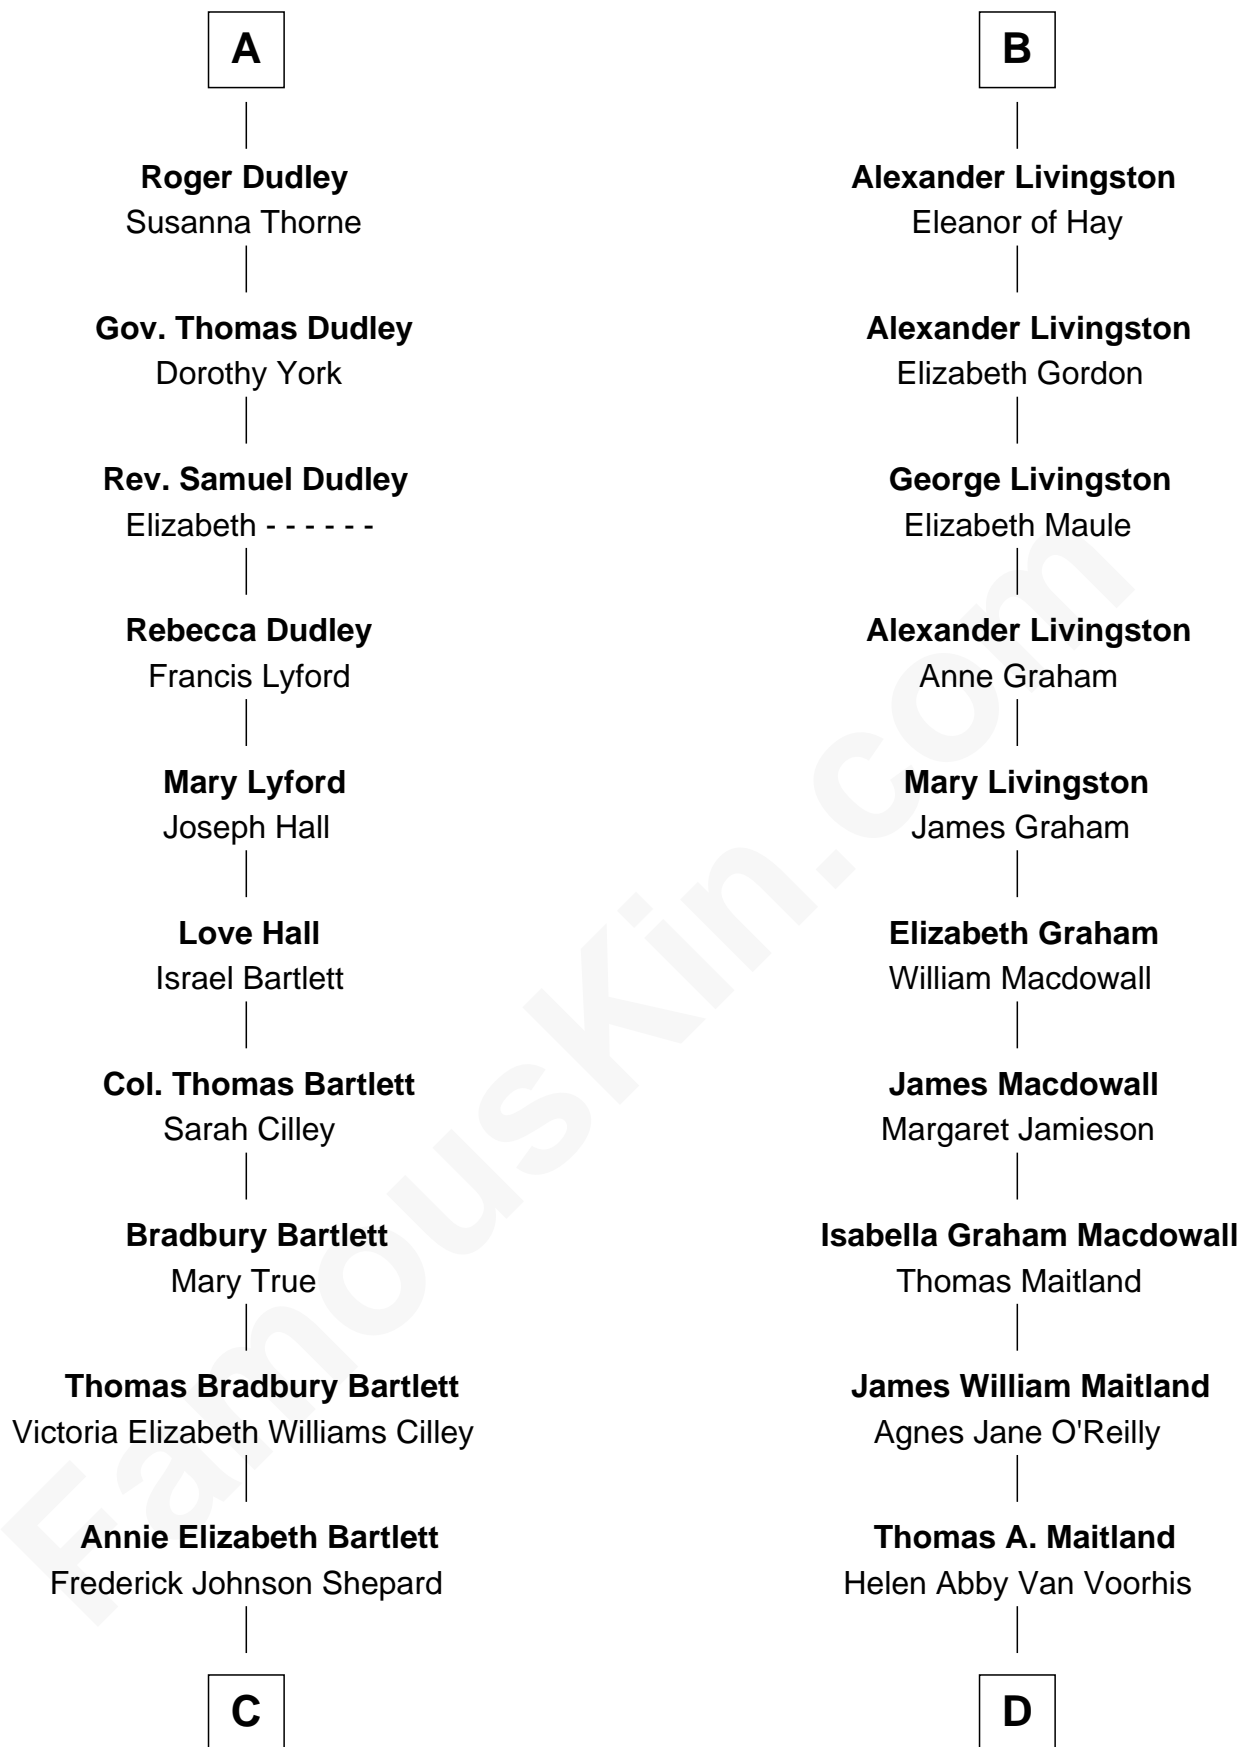

FamousKin.com Relationship Chart of

Alan Shepard

Mercury and Apollo Astronaut

18th cousin 1 time removed of

Howard Dean

79th Governor of Vermont

C

Alan Bartlett Shepard
Pauline Renza Emerson

Alan Shepard
Mercury and Apollo Astronaut

D

James William Maitland
Sylvia Wigglesworth

Andrea Belden Maitland
Howard Brush Dean

Howard Dean
79th Governor of Vermont

FamousKin.com