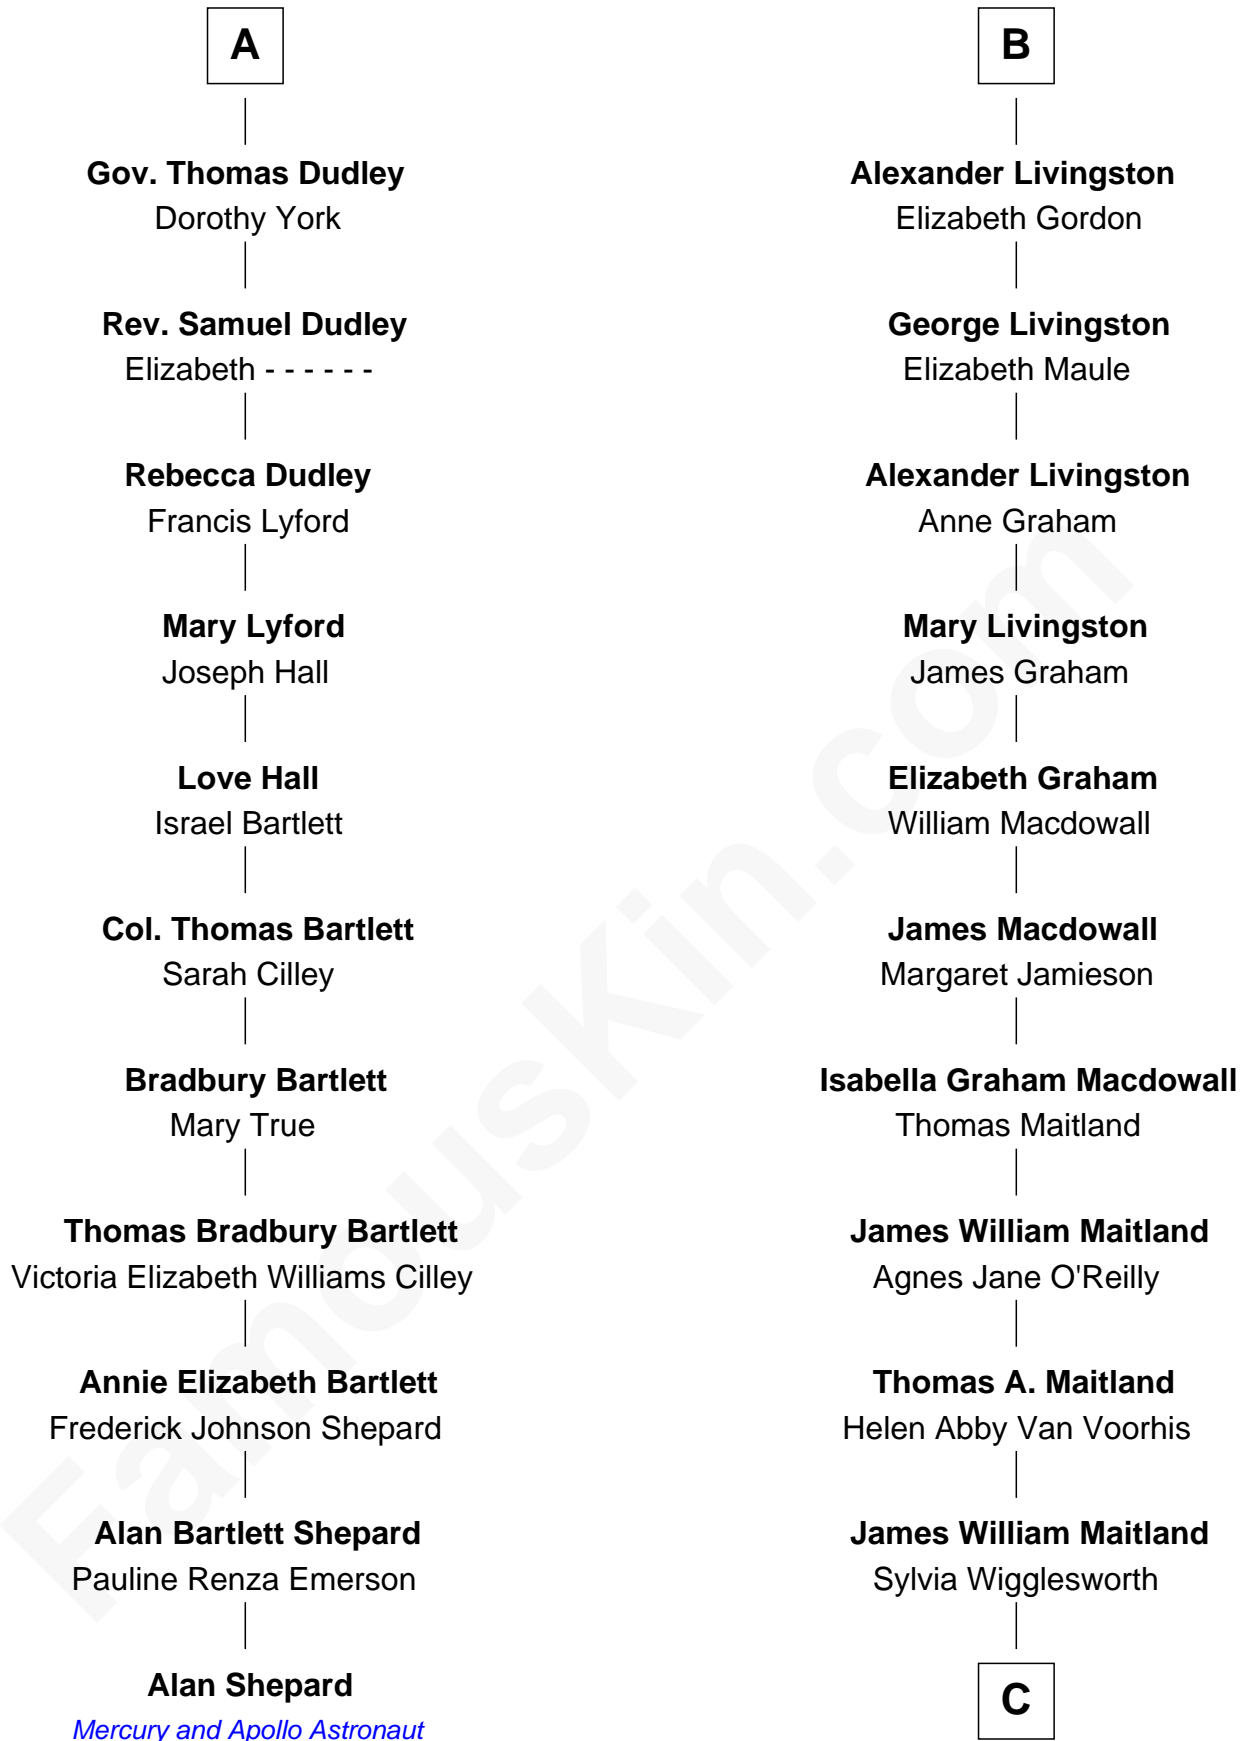

FamousKin.com Relationship Chart of

Alan Shepard

Mercury and Apollo Astronaut

17th cousin 1 time removed of

Howard Dean

79th Governor of Vermont

Sir Thomas de Holand

Alice Fitzalan

C

Andrea Belden Maitland

Howard Brush Dean

Howard Dean

79th Governor of Vermont

FamousKin.com