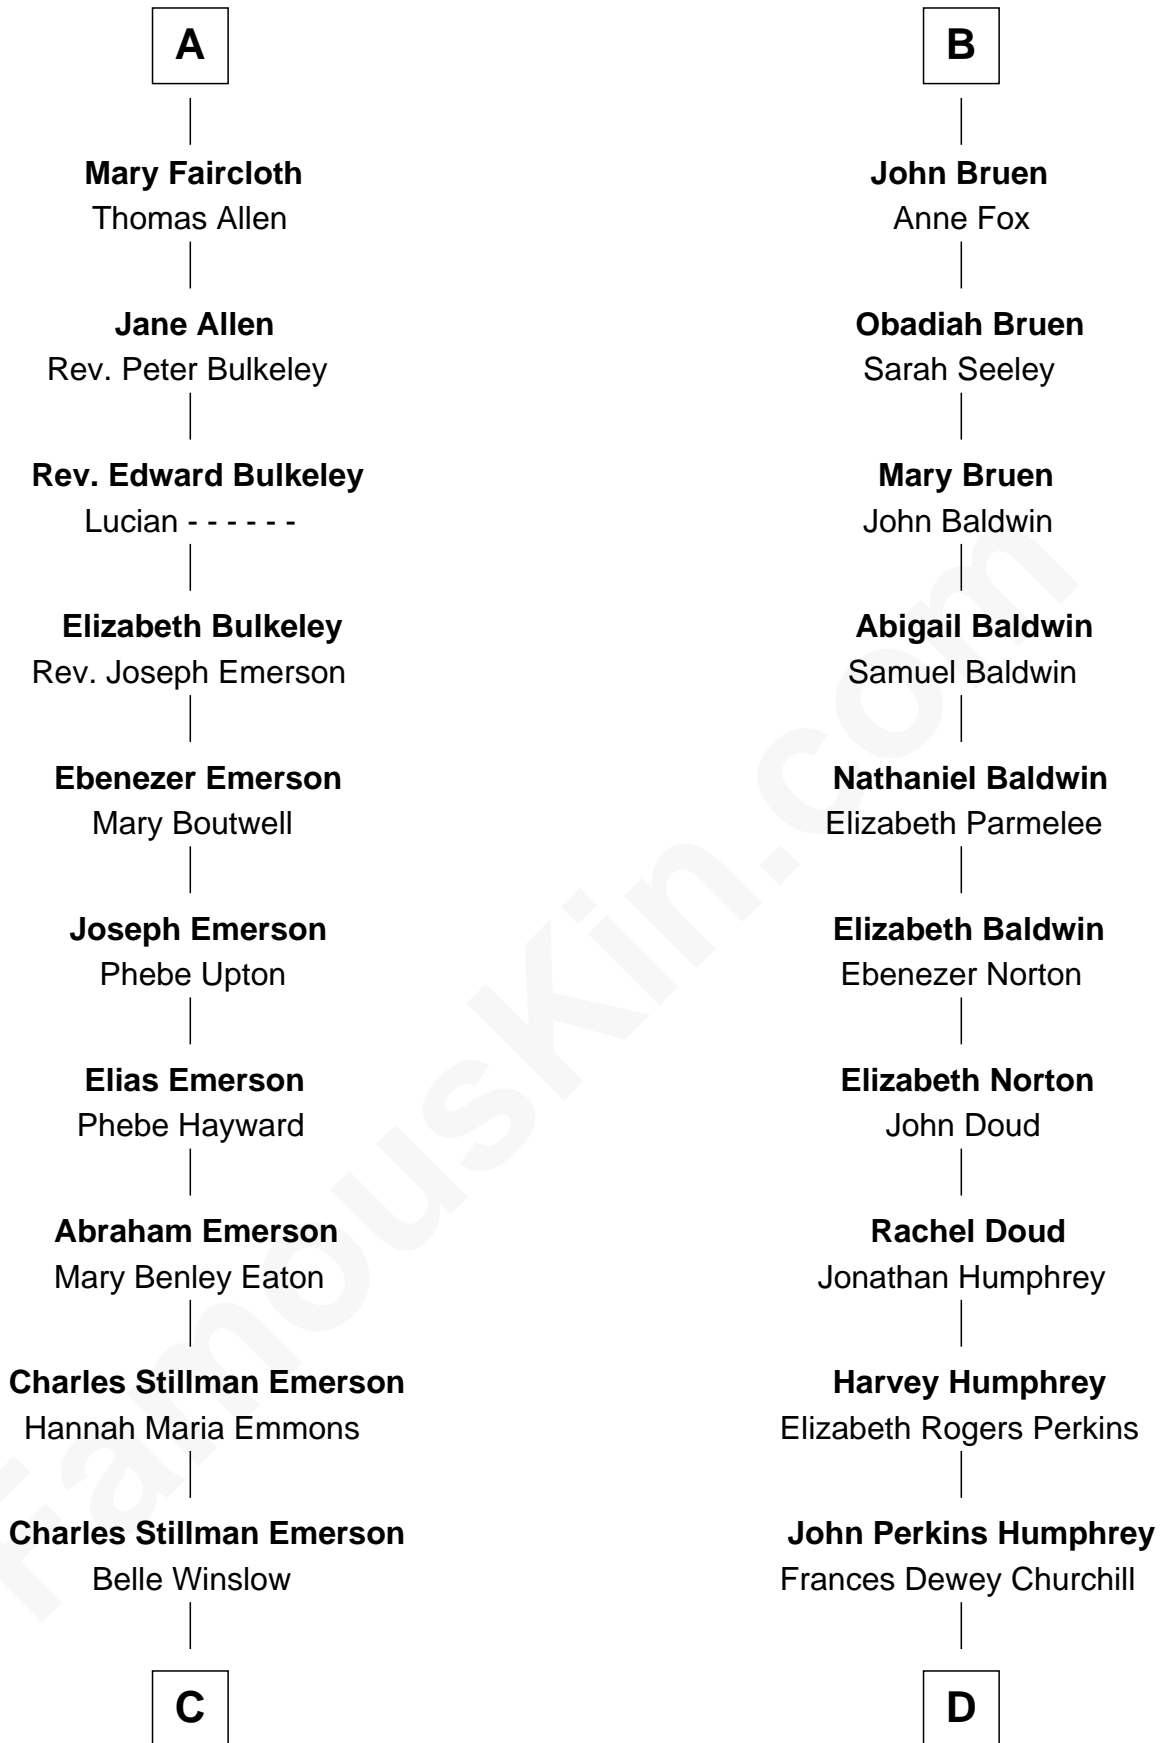

FamousKin.com Relationship Chart of

Alan Shepard

Mercury and Apollo Astronaut

18th cousin of

Humphrey Bogart

Movie Actor

C

Pauline Renza Emerson

Alan Bartlett Shepard

Alan Shepard

Mercury and Apollo Astronaut

D

Maud Humphrey

Dr. Belmont Deforest Bogart

Humphrey Bogart

Movie Actor