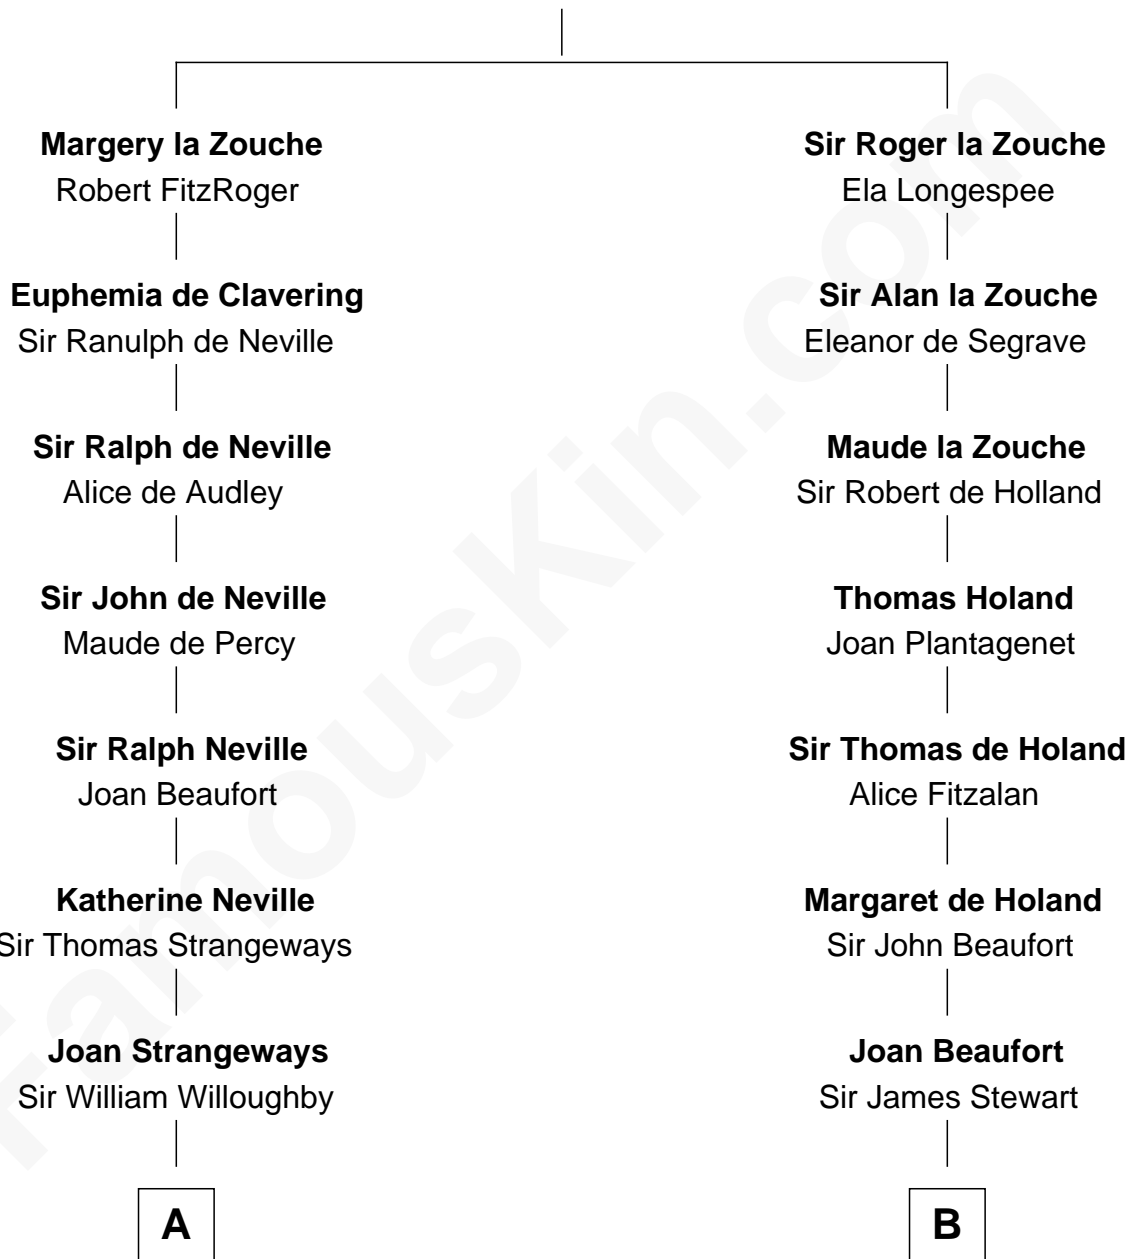

FamousKin.com Relationship Chart of

Alan Shepard

Mercury and Apollo Astronaut

15th cousin 6 times removed of

Patrick Henry

1st and 6th Governor of Virginia

Alan la Zouche

Ellen de Quincy

C

—
Bradbury Bartlett

Mary True

—
Thomas Bradbury Bartlett

Victoria Elizabeth Williams Cilley

—
Annie Elizabeth Bartlett

Frederick Johnson Shepard

—
Alan Bartlett Shepard

Pauline Renza Emerson

—
Alan Shepard

Mercury and Apollo Astronaut

FamousKin.com