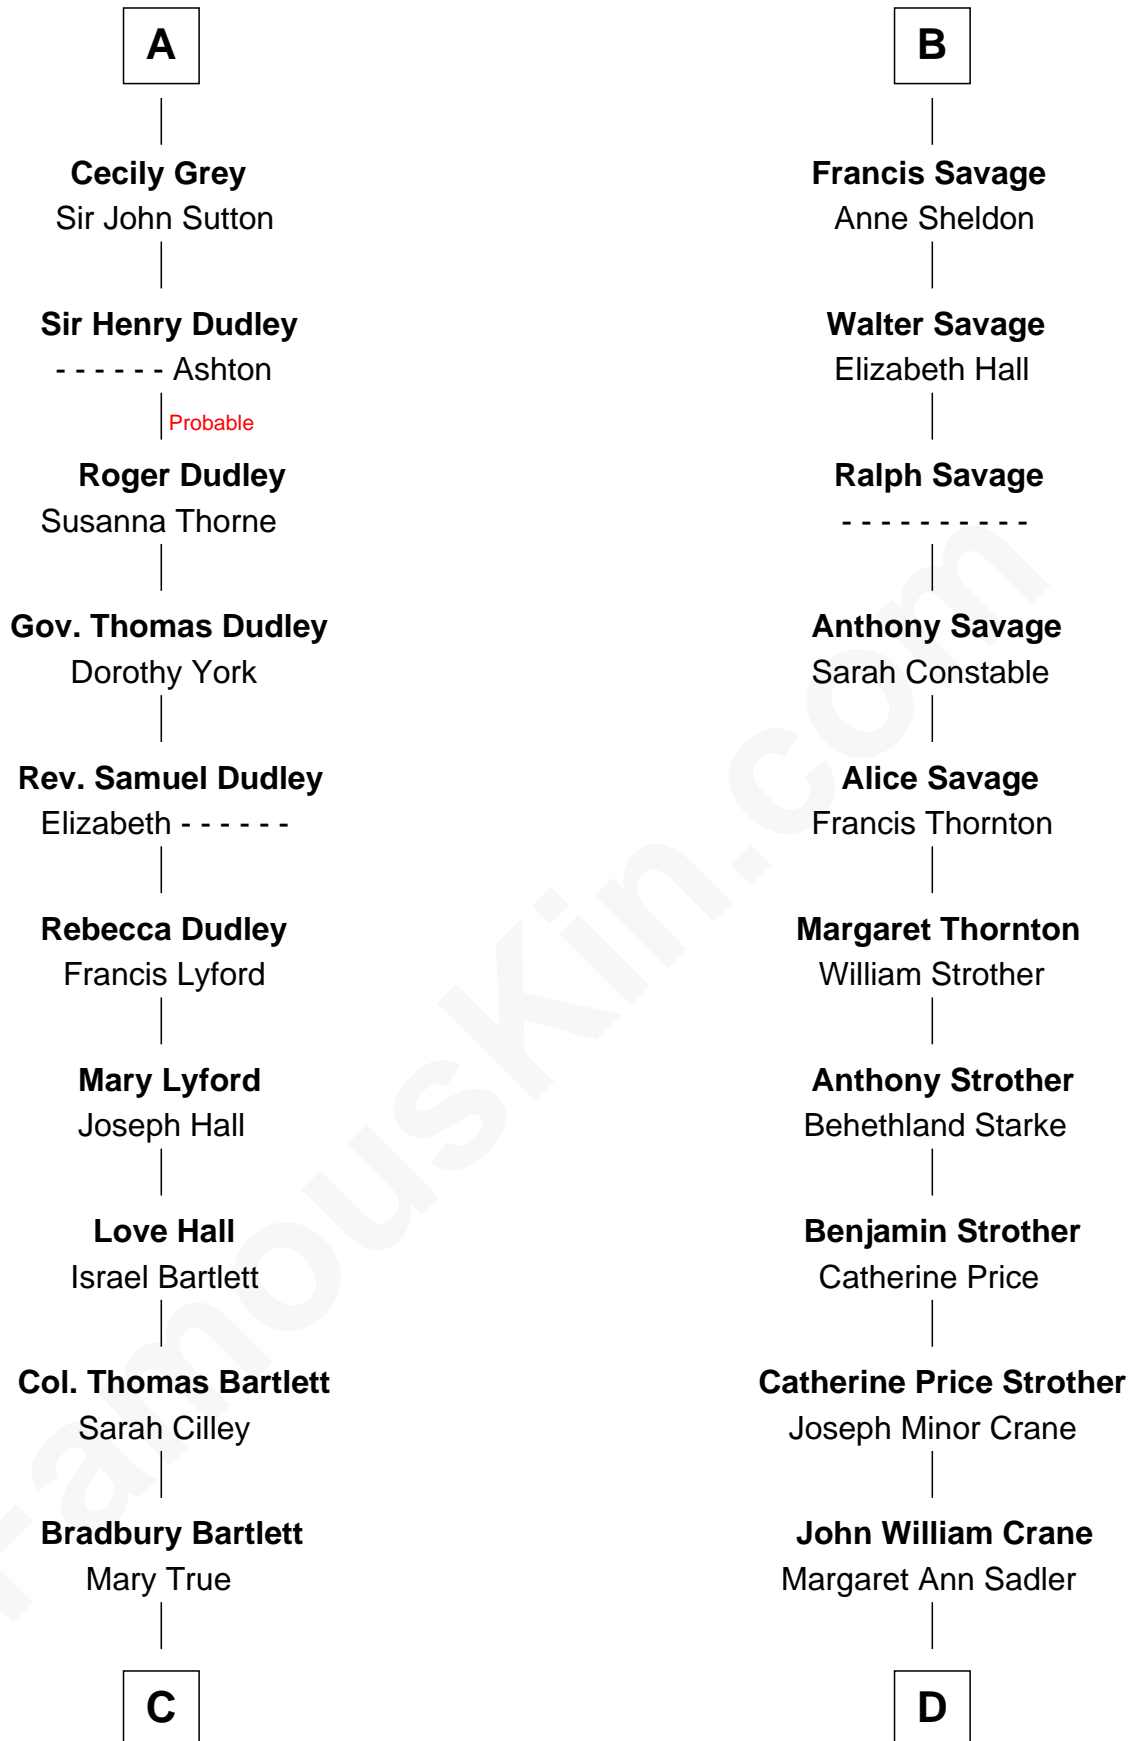

FamousKin.com Relationship Chart of

Alan Shepard

Mercury and Apollo Astronaut

19th cousin 1 time removed of

Randolph Scott

Movie Actor

Bartholomew de Badlesmere

Margaret de Clare

Sir William de Bohun

Elizabeth de Bohun

Sir Richard Fitzalan

Elizabeth Fitzalan

Sir Robert Goushill

Joan Goushill

Sir Thomas Stanley

Katherine Stanley

Sir John Savage

Sir Christopher Savage

Anne Stanley

Sir Christopher Savage

Anne Lygon

B

C

Thomas Bradbury Bartlett
Victoria Elizabeth Williams Cilley

Annie Elizabeth Bartlett
Frederick Johnson Shepard

Alan Bartlett Shepard
Pauline Renza Emerson

Alan Shepard
Mercury and Apollo Astronaut

D

Joseph Minor Crane
Lavinia Lionberger

Lucy Lionberger Crane
George Grant Scott