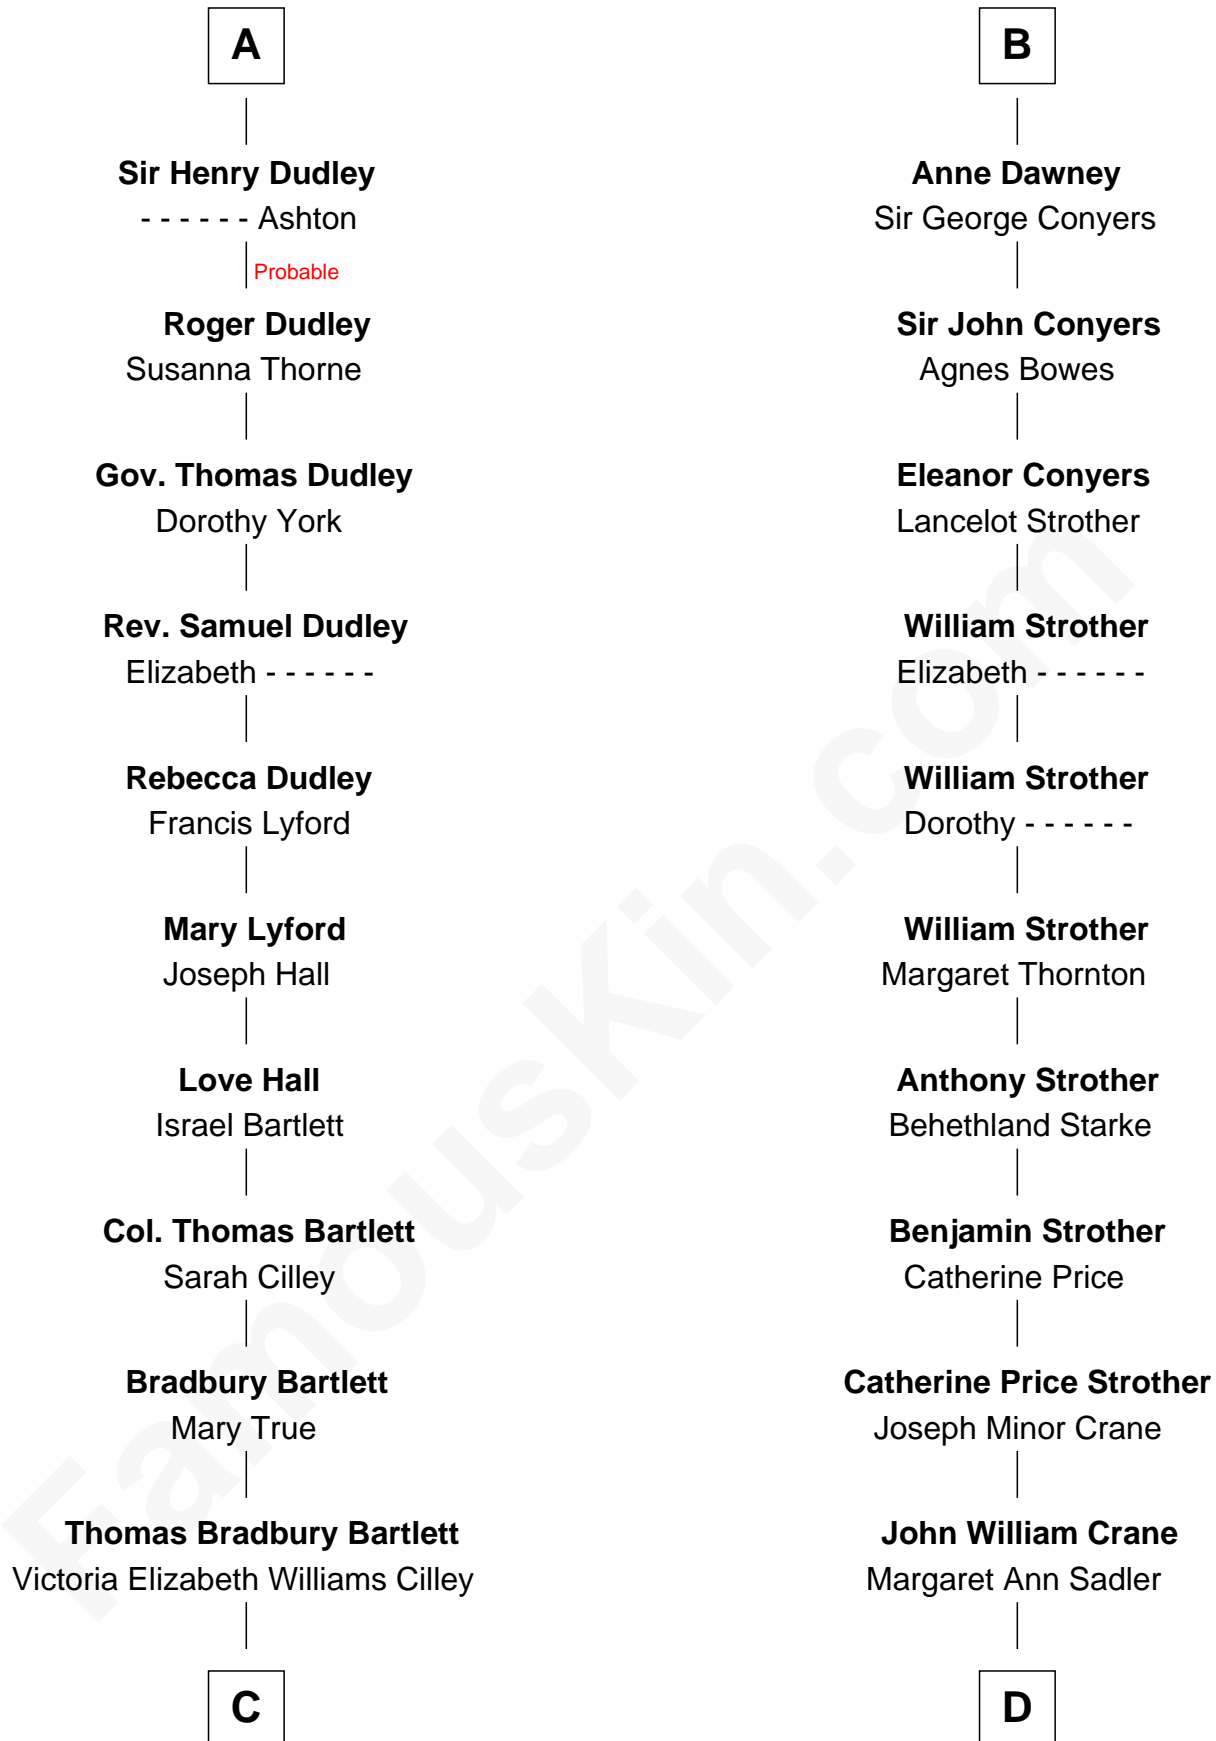

FamousKin.com Relationship Chart of

Alan Shepard

Mercury and Apollo Astronaut

19th cousin of

Randolph Scott

Movie Actor

Ralph de Stafford

*with wife
Margaret de Audley*

Eleanor Aylesbury

William Bonville

Katherine Neville

Humphrey Stafford

Katherine Fray

Cecily Bonville

Thomas Grey

Anne Stafford

Sir Richard Neville

Cecily Grey

Sir John Sutton

Dorothy Neville

Sir John Dawney

A

B

C

Annie Elizabeth Bartlett
Frederick Johnson Shepard

Alan Bartlett Shepard
Pauline Renza Emerson

Alan Shepard
Mercury and Apollo Astronaut

D

Joseph Minor Crane
Lavinia Lionberger

Lucy Lionberger Crane
George Grant Scott