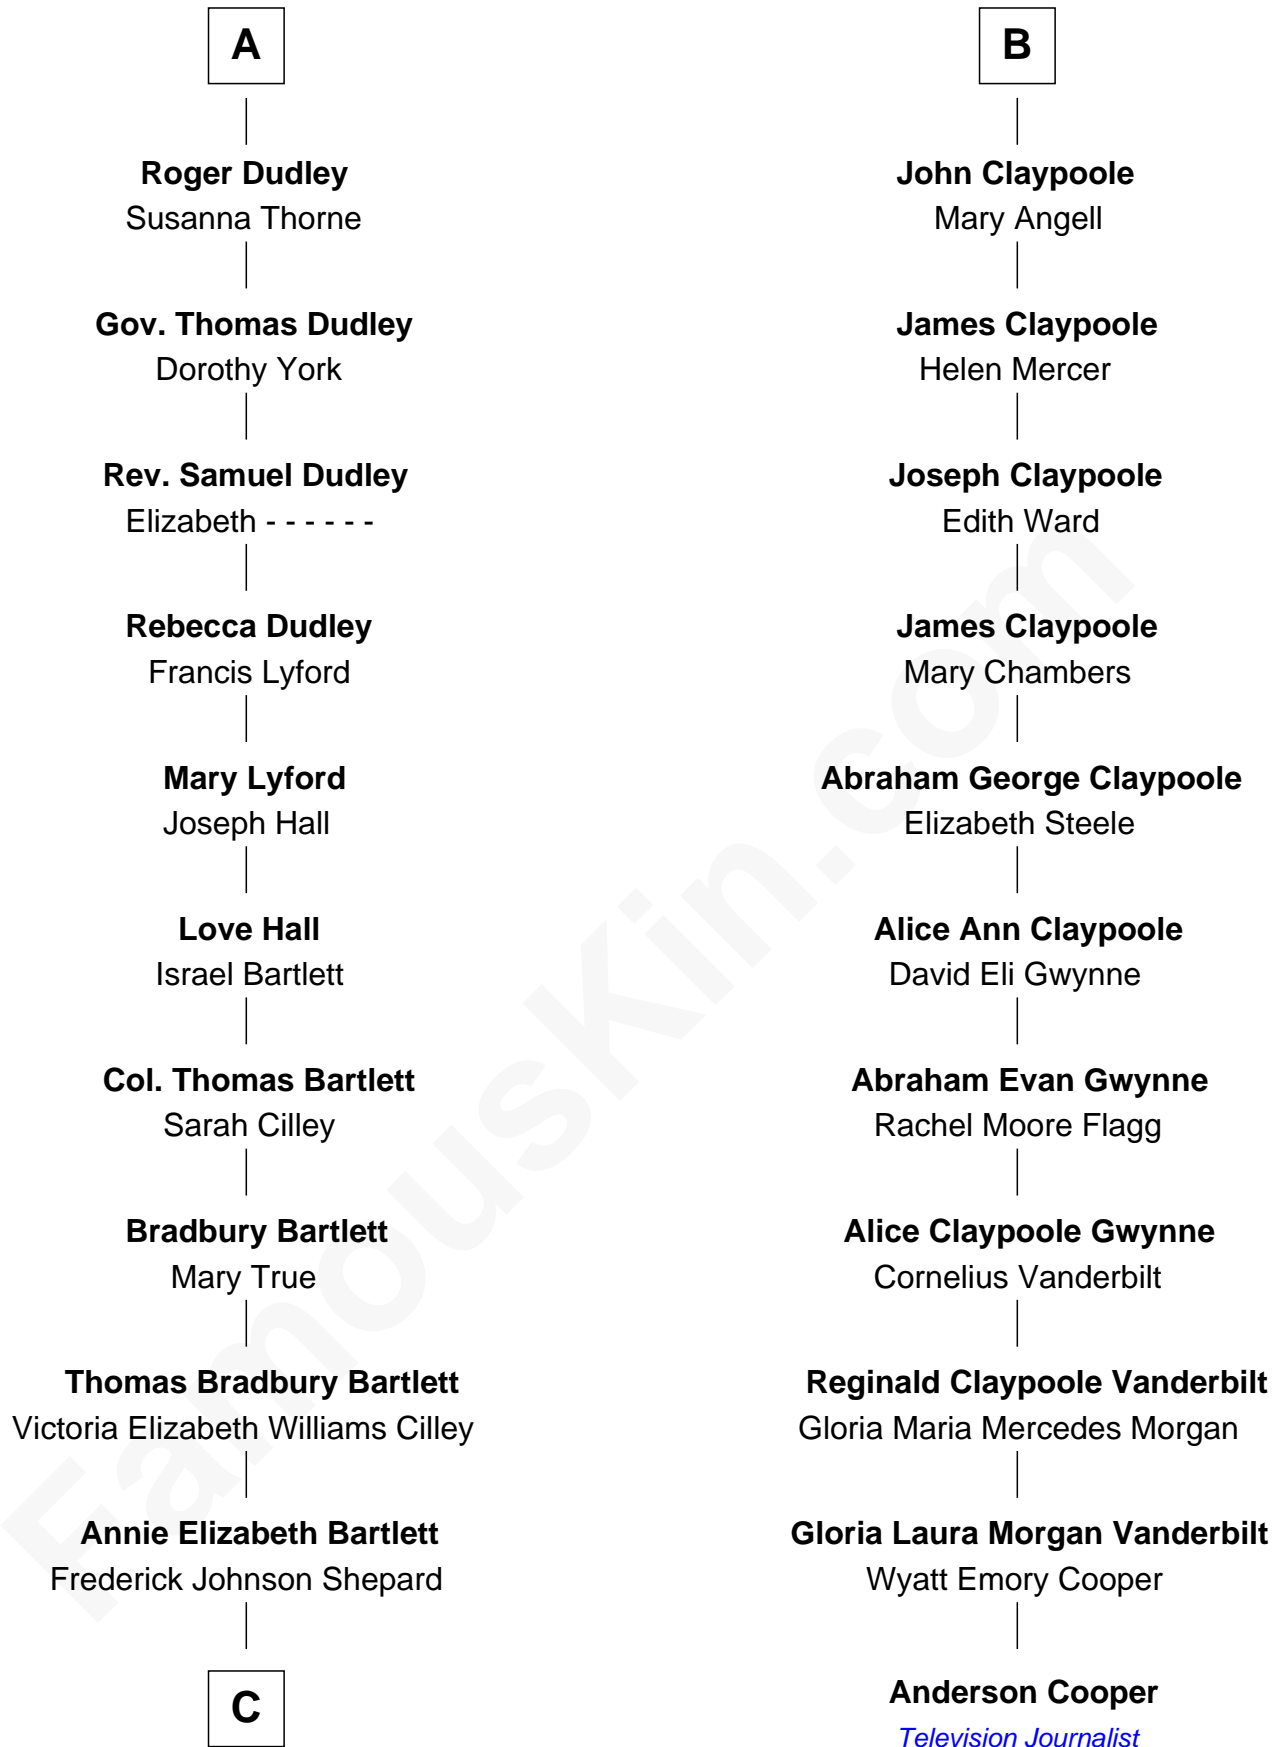

FamousKin.com

Relationship Chart of

Alan Shepard

Mercury and Apollo Astronaut

17th cousin 1 time removed of

Anderson Cooper
Television Journalist

Richard Fitzalan
Eleanor Plantagenet

Alice Fitzalan
Sir Thomas de Holand

Sir Richard Fitzalan
Elizabeth de Bohun

Elizabeth Fitzalan
Sir Robert Goushill

Elizabeth Goushill
Sir Robert Wingfield

Sir Henry Wingfield
Elizabeth Rookes

Robert Wingfield
Margery Quarles

Robert Wingfield
Elizabeth Cecil

Dorothy Wingfield
Adam Claypoole

B

C

—
Alan Bartlett Shepard
Pauline Renza Emerson

—
Alan Shepard
Mercury and Apollo Astronaut

FamousKin.com