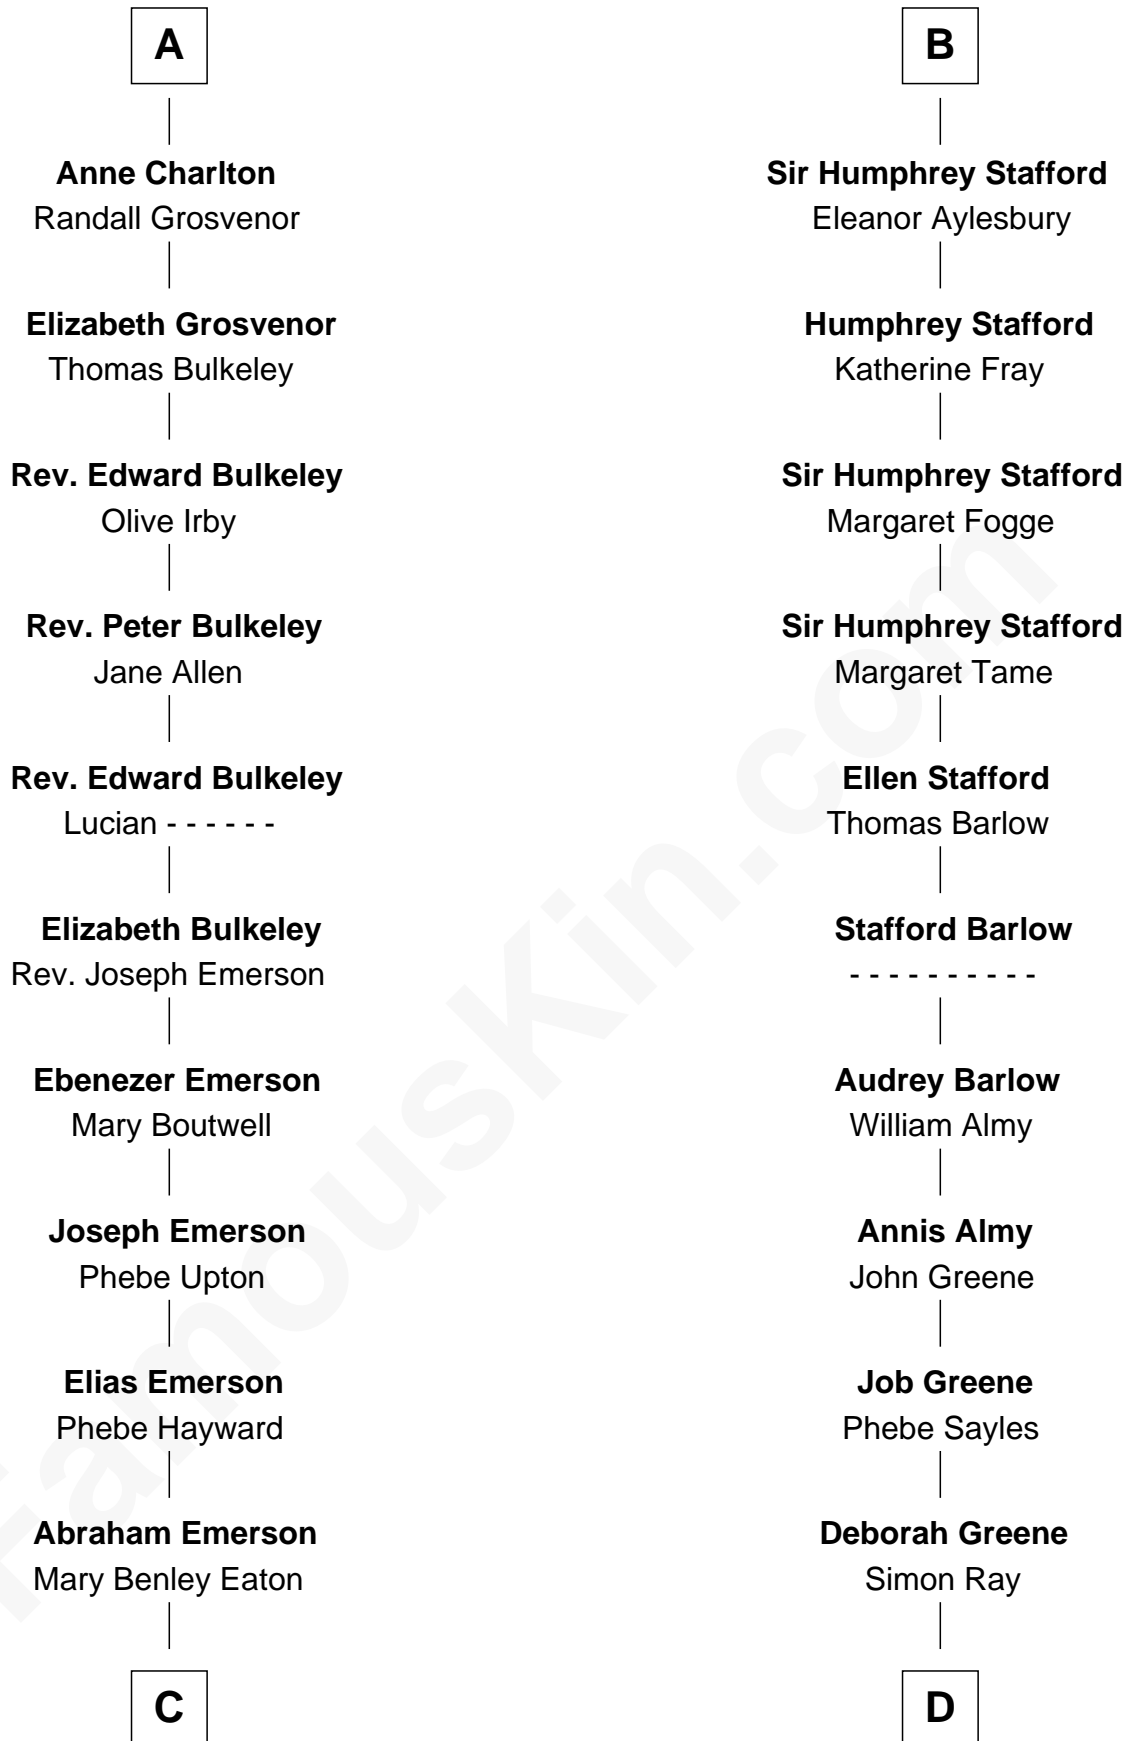

FamousKin.com Relationship Chart of

Alan Shepard

Mercury and Apollo Astronaut

20th cousin of

Julia (Ward) Howe

Author of "The Battle Hymn of the Republic"

Sir Roger de Somery

Nichole d'Aubenev

Mercury and Apollo Astronaut

D

Anna Ray

Samuel Ward

Samuel Ward

Phebe Greene

Samuel Ward

Julia Rush Cutler