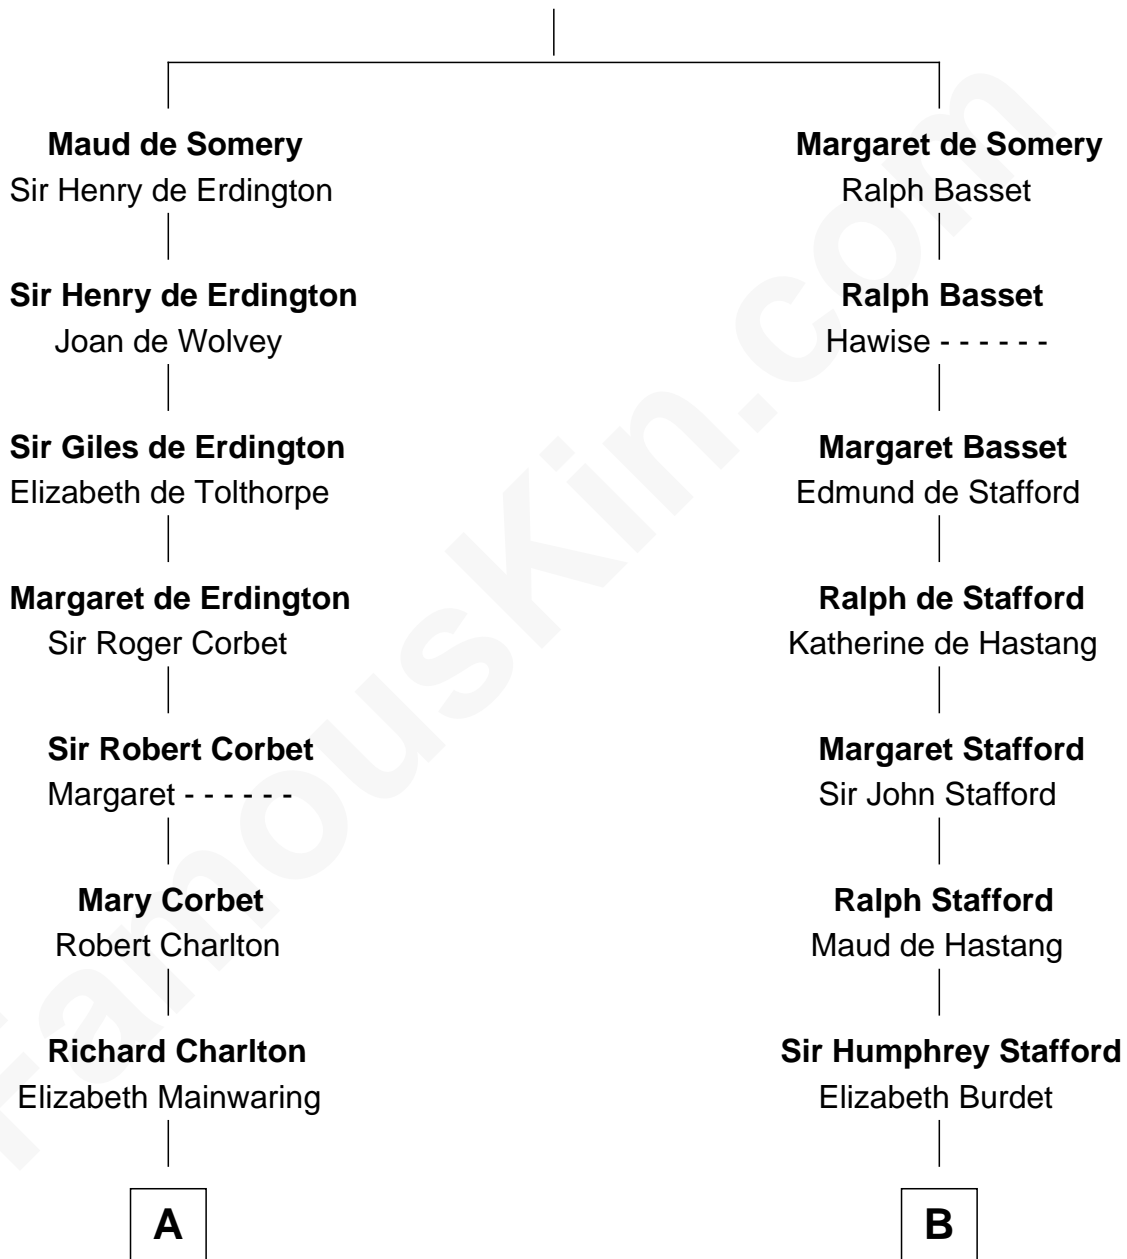

FamousKin.com Relationship Chart of

Alan Shepard

Mercury and Apollo Astronaut

20th cousin of

Julia (Ward) Howe

Author of "The Battle Hymn of the Republic"

Sir Roger de Somery

Nichole d'Aubenev

Mercury and Apollo Astronaut

D

Anna Ray

Samuel Ward

Samuel Ward

Phebe Greene

Samuel Ward

Julia Rush Cutler