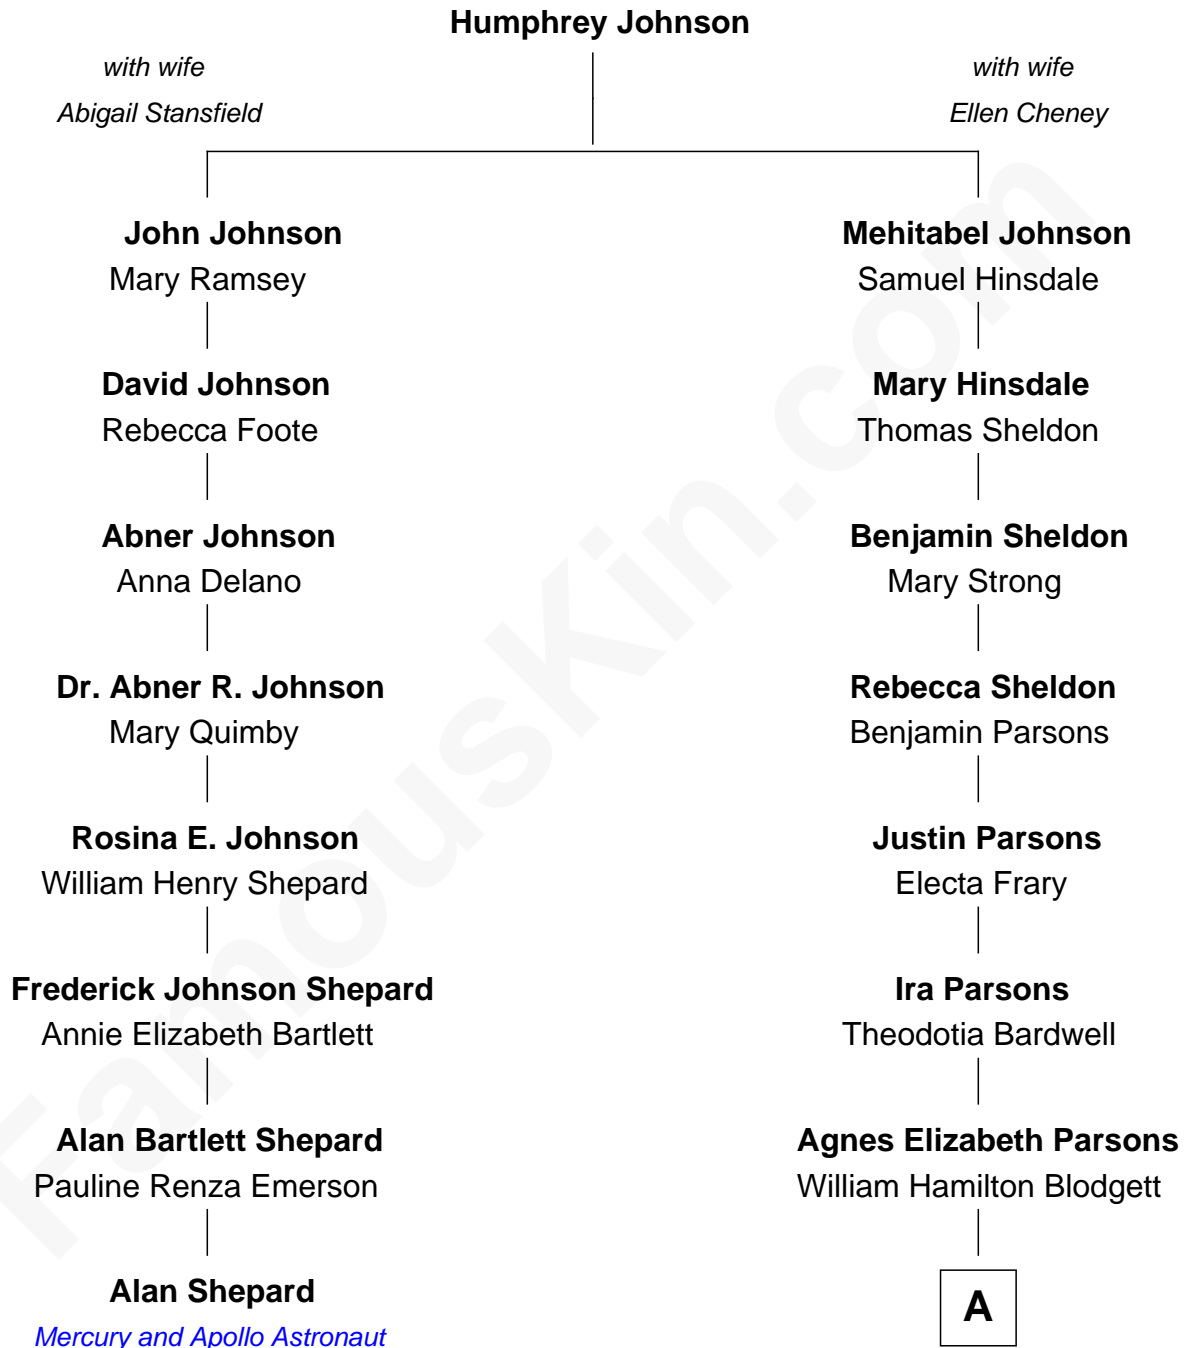

FamousKin.com

Relationship Chart of

Alan Shepard

Mercury and Apollo Astronaut

7th cousin 4 times removed of

Kate Upton

Sports Illustrated Swimsuit Cover Model

A

Carrie A. Blodgett
Cassius Marcellus Upton

Frederick Stanley Upton
Margaret M. Beckley

Stephen Edward Upton
Elizabeth Brooks Vial

Jefferson Matthew Upton
Shelley Fawn Davis

Kate Upton
Model and Actress