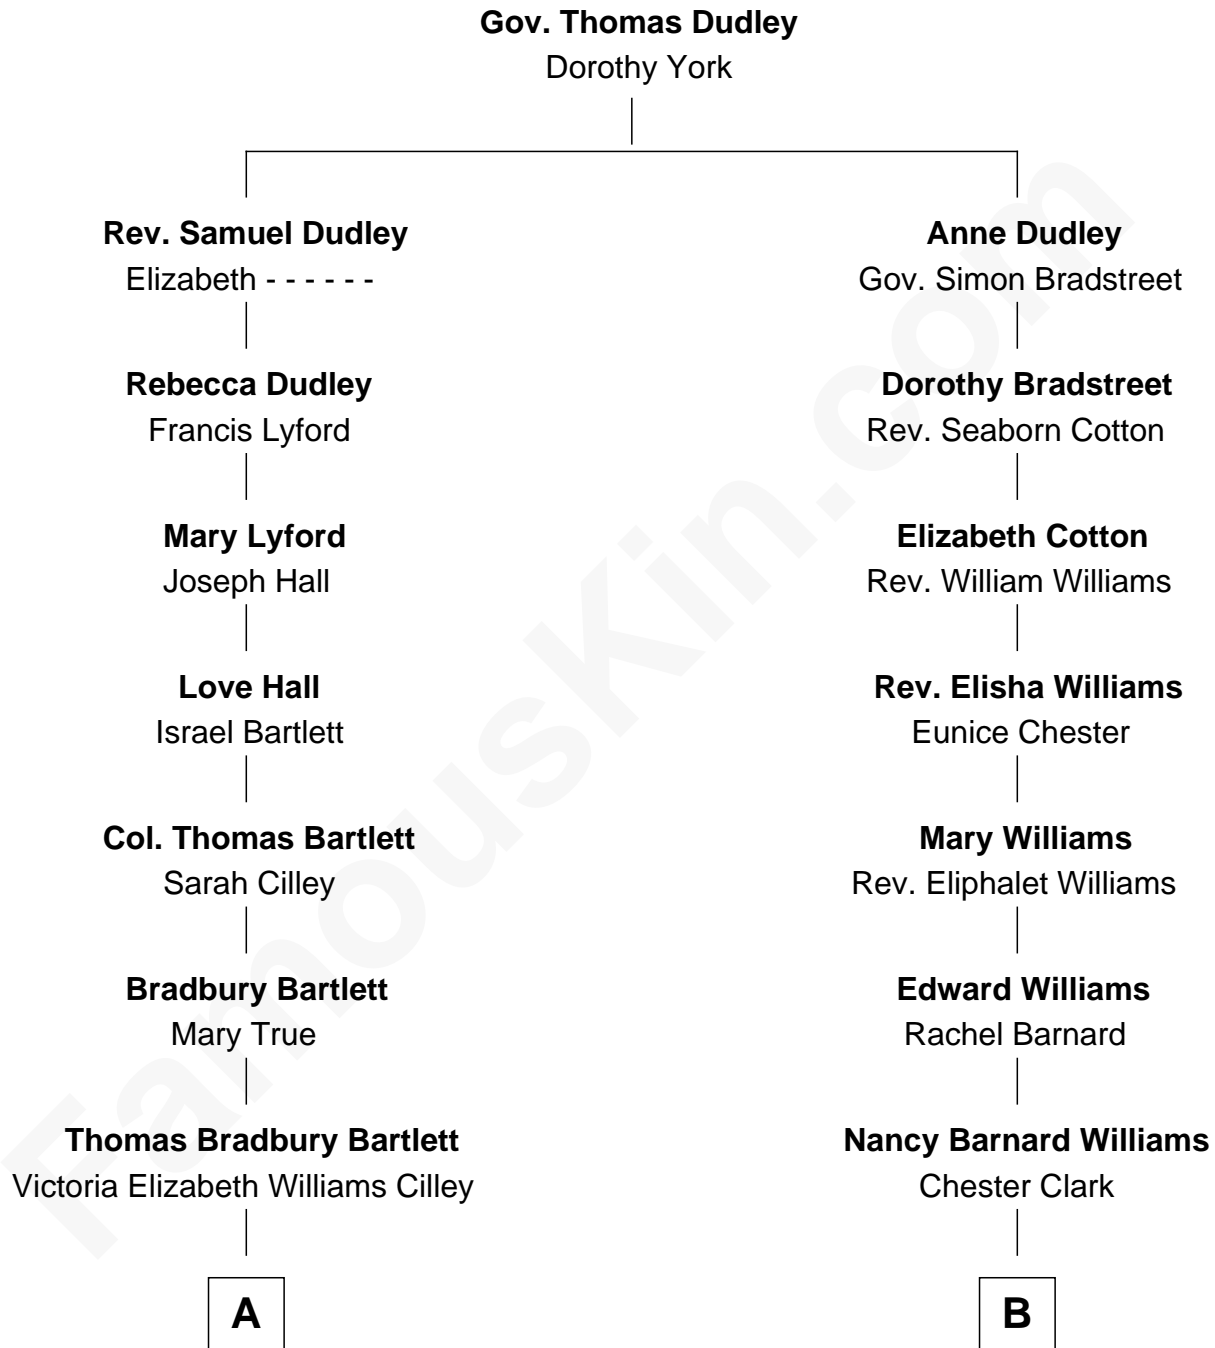

FamousKin.com Relationship Chart of

Alan Shepard

Mercury and Apollo Astronaut

9th cousin 3 times removed of

Kate Upton

Sports Illustrated Swimsuit Cover Model

A

Annie Elizabeth Bartlett
Frederick Johnson Shepard

Alan Bartlett Shepard
Pauline Renza Emerson

Alan Shepard
Mercury and Apollo Astronaut

B

Susan Wright Clark
Rev. Josiah Tyler

William Chester Tyler
Laura Leland Brooks

Margaret Hastings Tyler
Charles Henry Vial

Elizabeth Brooks Vial
Stephen Edward Upton

Jefferson Matthew Upton
Shelley Fawn Davis

Kate Upton
Model and Actress