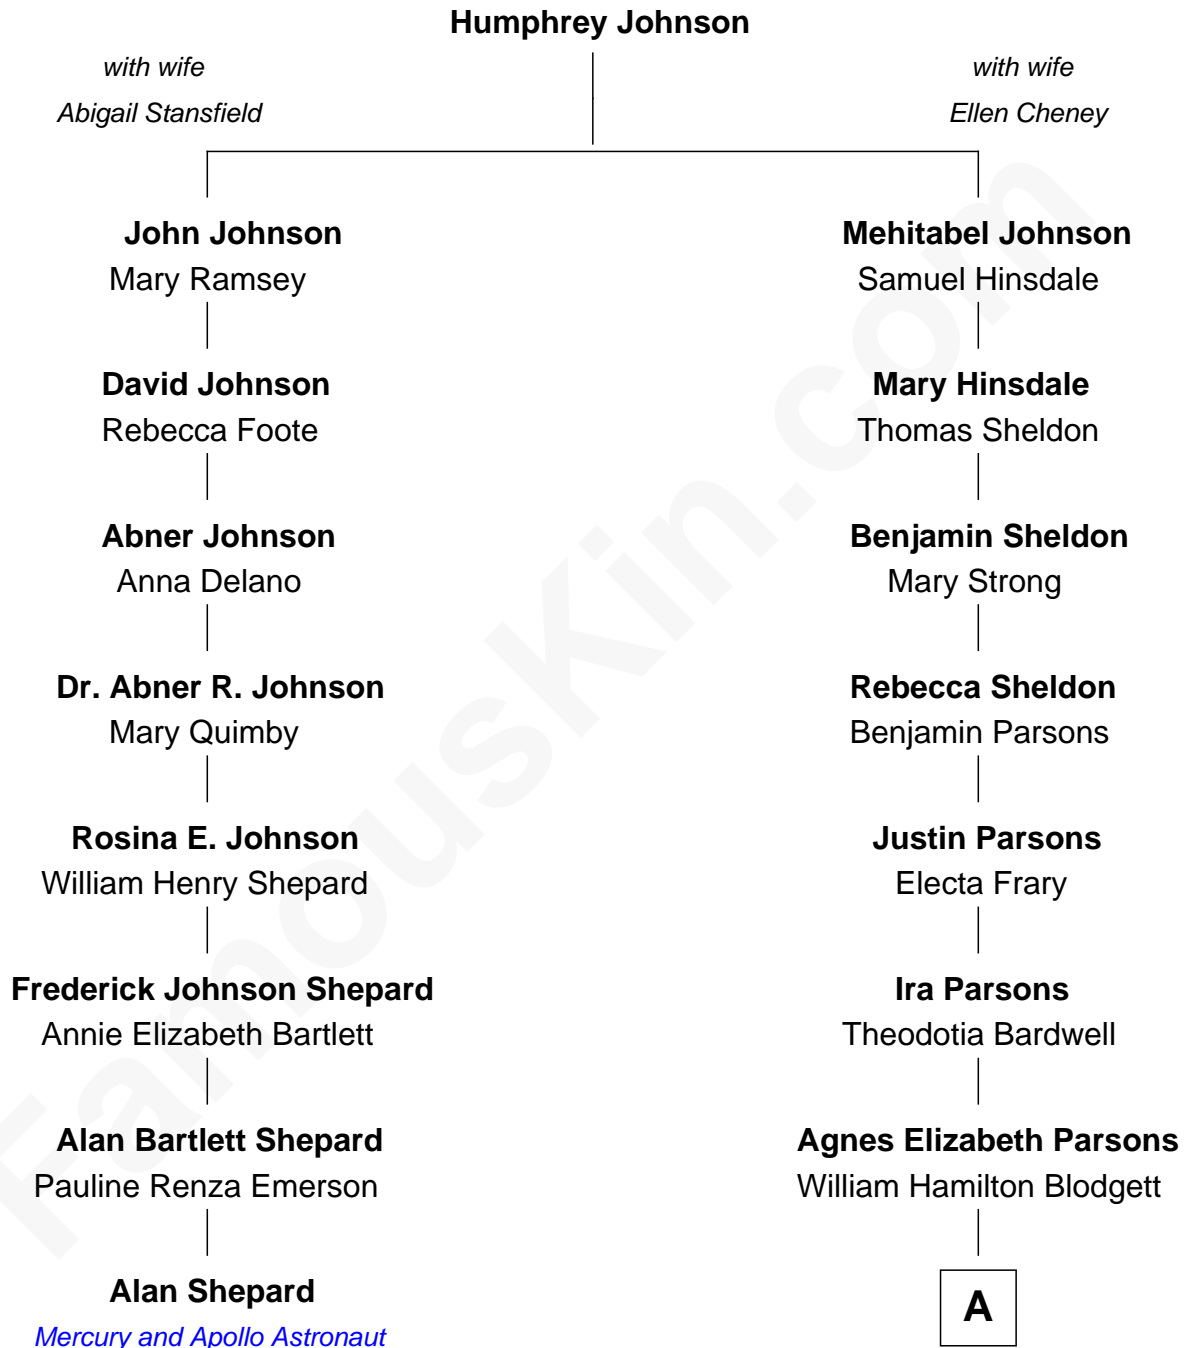

FamousKin.com

Relationship Chart of

Alan Shepard

Mercury and Apollo Astronaut

7th cousin 1 time removed of

Frederick Upton

Co-Founder of Whirlpool Corporation