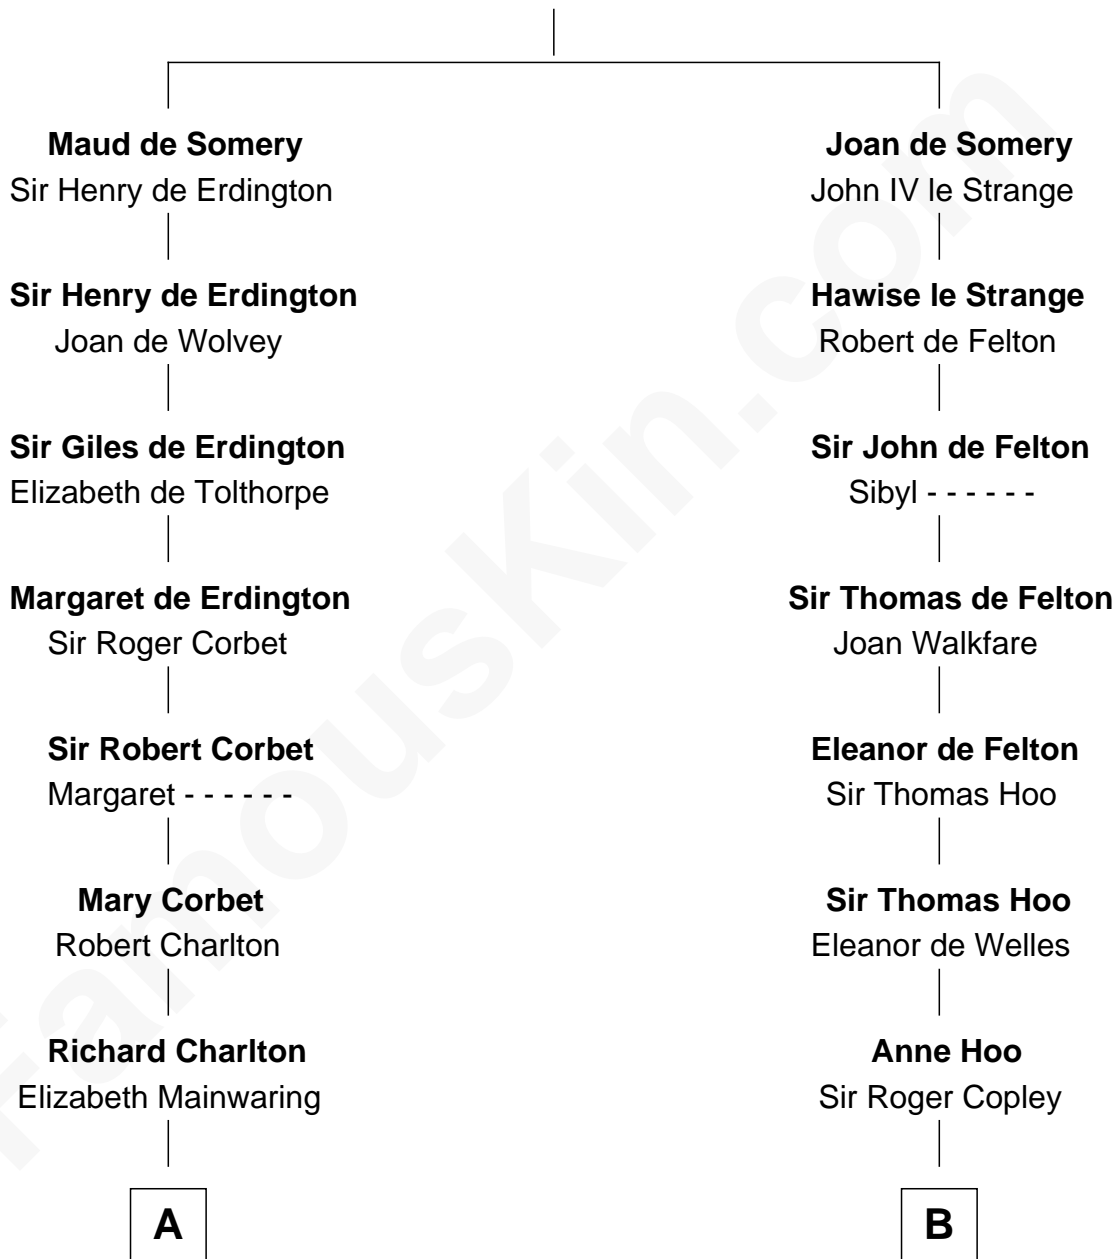

FamousKin.com Relationship Chart of

Alan Shepard

Mercury and Apollo Astronaut

20th cousin 1 time removed of

Ray Bradbury

Author of The Martian Chronicles

Sir Roger de Somery

Nichole d'Aubenev

Mercury and Apollo Astronaut

D

Samuel Bradbury

Frances Mary Rohead

Samuel Irving Bradbury

Mary Adell Spaulding

Samuel Hinkston Bradbury

Minnie Alice Davis