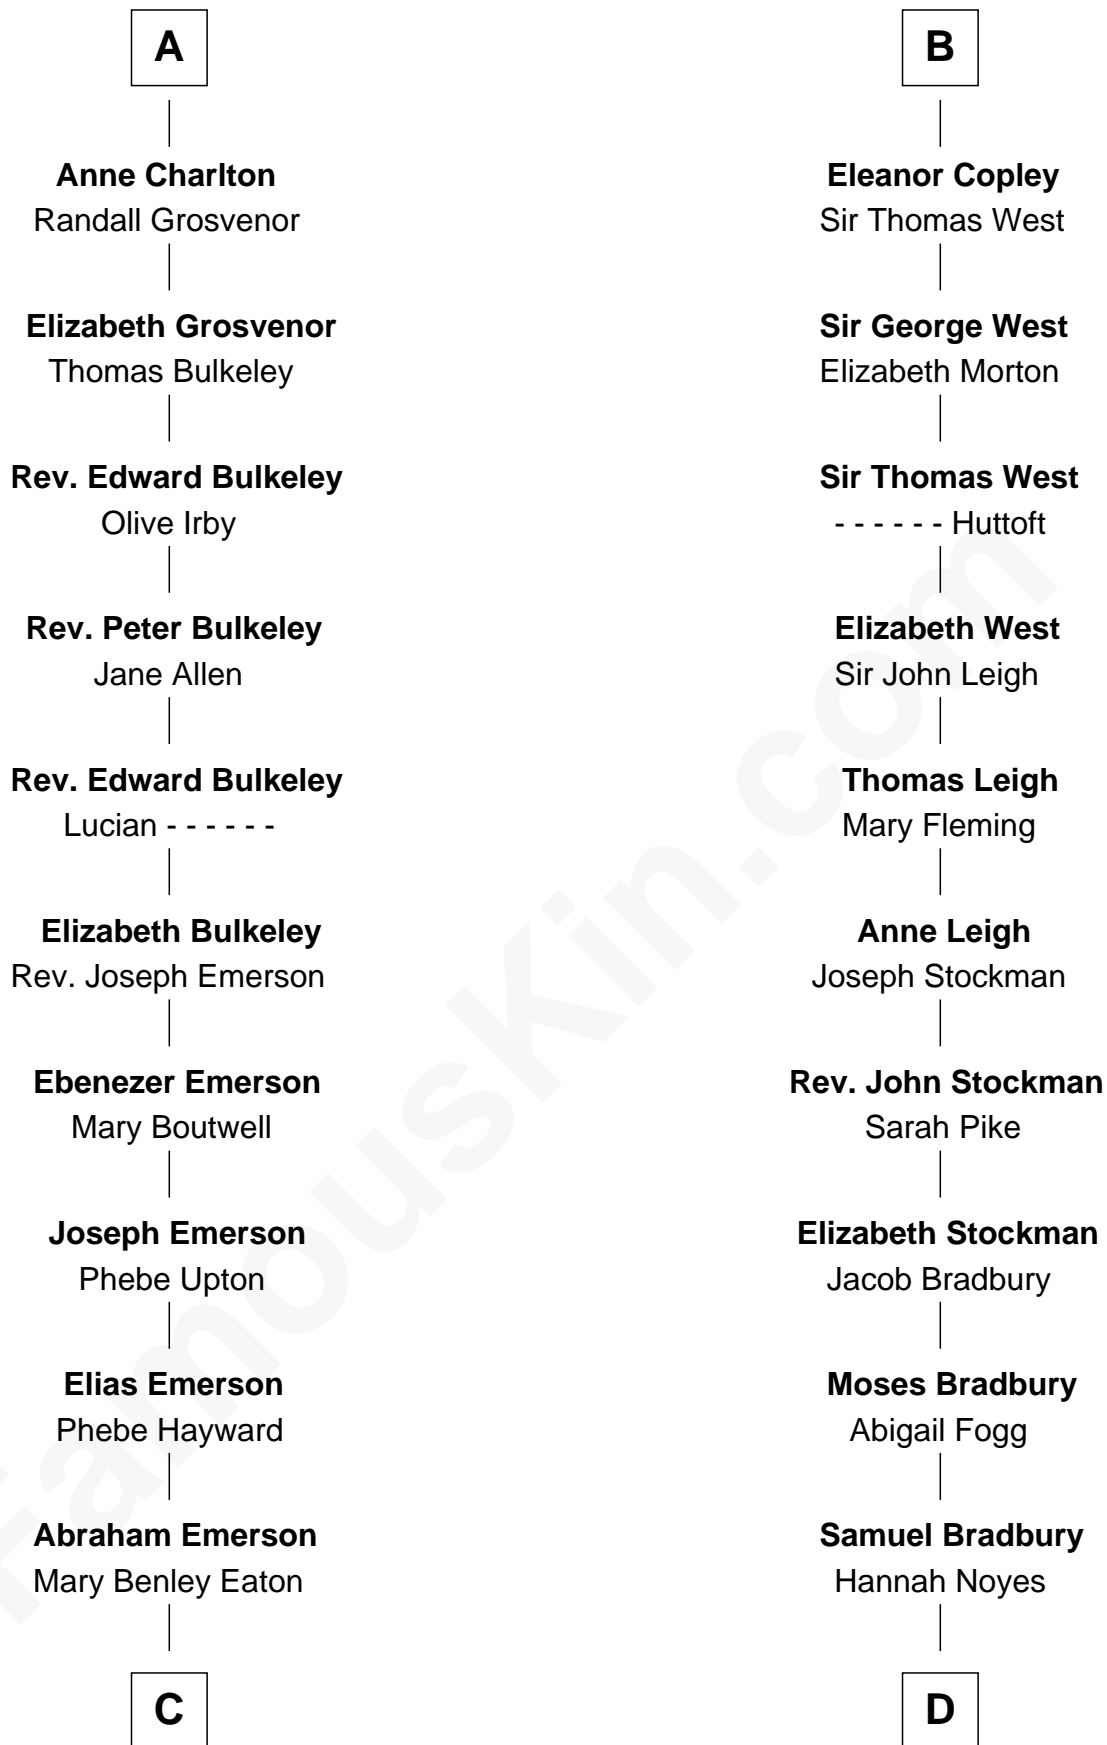

FamousKin.com Relationship Chart of

Alan Shepard

Mercury and Apollo Astronaut

20th cousin 1 time removed of

Ray Bradbury

Author of The Martian Chronicles

Sir Roger de Somery

Nichole d'Aubenev