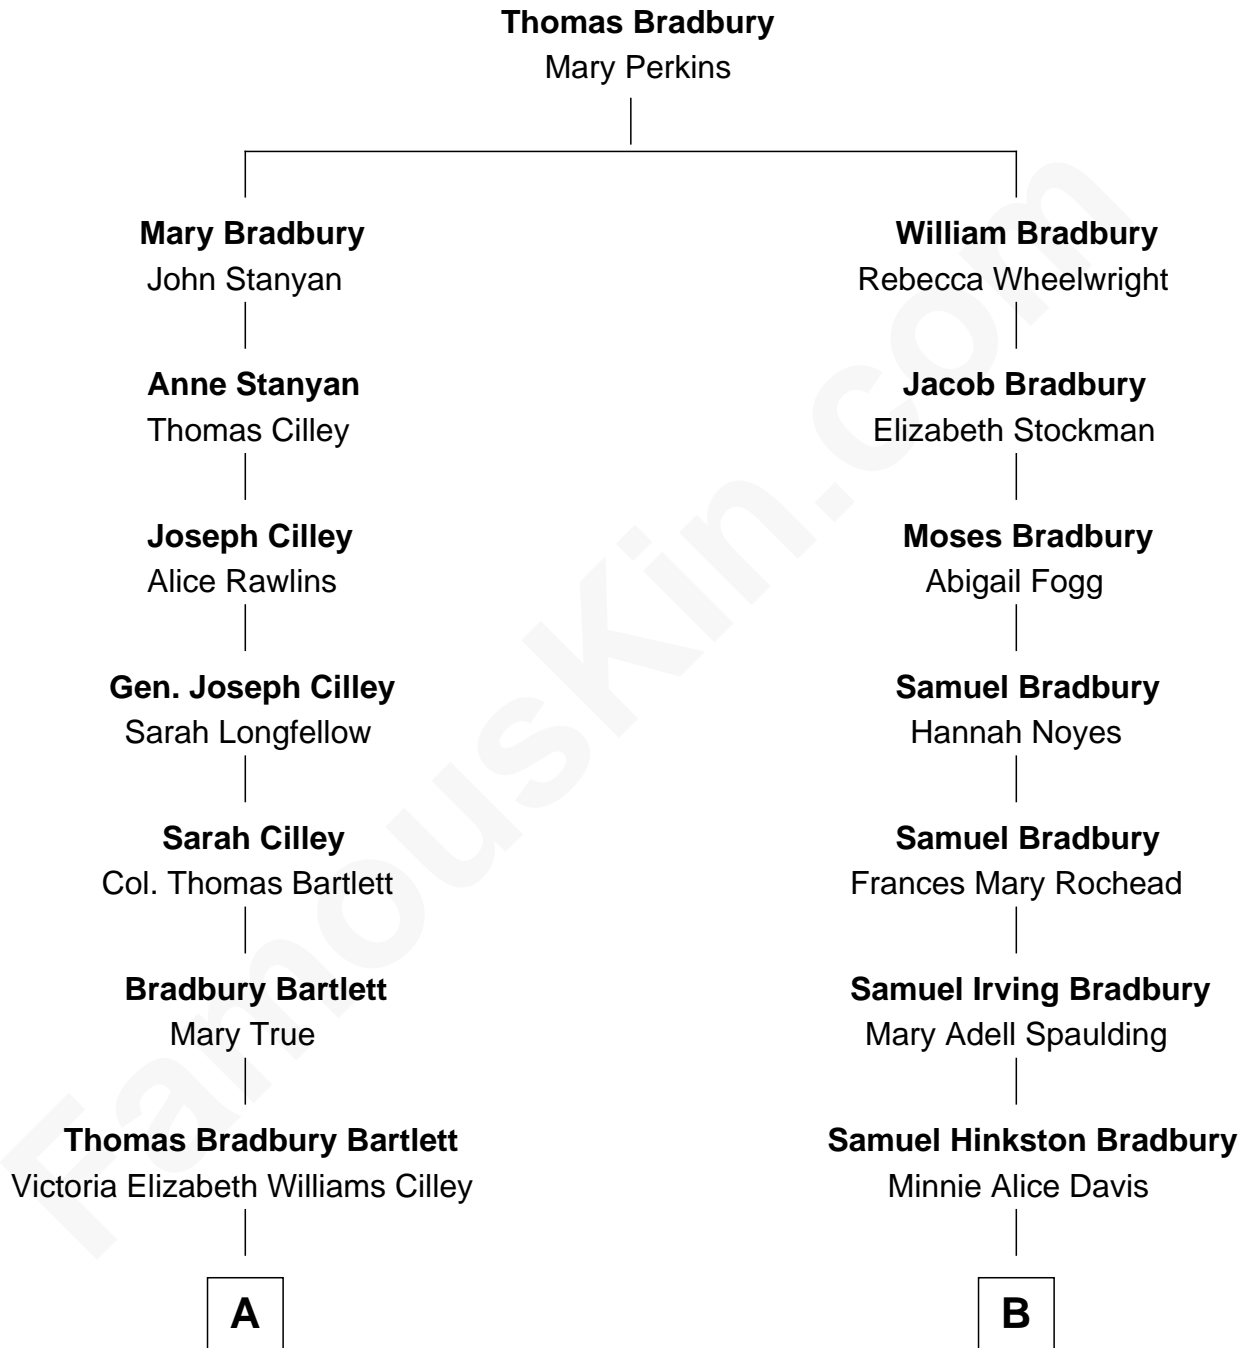

FamousKin.com Relationship Chart of

Alan Shepard

Mercury and Apollo Astronaut

8th cousin 1 time removed of

Ray Bradbury

Author of The Martian Chronicles

A

Annie Elizabeth Bartlett
Frederick Johnson Shepard

Alan Bartlett Shepard
Pauline Renza Emerson

Alan Shepard
Mercury and Apollo Astronaut

B

Leonard Spaulding Bradbury
Esther Marie Moberg

Ray Bradbury
Author of The Martian Chronicles

FamousKin.com