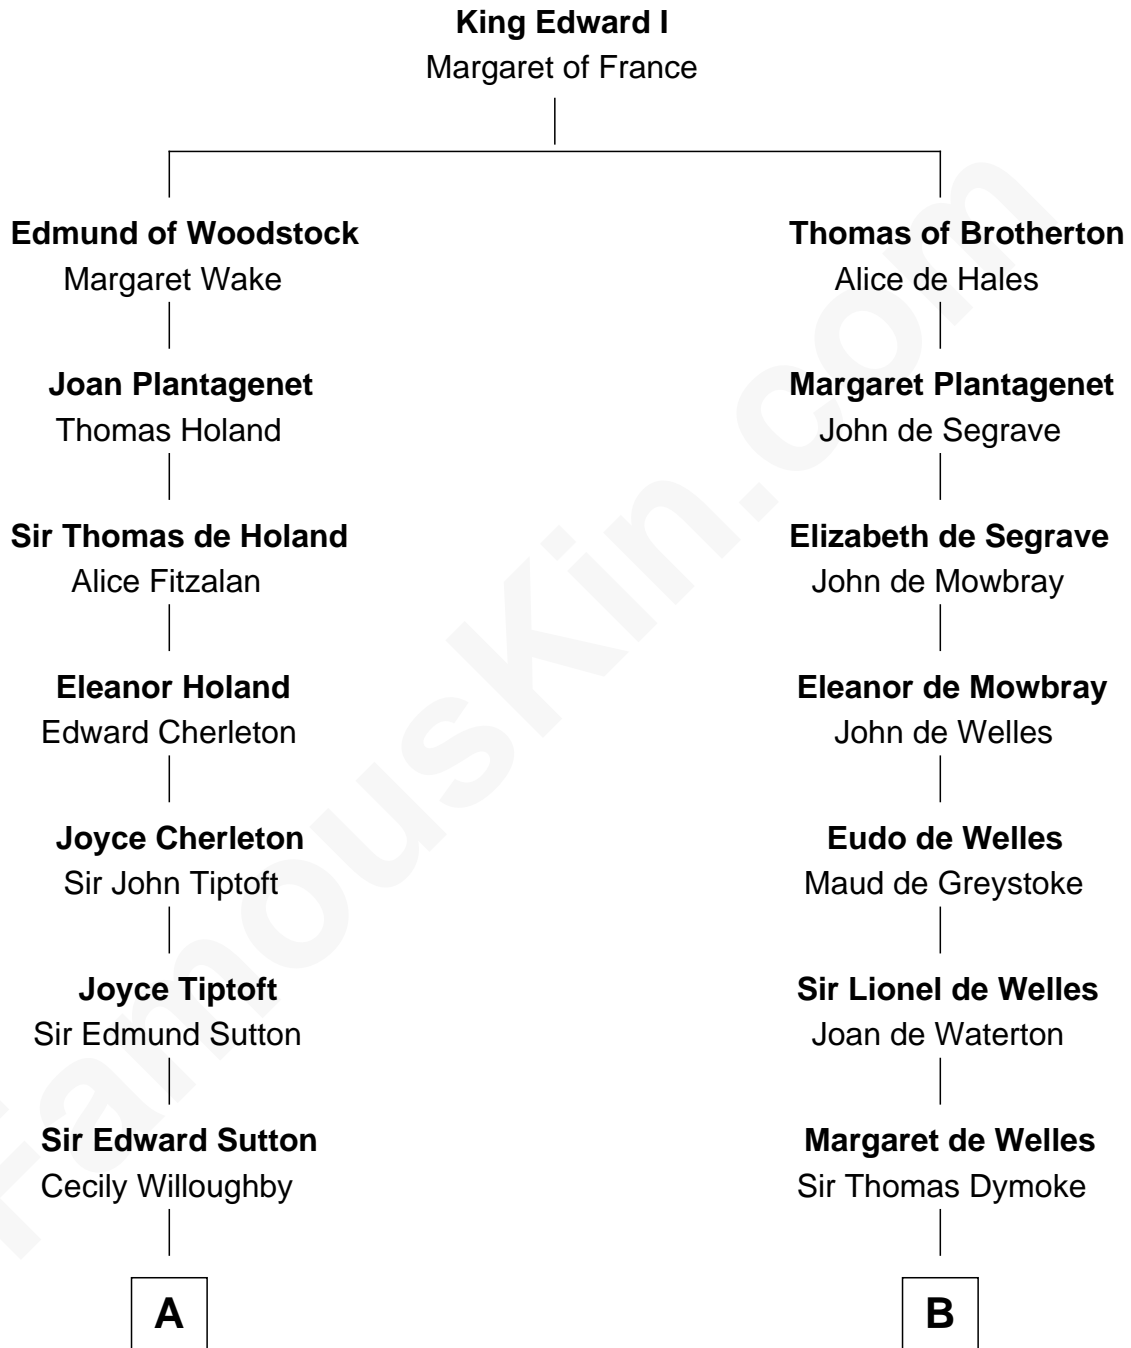

# FamousKin.com Relationship Chart of

**Alan Shepard**

*Mercury and Apollo Astronaut*

20th cousin 1 time removed of

**Ray Bradbury**

*Author of The Martian Chronicles*

**C**

**Thomas Bradbury Bartlett**  
Victoria Elizabeth Williams Cilley

**Annie Elizabeth Bartlett**  
Frederick Johnson Shepard

**Alan Bartlett Shepard**  
Pauline Renza Emerson

**Alan Shepard**  
*Mercury and Apollo Astronaut*

**D**

**Samuel Bradbury**  
Frances Mary Rohead

**Samuel Irving Bradbury**  
Mary Adell Spaulding

**Samuel Hinkston Bradbury**  
Minnie Alice Davis

**Leonard Spaulding Bradbury**  
Esther Marie Moberg

**Ray Bradbury**  
*Author of The Martian Chronicles*