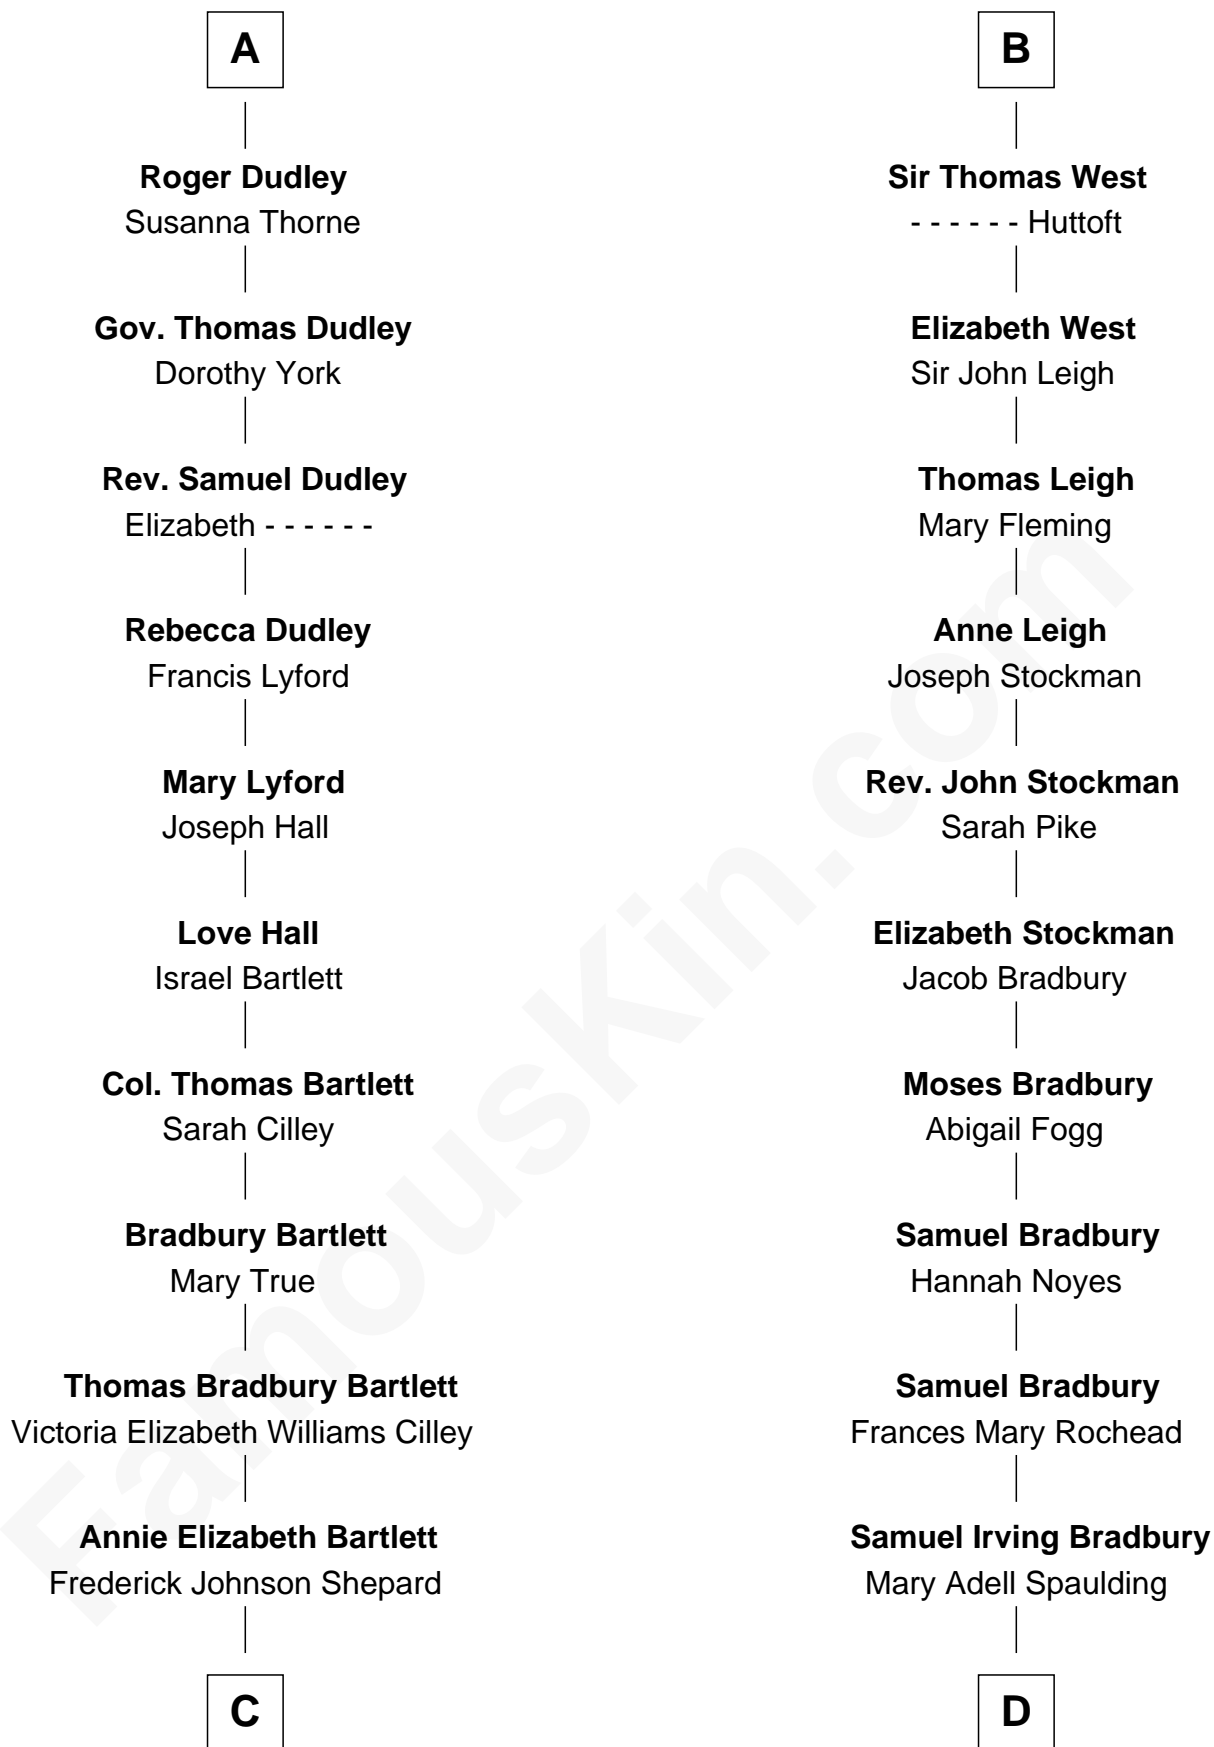

# FamousKin.com Relationship Chart of

**Alan Shepard**

*Mercury and Apollo Astronaut*

18th cousin 1 time removed of

**Ray Bradbury**

*Author of The Martian Chronicles*

**C**

**Alan Bartlett Shepard**  
Pauline Renza Emerson

**Alan Shepard**  
*Mercury and Apollo Astronaut*

**D**

**Samuel Hinkston Bradbury**  
Minnie Alice Davis

**Leonard Spaulding Bradbury**  
Esther Marie Moberg

**Ray Bradbury**  
*Author of The Martian Chronicles*