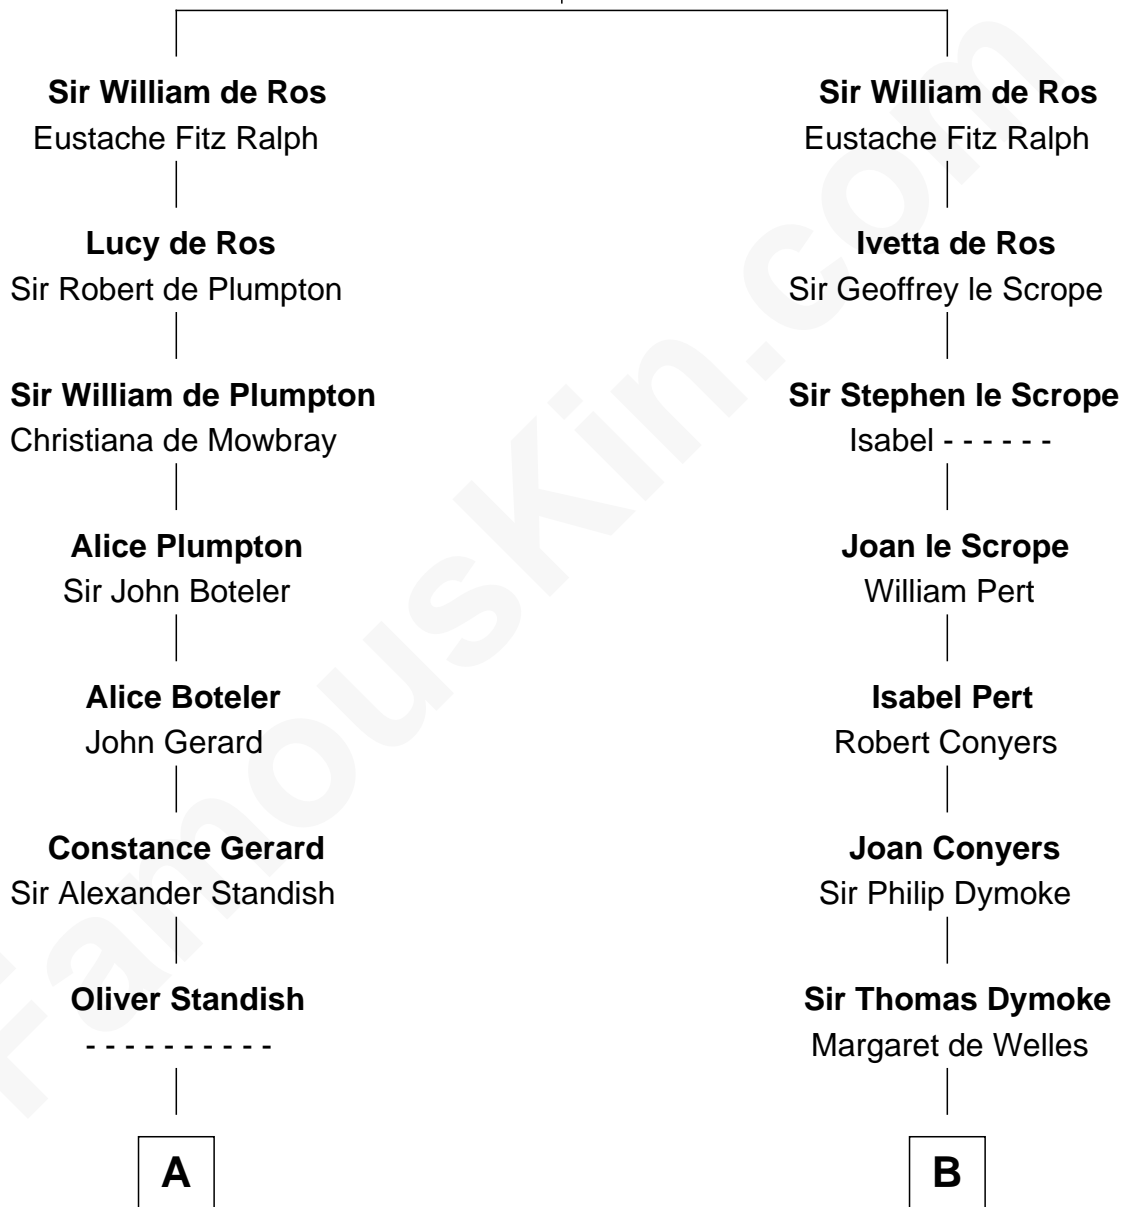

FamousKin.com Relationship Chart of

Alan Shepard

Mercury and Apollo Astronaut

21st cousin of

Ray Bradbury

Author of The Martian Chronicles

Sir William de Ros

Lucy FitzPiers

Alan Bartlett Shepard

Alan Shepard

Mercury and Apollo Astronaut

D

Samuel Bradbury

Frances Mary Rothead

Samuel Irving Bradbury

Mary Adell Spaulding