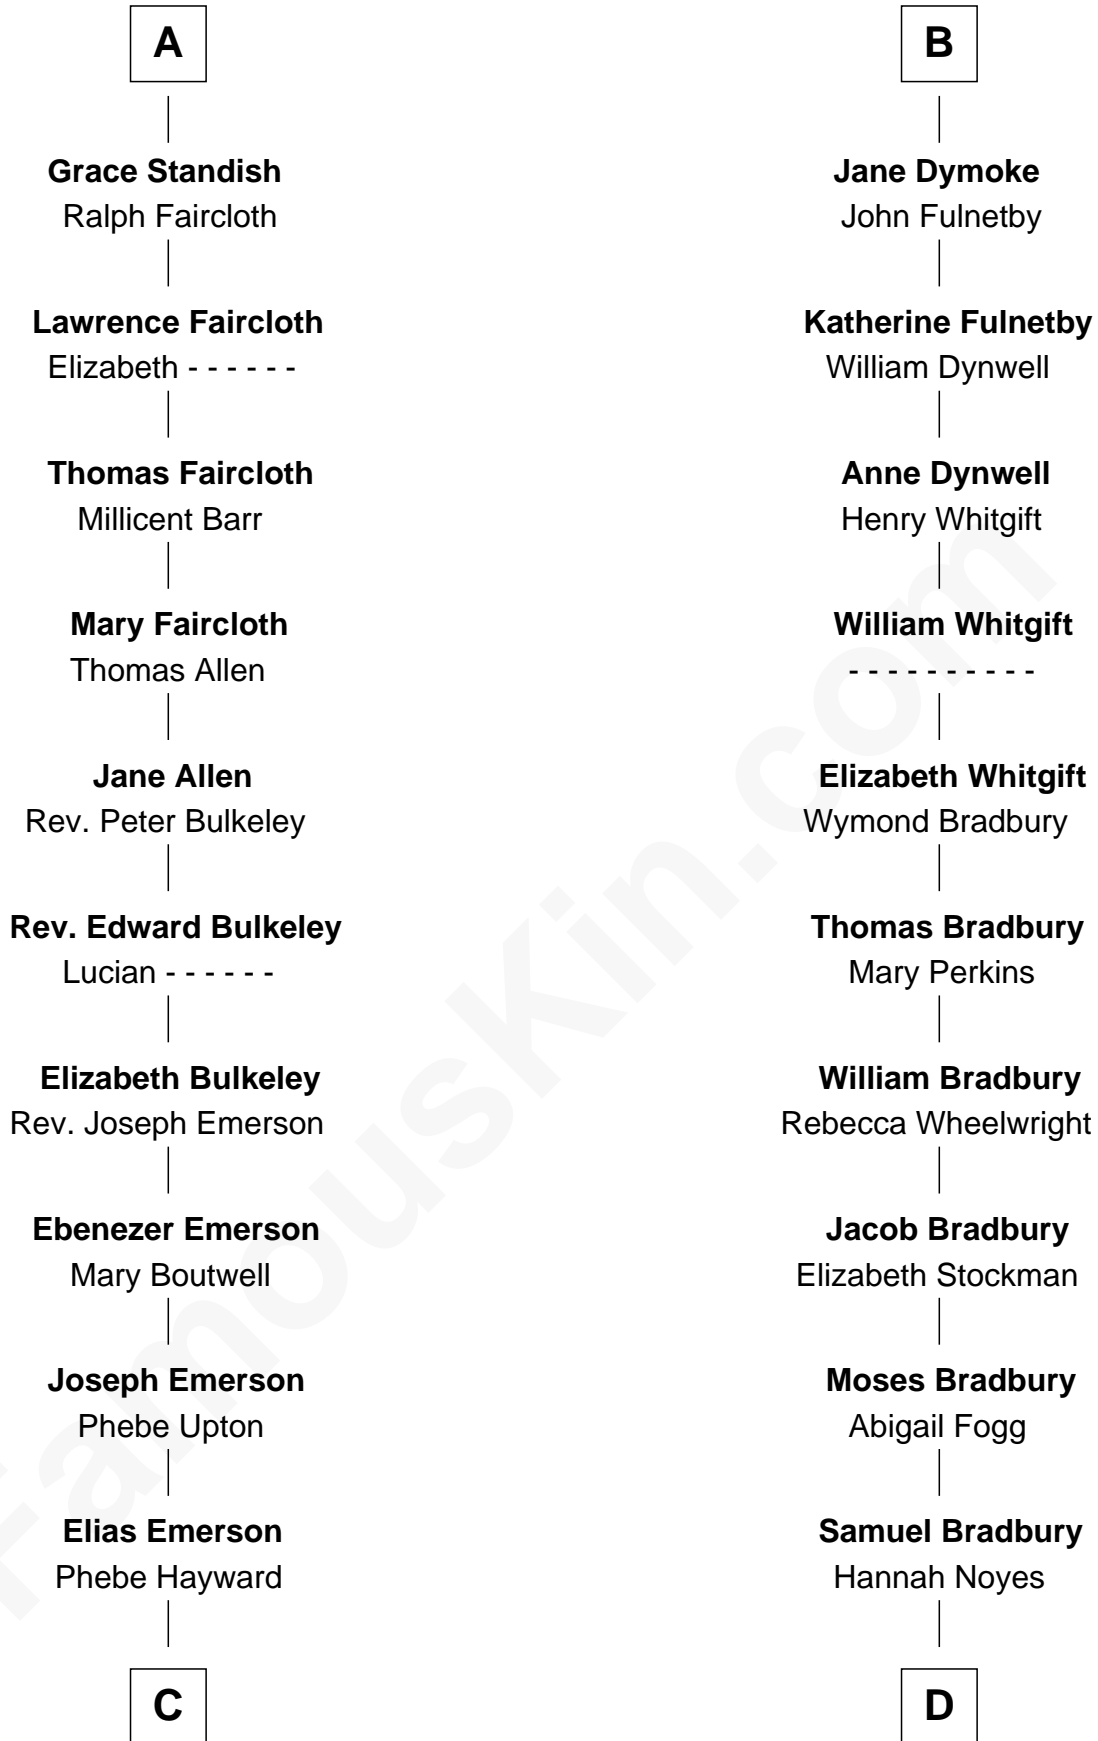

FamousKin.com Relationship Chart of

Alan Shepard

Mercury and Apollo Astronaut

21st cousin of

Ray Bradbury

Author of The Martian Chronicles

Sir William de Ros

Lucy FitzPiers

Alan Bartlett Shepard

Alan Shepard

Mercury and Apollo Astronaut

D

Samuel Bradbury

Frances Mary Rothead

Samuel Irving Bradbury

Mary Adell Spaulding