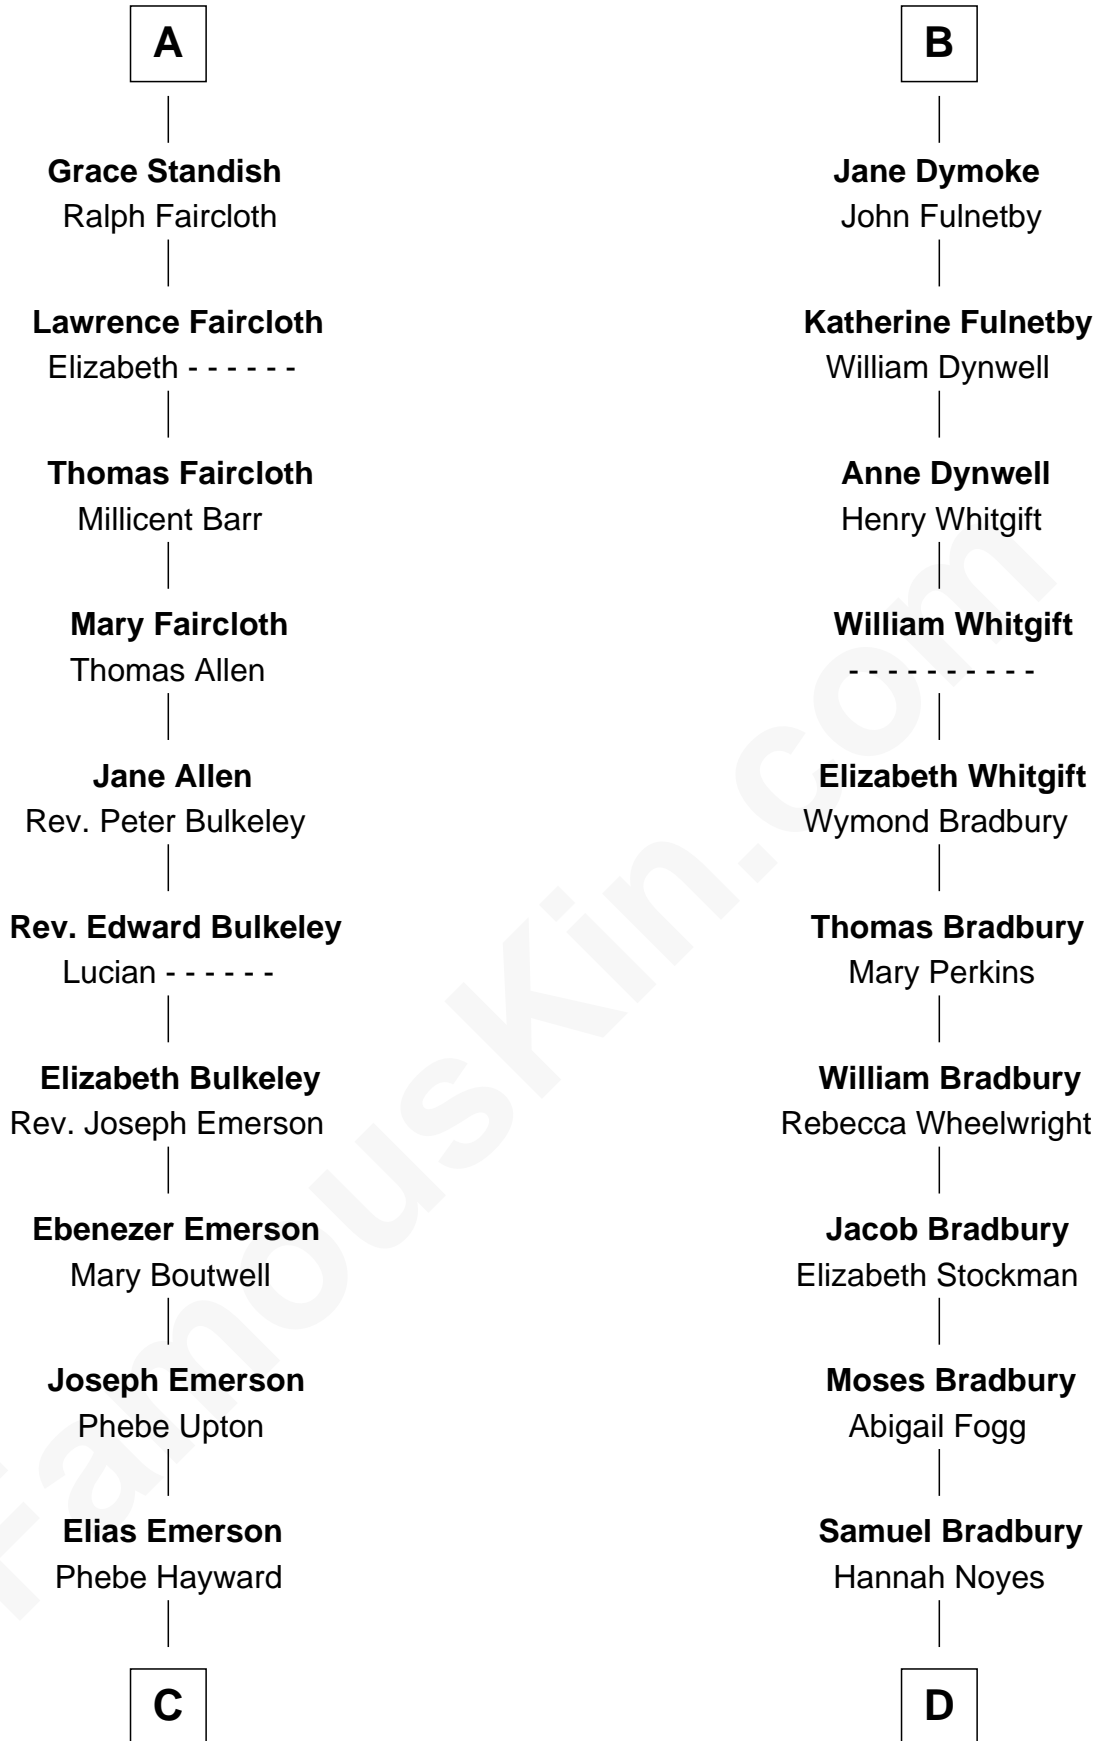

FamousKin.com Relationship Chart of

Alan Shepard

Mercury and Apollo Astronaut

21st cousin of

Ray Bradbury

Author of The Martian Chronicles

Ralph FitzHugh

C

Abraham Emerson

Mary Benley Eaton

Charles Stillman Emerson

Hannah Maria Emmons

Charles Stillman Emerson

Belle Winslow

Pauline Renza Emerson

Alan Bartlett Shepard

Alan Shepard

Mercury and Apollo Astronaut

D

Samuel Bradbury

Frances Mary Rothead

Samuel Irving Bradbury

Mary Adell Spaulding

Samuel Hinkston Bradbury