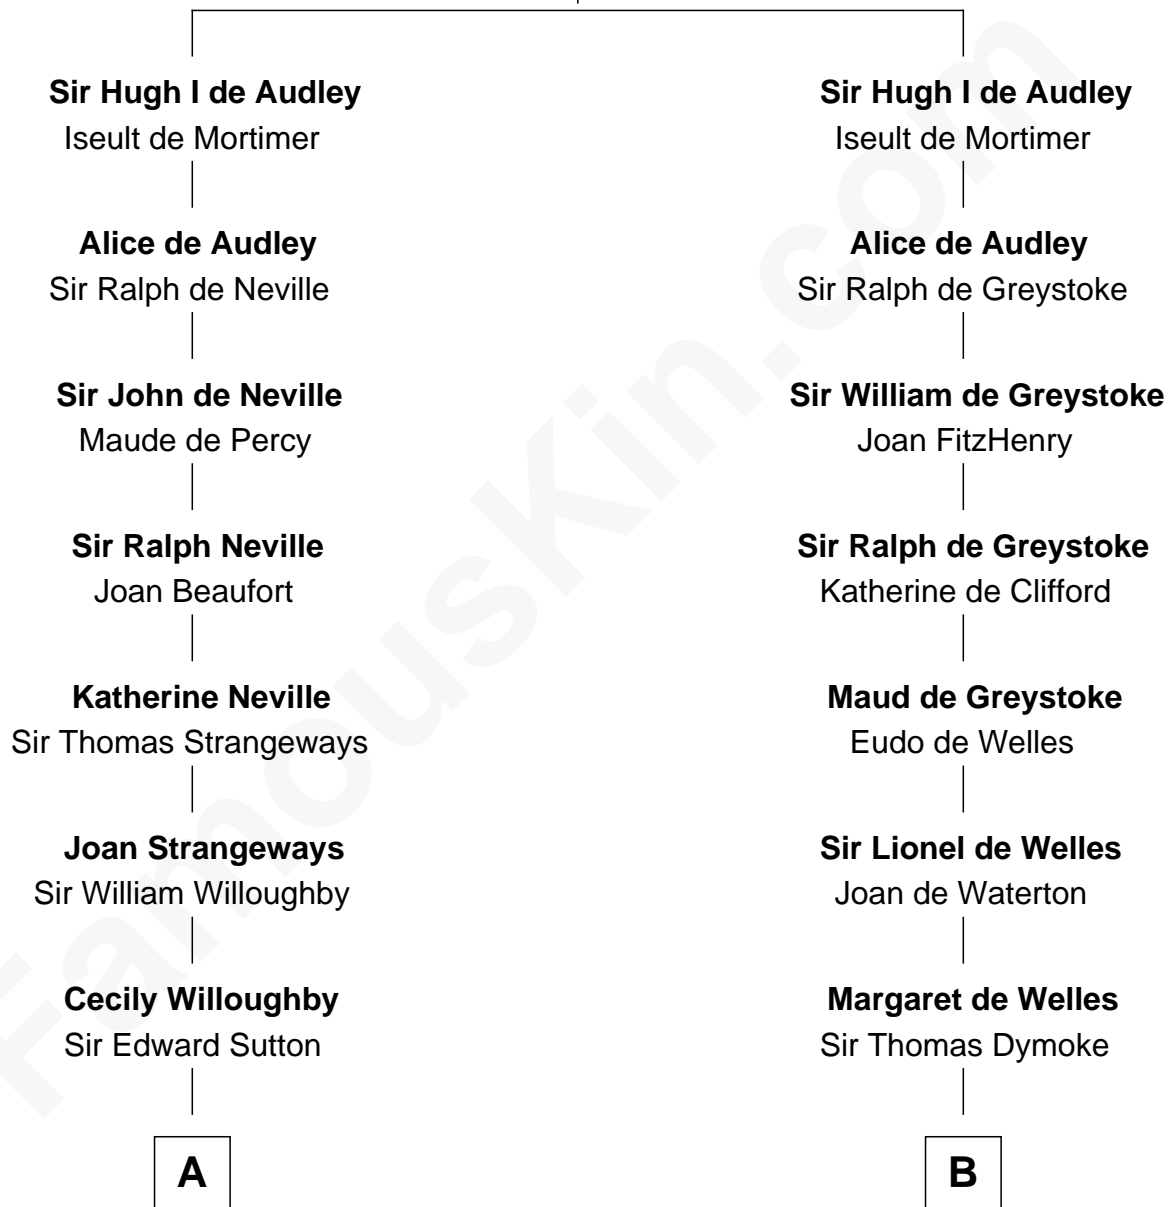

FamousKin.com Relationship Chart of

Alan Shepard

Mercury and Apollo Astronaut

20th cousin 1 time removed of

Ray Bradbury

Author of The Martian Chronicles

Sir James de Audley

Ela Longespee

C

Thomas Bradbury Bartlett
Victoria Elizabeth Williams Cilley

Annie Elizabeth Bartlett
Frederick Johnson Shepard

Alan Bartlett Shepard
Pauline Renza Emerson

Alan Shepard
Mercury and Apollo Astronaut

D

Samuel Bradbury
Frances Mary Rohead