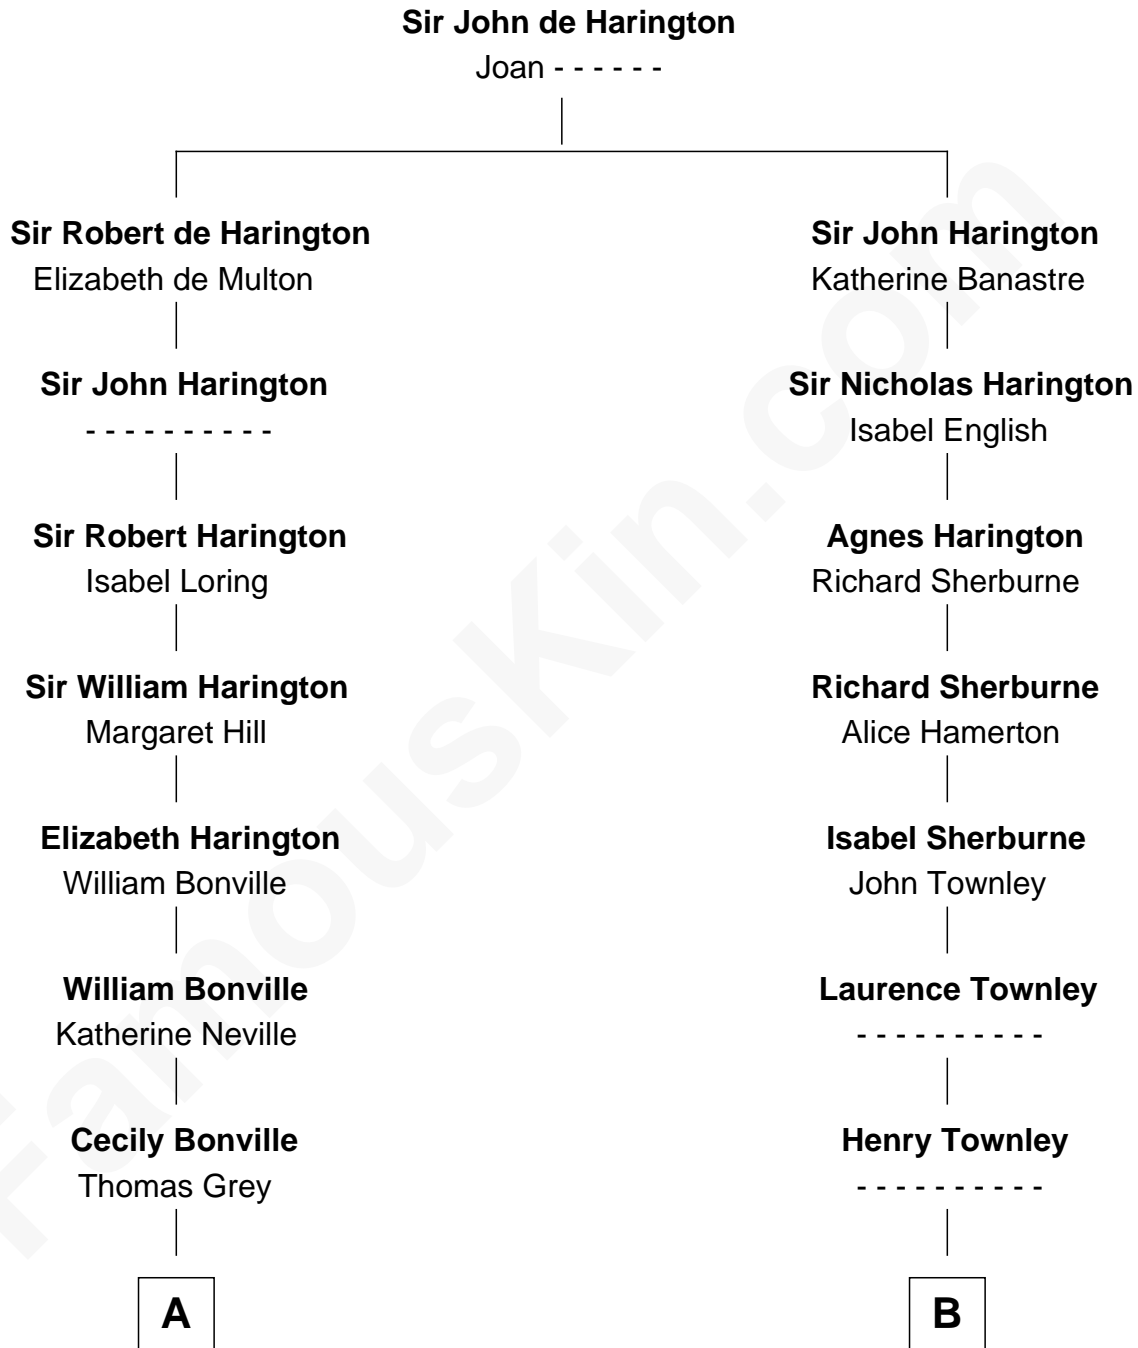

## Relationship Chart of

### Alan Shepard

*Mercury and Apollo Astronaut*

14th cousin 6 times removed of

### George Washington

*1st U.S. President*

**C**

—  
**Thomas Bradbury Bartlett**  
Victoria Elizabeth Williams Cilley

—  
**Annie Elizabeth Bartlett**  
Frederick Johnson Shepard

—  
**Alan Bartlett Shepard**  
Pauline Renza Emerson