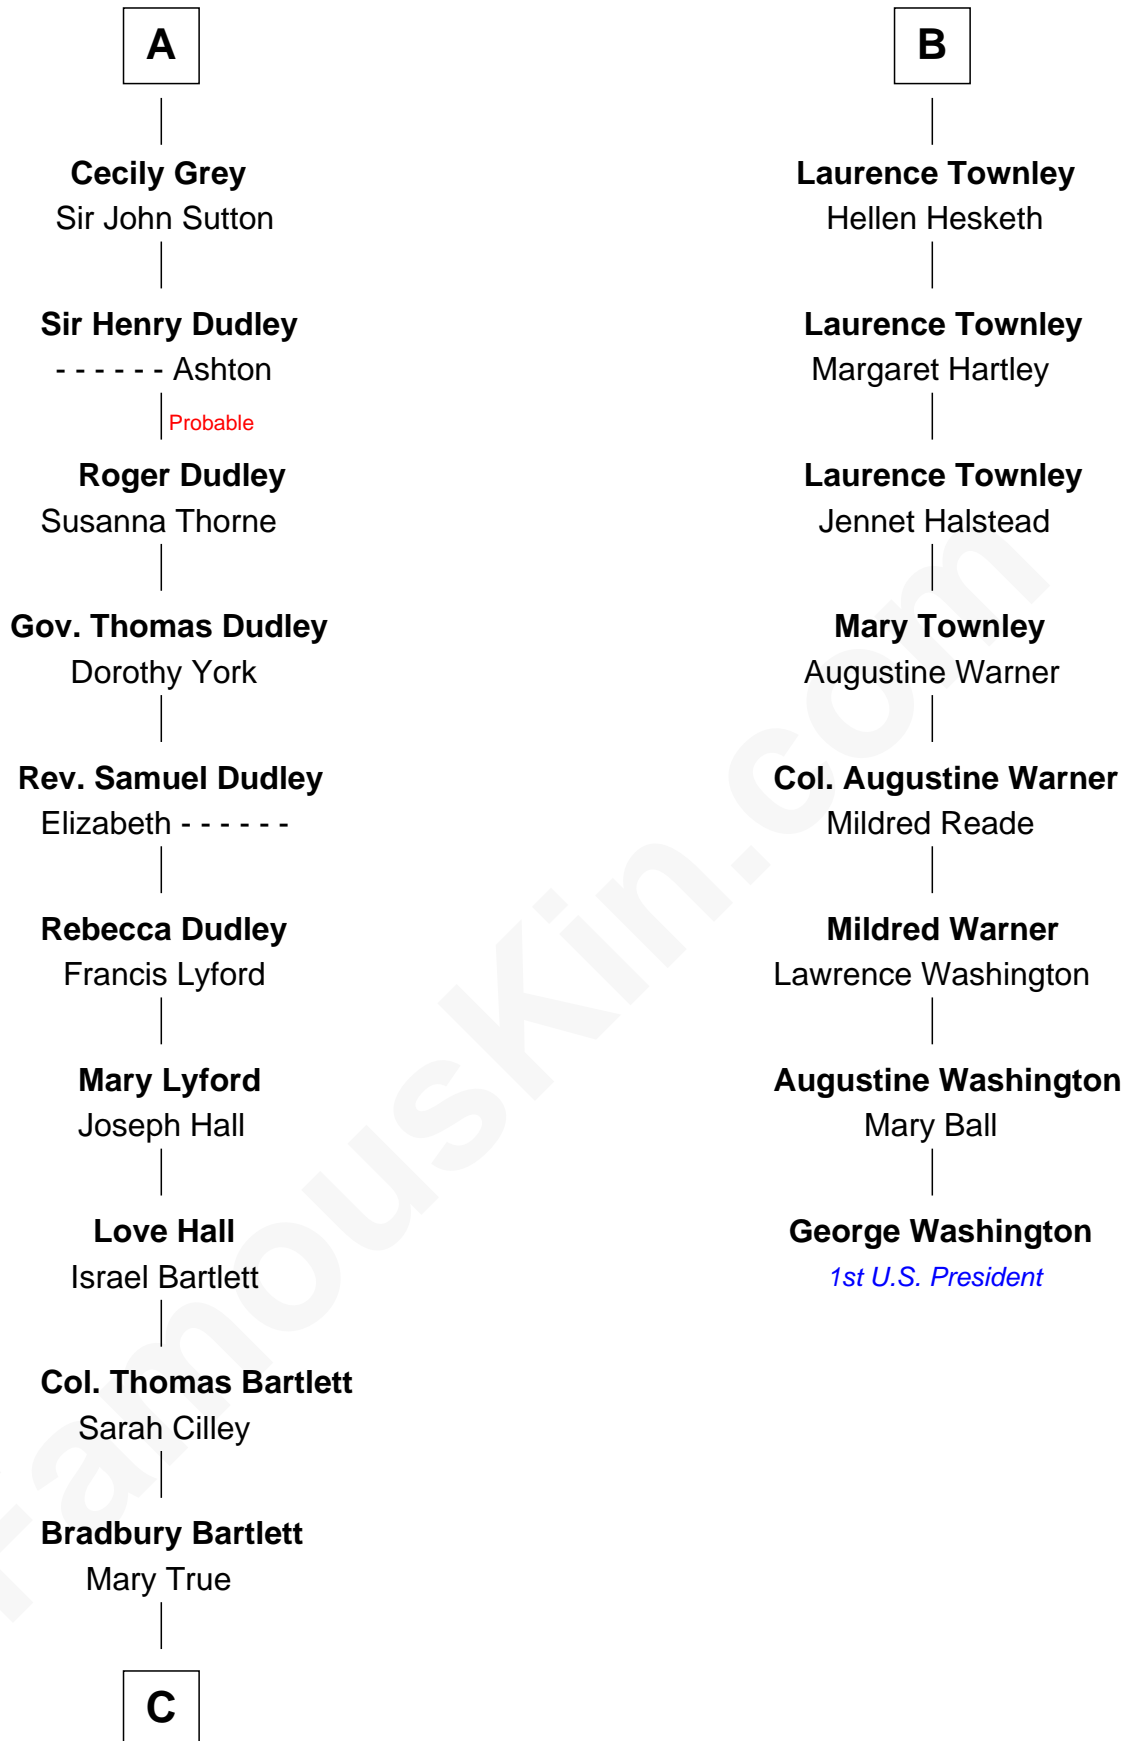

## Relationship Chart of

### Alan Shepard

*Mercury and Apollo Astronaut*

14th cousin 6 times removed of

### George Washington

*1st U.S. President*

**C**

—  
**Thomas Bradbury Bartlett**  
Victoria Elizabeth Williams Cilley

—  
**Annie Elizabeth Bartlett**  
Frederick Johnson Shepard

—  
**Alan Bartlett Shepard**  
Pauline Renza Emerson

—  
**Alan Shepard**  
*Mercury and Apollo Astronaut*

FamousKin.com