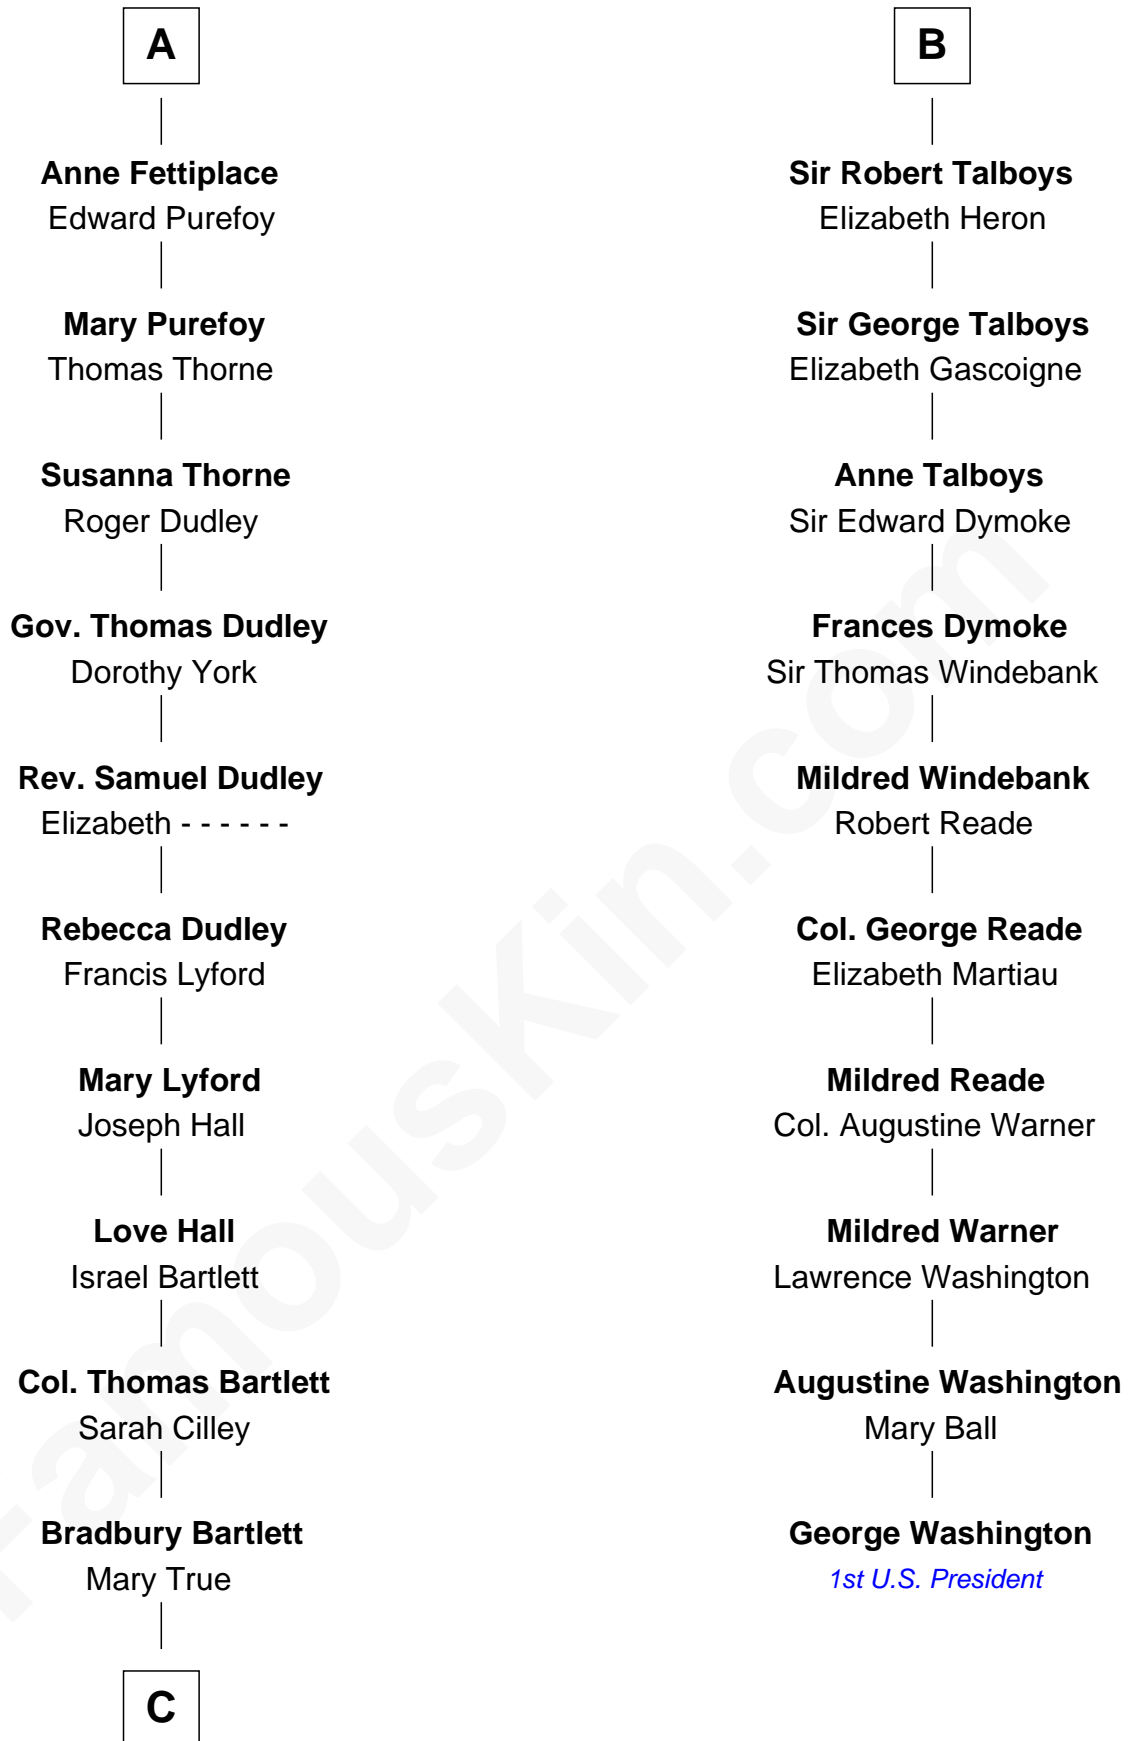

FamousKin.com Relationship Chart of

Alan Shepard

Mercury and Apollo Astronaut

16th cousin 4 times removed of

George Washington

1st U.S. President

William de Odingsells

Ela FitzWalter

Sir Roger de Herdeburgh

Ela Herdeburgh

Sir William de Boteler

Ankaret le Boteler

John le Strange

Eleanor le Strange

Sir Reynold de Grey

Sir Reynold Grey

Margaret de Ros

Margaret Grey

Sir William Bonville

Elizabeth Bonville

William Talboys

B

C

—
Thomas Bradbury Bartlett
Victoria Elizabeth Williams Cilley

—
Annie Elizabeth Bartlett
Frederick Johnson Shepard

—
Alan Bartlett Shepard
Pauline Renza Emerson

—
Alan Shepard
Mercury and Apollo Astronaut

FamousKin.com