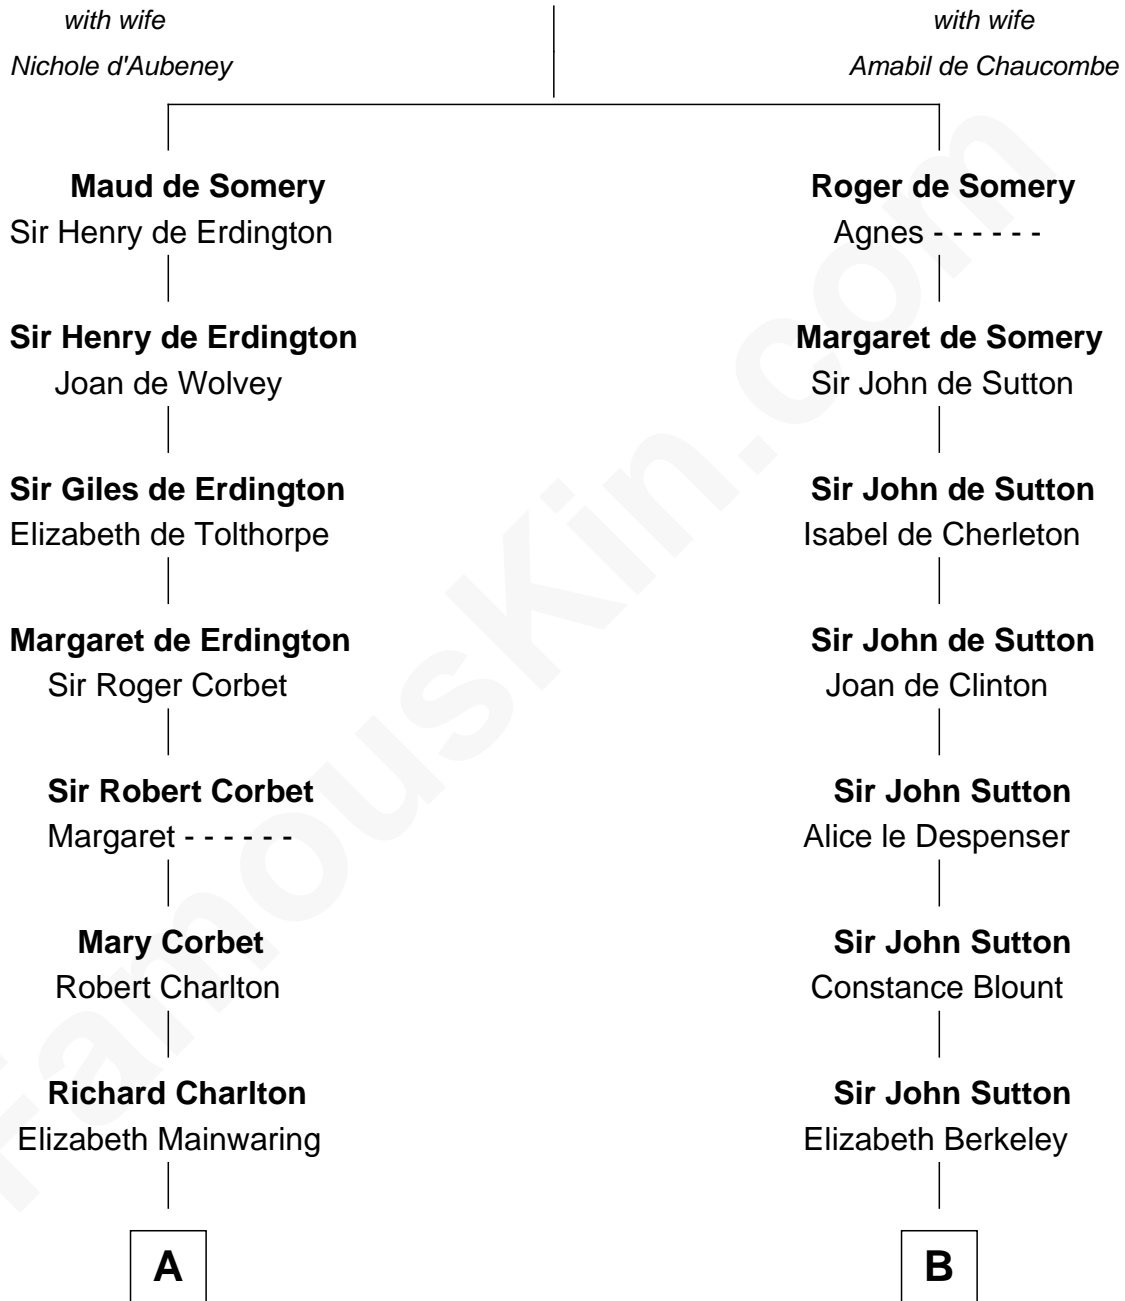

FamousKin.com Relationship Chart of

Alan Shepard

Mercury and Apollo Astronaut

17th cousin 3 times removed of

John Langdon

Signer of the U.S. Constitution

Sir Roger de Somery

C

Charles Stillman Emerson

Hannah Maria Emmons

Charles Stillman Emerson

Belle Winslow

Pauline Renza Emerson

Alan Bartlett Shepard

Alan Shepard

Mercury and Apollo Astronaut