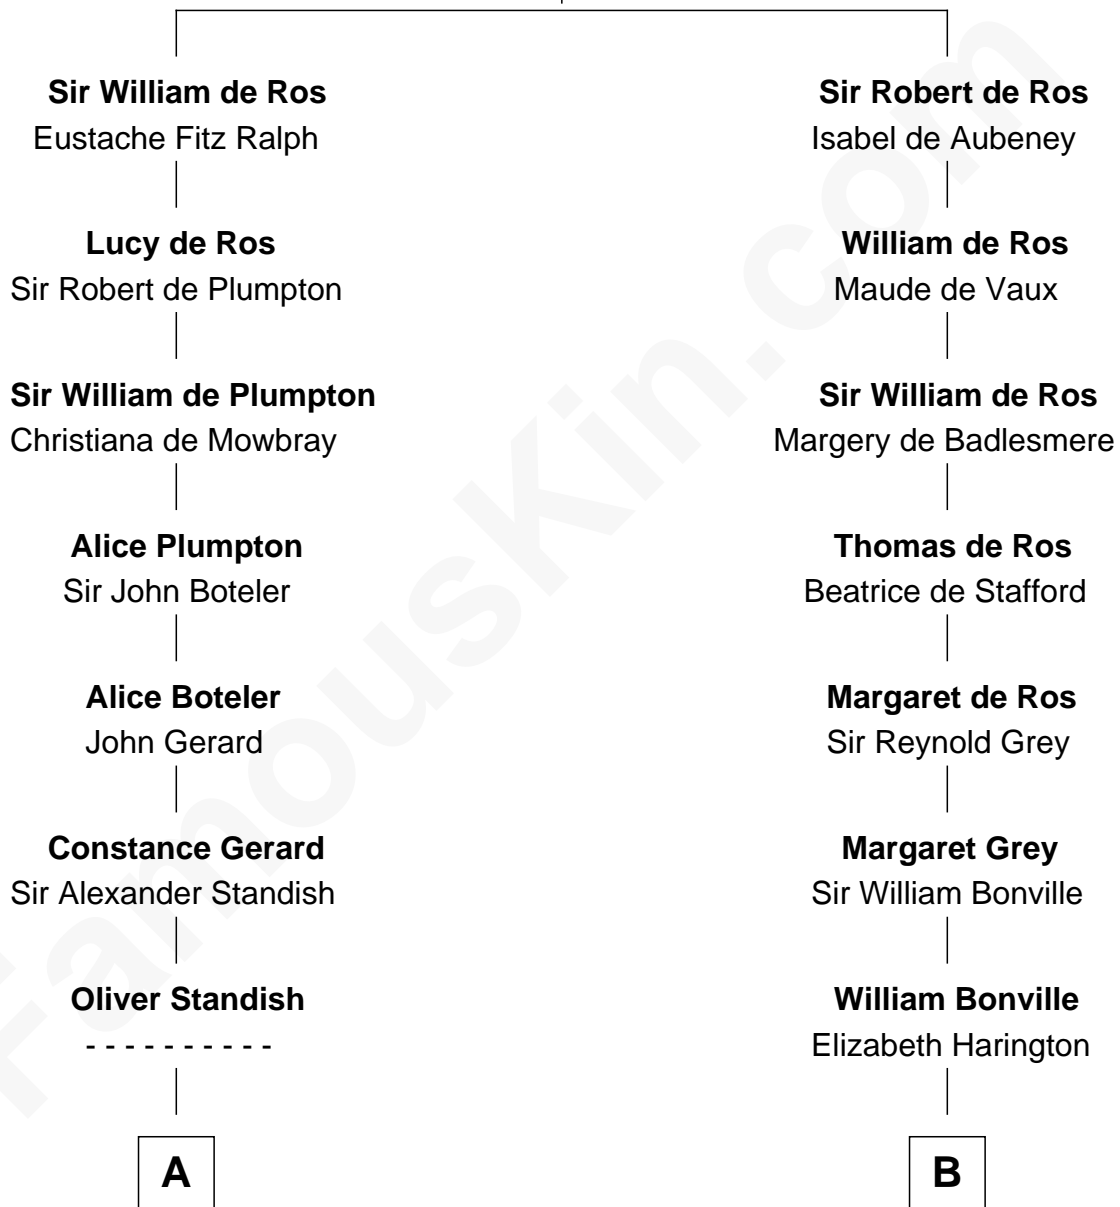

FamousKin.com Relationship Chart of

Alan Shepard

Mercury and Apollo Astronaut

17th cousin 4 times removed of

John Langdon

Signer of the U.S. Constitution

Sir William de Ros

Lucy FitzPiers

Alan Bartlett Shepard

Alan Shepard

Mercury and Apollo Astronaut

FamousKin.com