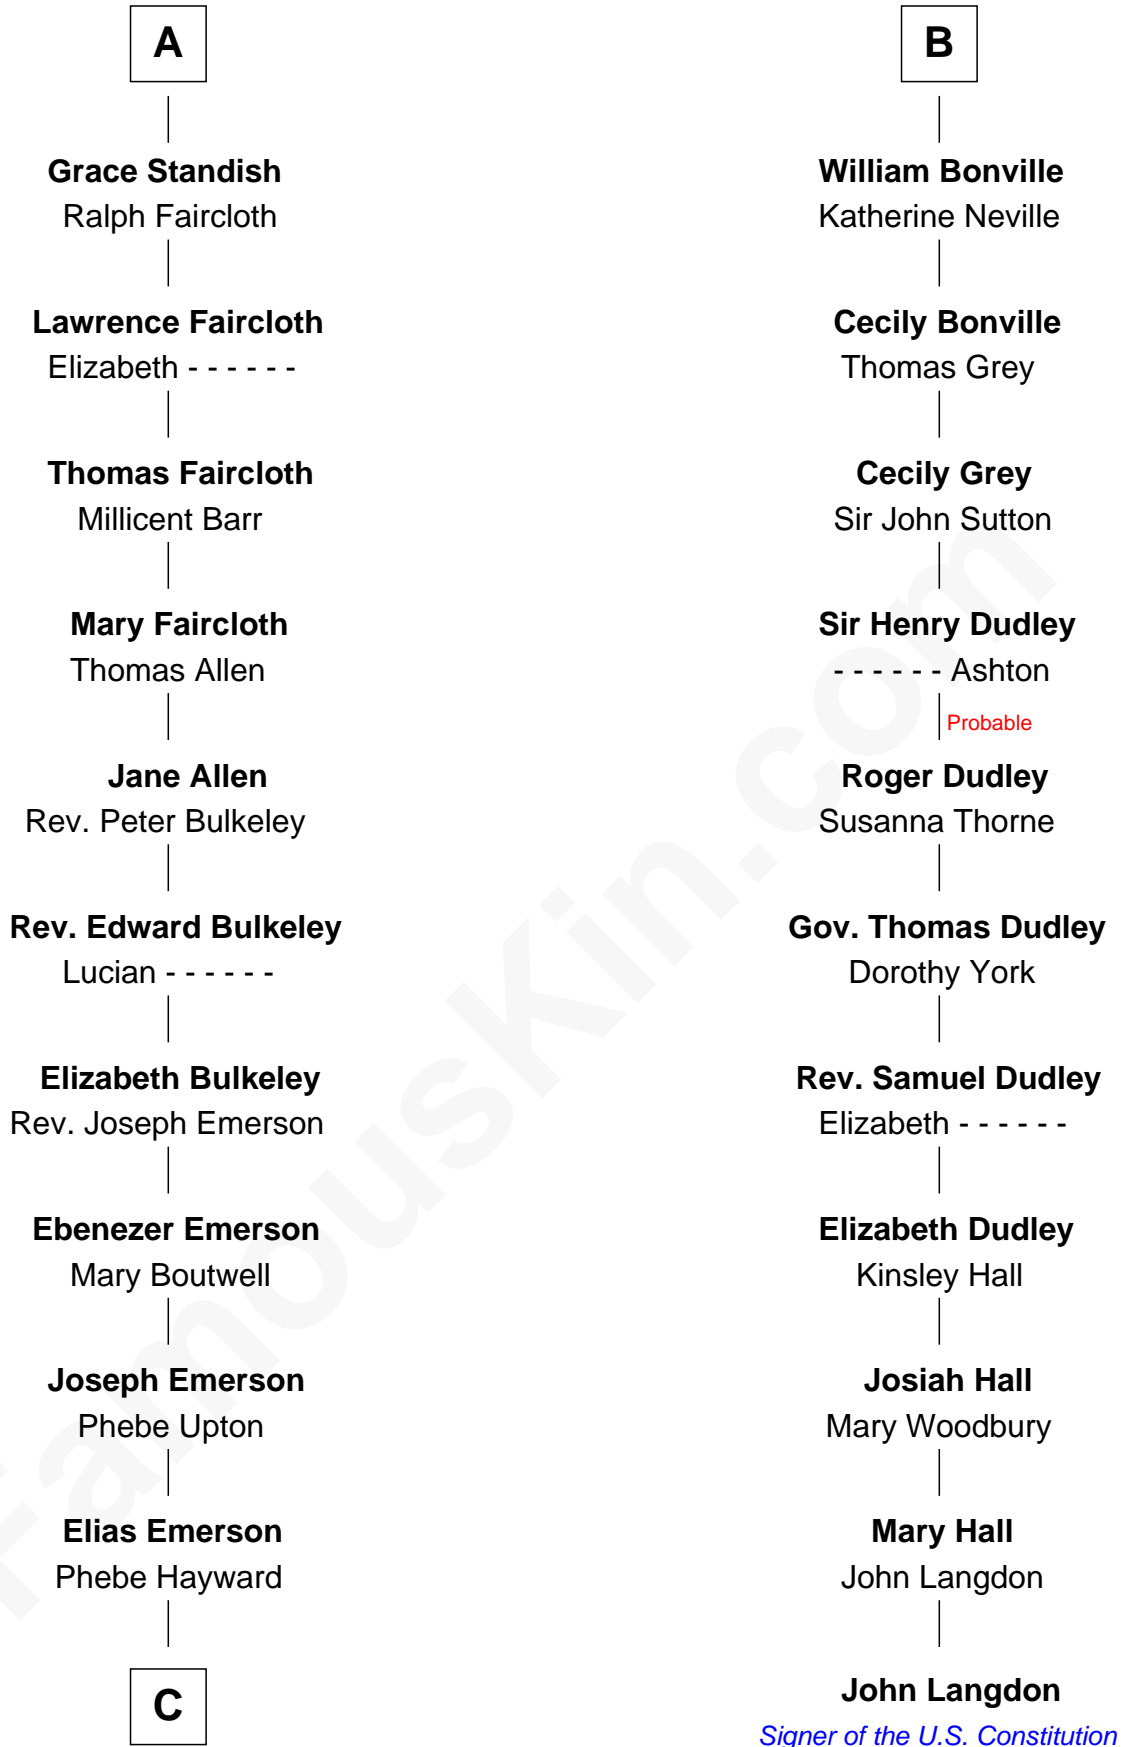

FamousKin.com Relationship Chart of

Alan Shepard

Mercury and Apollo Astronaut

17th cousin 4 times removed of

John Langdon

Signer of the U.S. Constitution

Sir William de Ros

Lucy FitzPiers

Alan Bartlett Shepard

Alan Shepard

Mercury and Apollo Astronaut

FamousKin.com