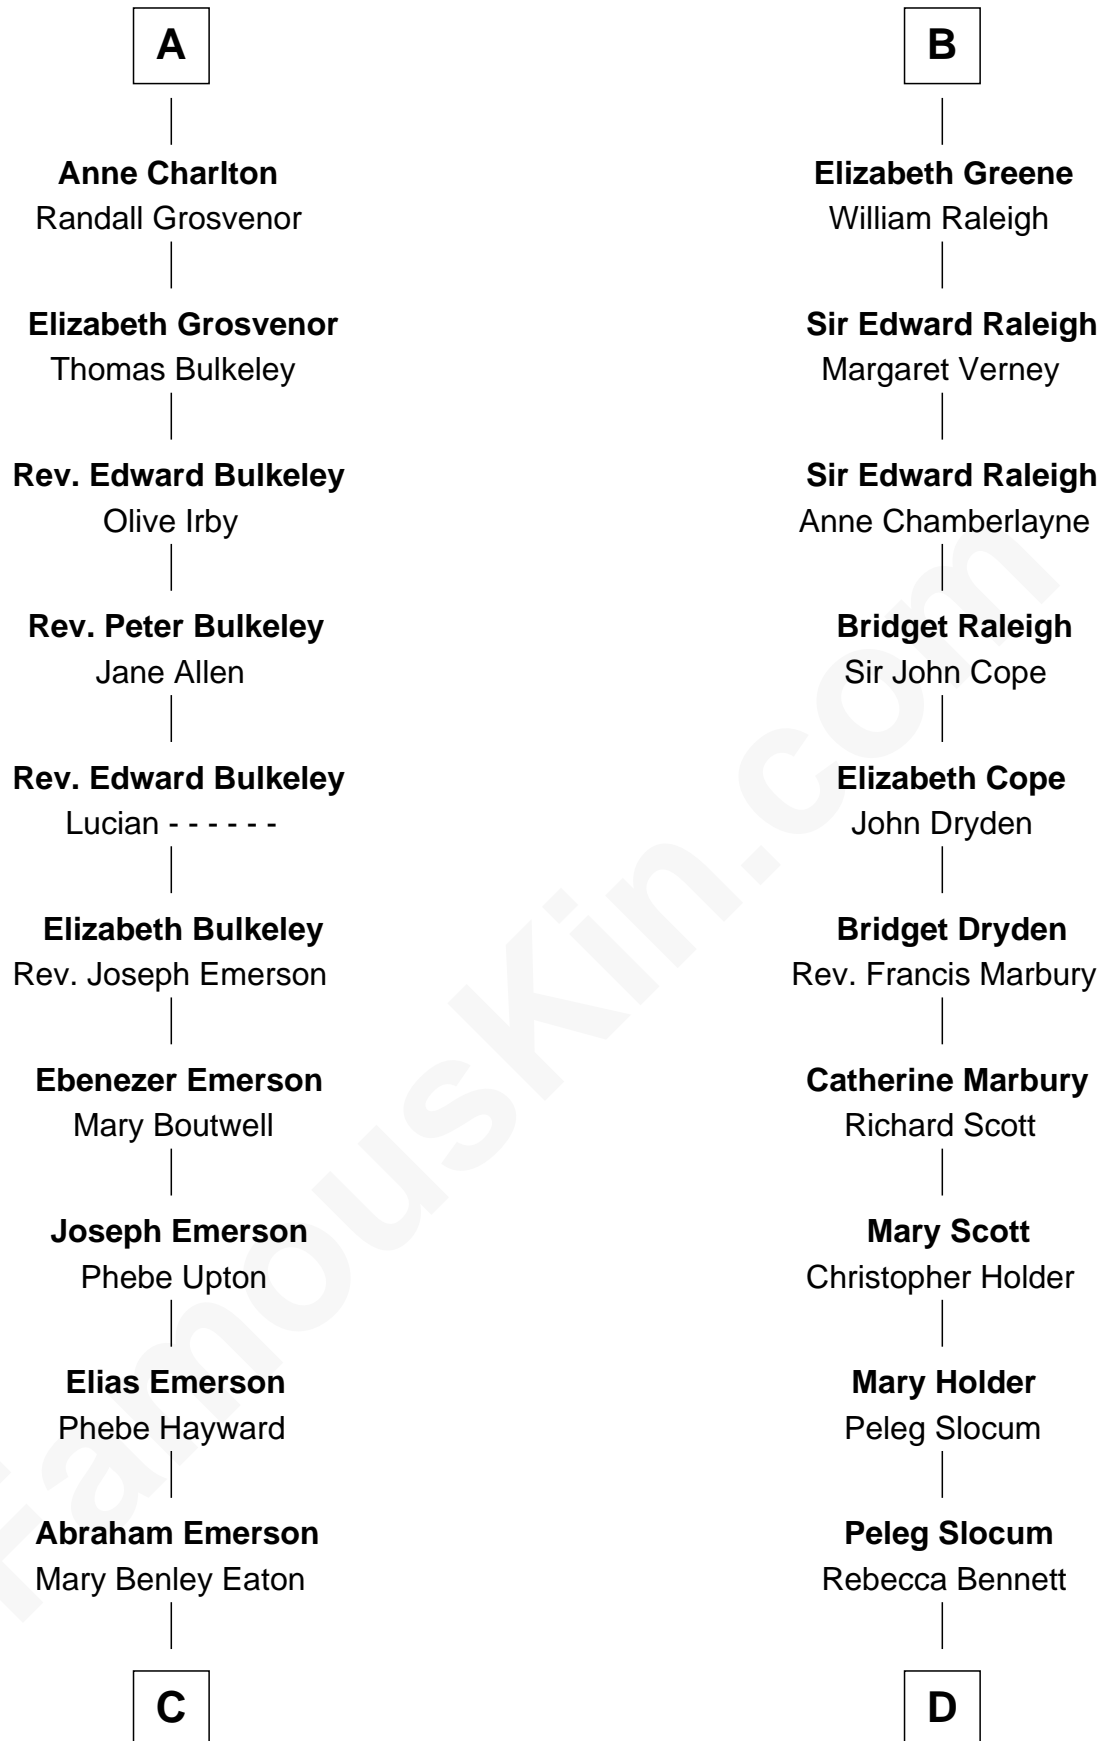

# FamousKin.com Relationship Chart of

**Alan Shepard**

*Mercury and Apollo Astronaut*

20th cousin 1 time removed of

**Hetty Green**

*"The Witch of Wall Street"*

**Sir Roger de Somery**

Nichole d'Aubenev

**C**

**Charles Stillman Emerson**

Hannah Maria Emmons

**Charles Stillman Emerson**

Belle Winslow

**Pauline Renza Emerson**

Alan Bartlett Shepard

**Alan Shepard**

*Mercury and Apollo Astronaut*

**D**

**Giles Slocum**

Sylvia Russell

**Abigail Slocum**

Isaac Howland

**Mehitable Howland**

Gideon Howland