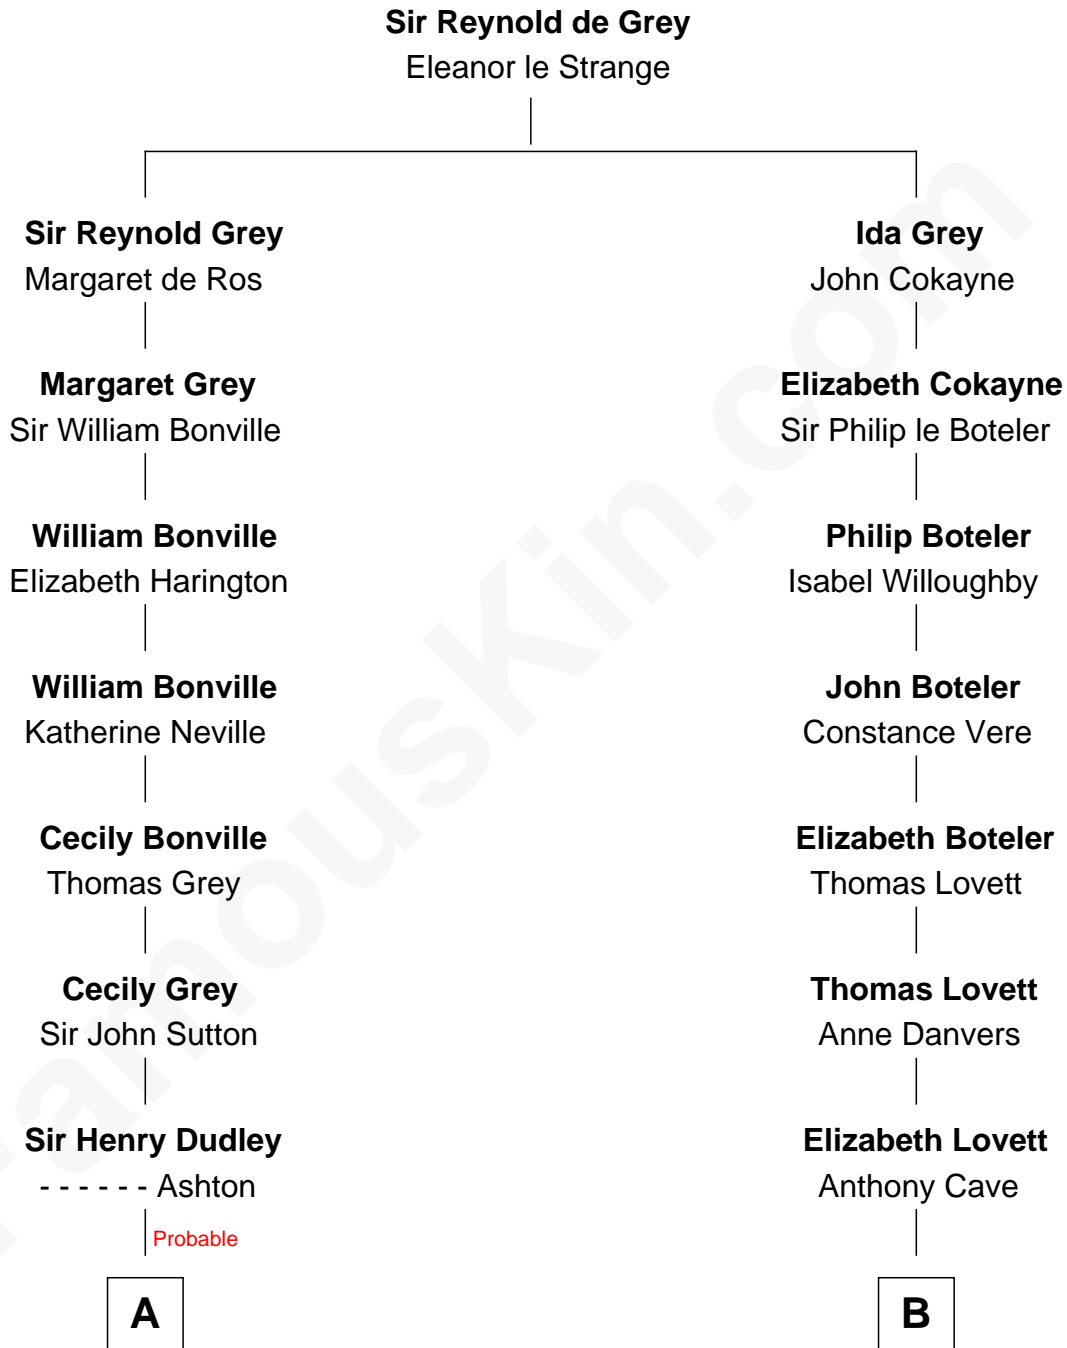

# FamousKin.com Relationship Chart of

**Alan Shepard**

*Mercury and Apollo Astronaut*

16th cousin 2 times removed of

**Hetty Green**

*"The Witch of Wall Street"*

**C**

—  
**Alan Bartlett Shepard**  
Pauline Renza Emerson

—  
**Alan Shepard**  
*Mercury and Apollo Astronaut*

FamousKin.com