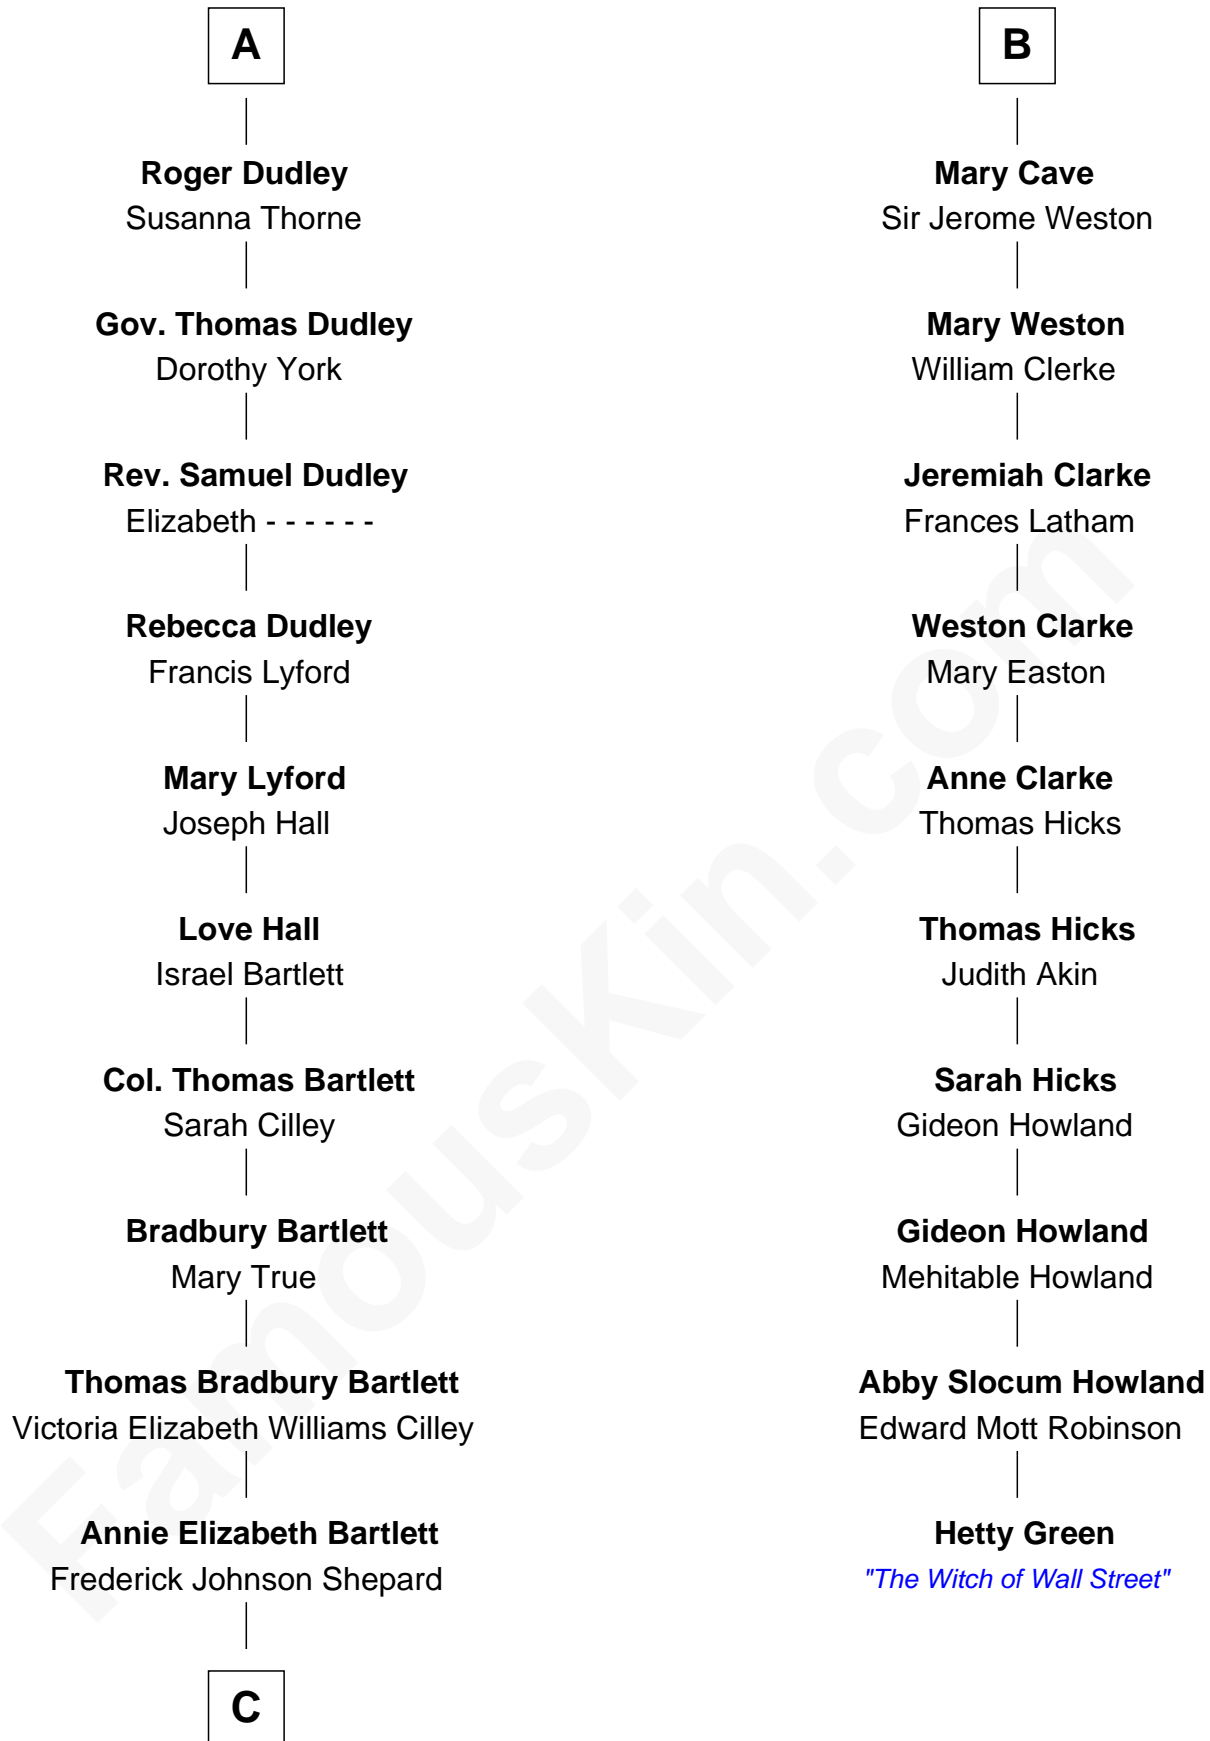

# FamousKin.com Relationship Chart of

**Alan Shepard**

*Mercury and Apollo Astronaut*

16th cousin 2 times removed of

**Hetty Green**

*"The Witch of Wall Street"*

**C**

—  
**Alan Bartlett Shepard**  
Pauline Renza Emerson

—  
**Alan Shepard**  
*Mercury and Apollo Astronaut*

FamousKin.com