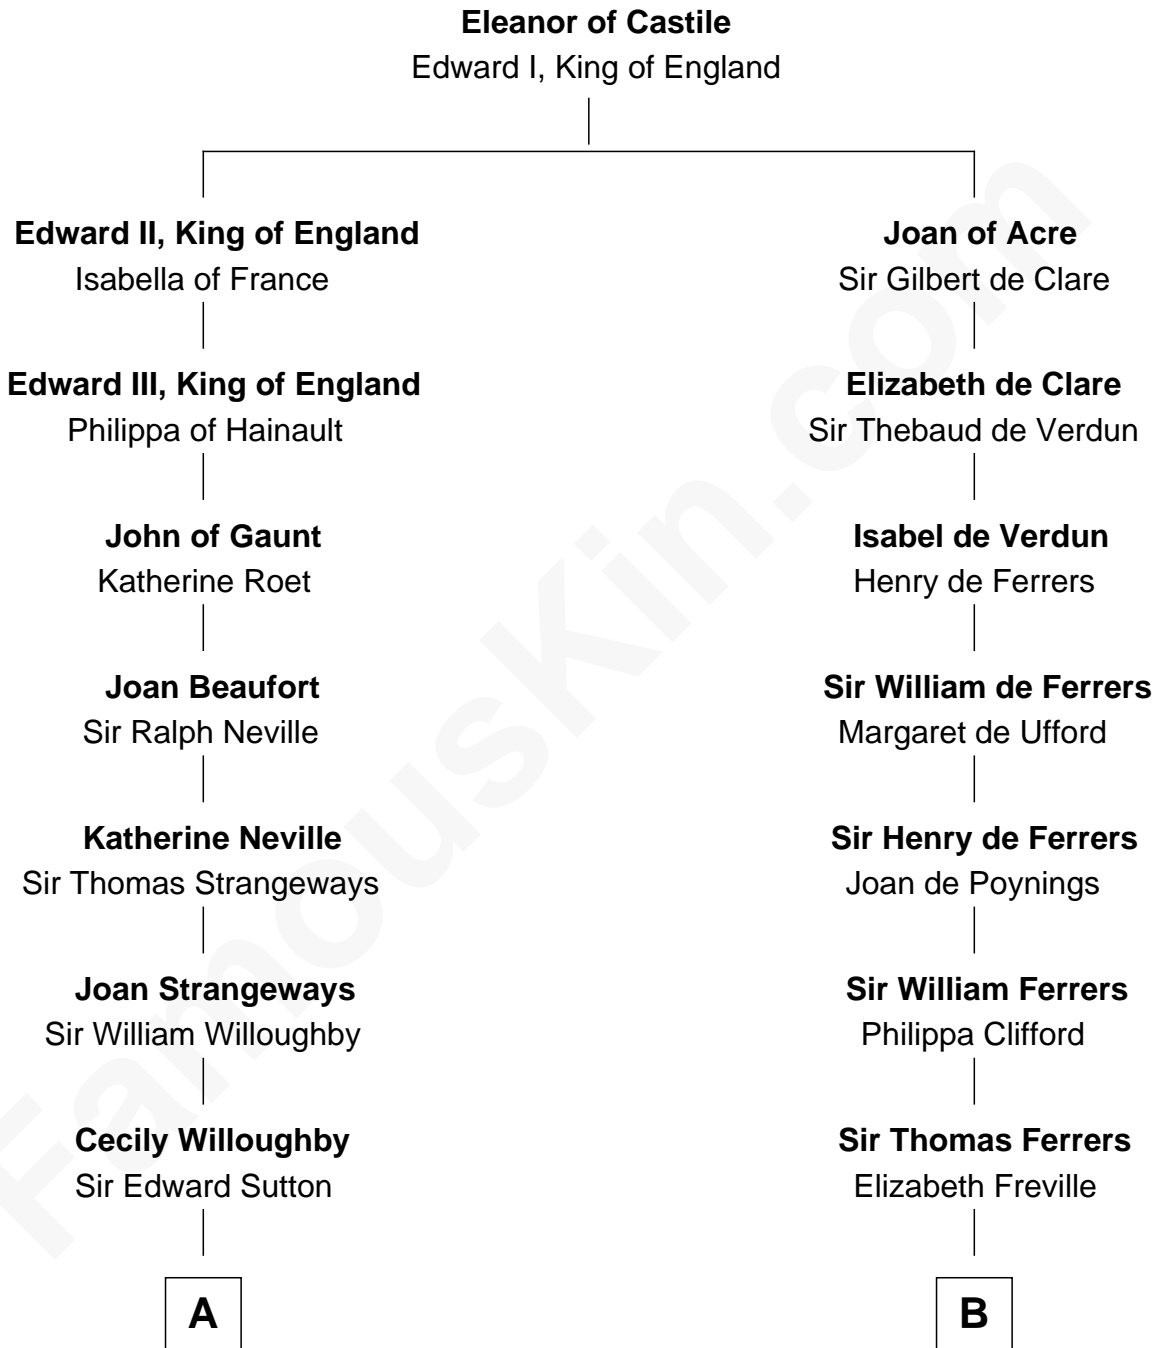

FamousKin.com

Relationship Chart of

Alan Shepard

Mercury and Apollo Astronaut

19th cousin 1 time removed of

Hetty Green

"The Witch of Wall Street"

C

Thomas Bradbury Bartlett
Victoria Elizabeth Williams Cilley

Annie Elizabeth Bartlett
Frederick Johnson Shepard

Alan Bartlett Shepard
Pauline Renza Emerson

Alan Shepard
Mercury and Apollo Astronaut

D

Gideon Howland
Mehitable Howland